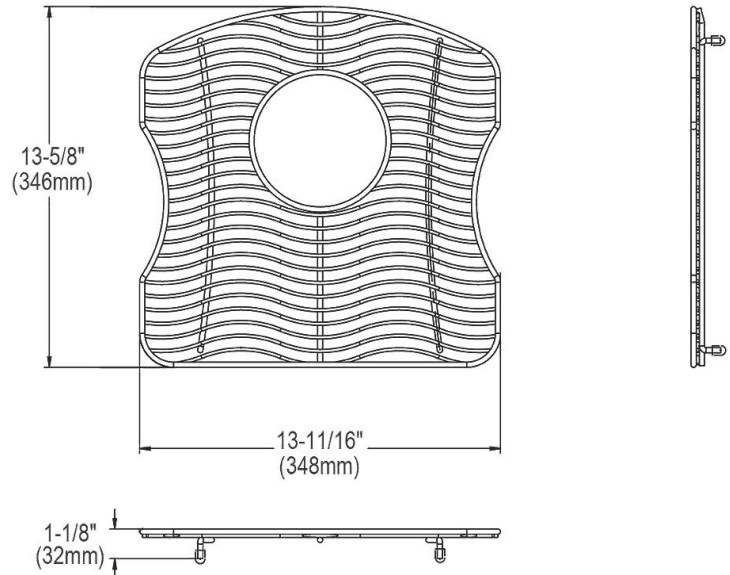

PART: _____ QTY: _____

PROJECT: _____

CONTACT: _____

DATE: _____

NOTES: _____

APPROVAL: _____

In keeping with our policy of continuing product improvement, Elkay reserves the right to change product specifications without notice. Please visit elkay.com for the most current version of Elkay product specification sheets. This specification describes an Elkay product with design, quality, and functional benefits to the user. When making a comparison of other producers' offerings, be certain these features are not overlooked.