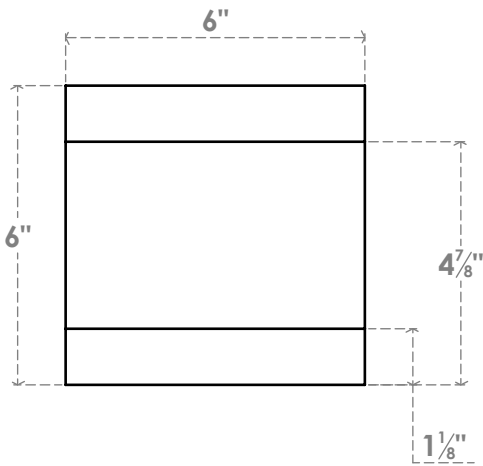

RFTP06X06X30NEW

6"W X 6"H X 30"L NEWPORT ARCHITECTURAL GRADE PVC RAFTER TAIL

SIDE PROFILE

FRONT PROFILE

ISOMETRIC

EKENA MILLWORK
 2300 WEST MAIN ST.
 CLARKSVILLE, TX 75426
 TOLL FREE: 866-607-0453
 WWW.EKENAMILLWORK.COM