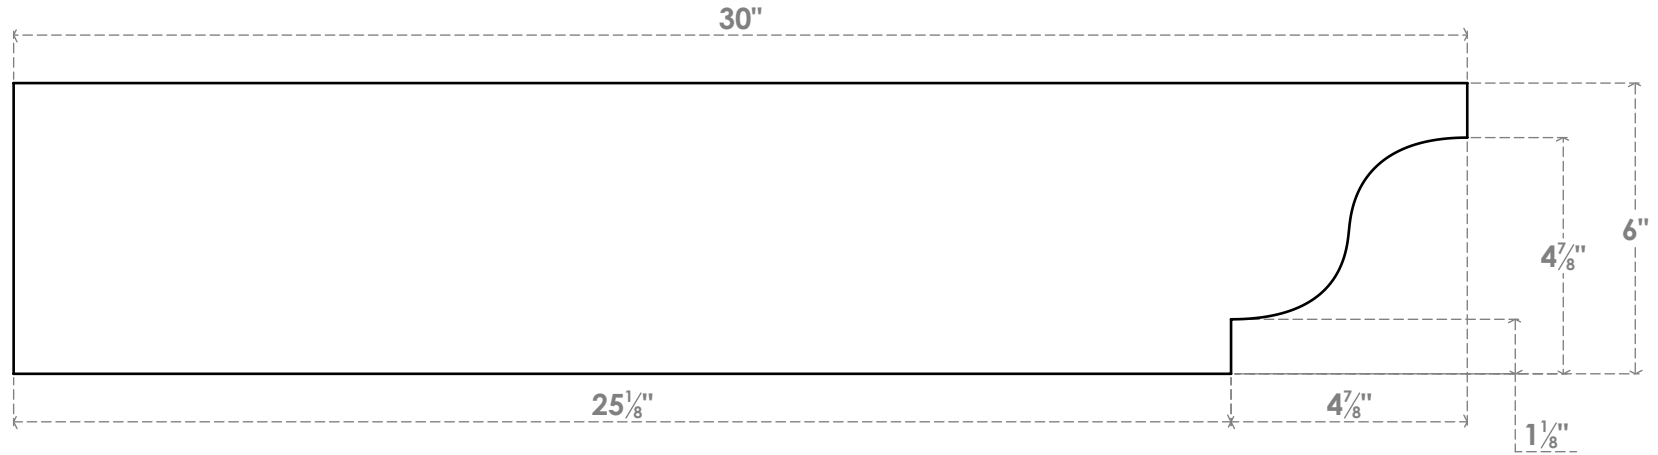

RFTP06X06X30NEW

6"W X 6"H X 30"L NEWPORT ARCHITECTURAL GRADE PVC RAFTER TAIL

SIDE PROFILE

FRONT PROFILE

ISOMETRIC

EKENA MILLWORK
 2300 WEST MAIN ST.
 CLARKSVILLE, TX 75426
 TOLL FREE: 866-607-0453
 WWW.EKENAMILLWORK.COM