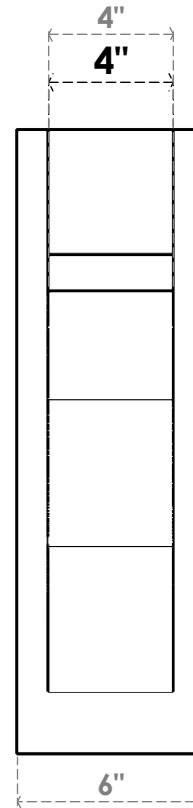

ITEM NUMBER: OUTUROC040X060X12000X20000X040X020X040FST44RCPR

4"W TOP X 6"W BACK X 12"D X 20"H X 4"T TOP X 2"T BACK TIMBERTHANE ROUGH CEDAR FUNSTON FAUX WOOD OPEN OUTLOOKER, BLOCK TOP AND BACK, 4"W CLOSED BRACE, PRIMED TAN

SIDE PROFILE

FRONT PROFILE

ISOMETRIC

GENERATED DATE : 07/06/2023

EKENA MILLWORK
2300 WEST MAIN ST.
CLARKSVILLE, TX 75426
TOLL FREE: 866-607-0453
WWW.EKENAMILLWORK.COM

NOTES

1. INSTALLATION TO BE COMPLETED IN ACCORDANCE WITH MANUFACTURER'S SPECIFICATIONS.
2. DRAWING MAY NOT BE TO SCALE
3. THIS DRAWING IS INTENDED FOR DESIGN AND PLANNING PURPOSES ONLY.
4. ALL INFORMATION CONTAINED HEREIN WAS CURRENT AT THE TIME OF DEVELOPMENT BUT MUST BE REVIEWED AND APPROVED BY THE PRODUCT MANUFACTURER TO BE CONSIDERED ACCURATE.
5. TIMBERTHANE ARCHITECTURAL PRODUCTS ARE MADE FROM HIGH DENSITY URETHANE AND COME FACTORY PRIMED