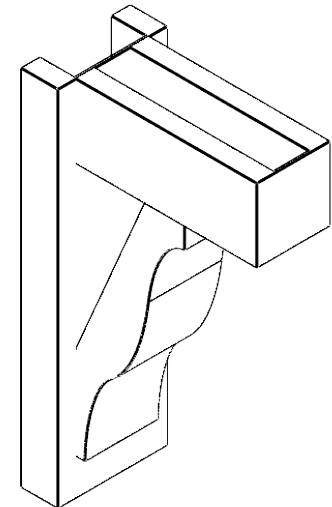

ITEM NUMBER: OUTUROC040X060X12000X20000X040X020X040FST44RCPR

4"W TOP X 6"W BACK X 12"D X 20"H X 4"T TOP X 2"T BACK TIMBERTHANE ROUGH CEDAR FUNSTON FAUX WOOD OPEN OUTLOOKER, BLOCK TOP AND BACK, 4"W CLOSED BRACE, PRIMED TAN

SIDE PROFILE

FRONT PROFILE

ISOMETRIC

GENERATED DATE : 07/06/2023

EKENA MILLWORK
2300 WEST MAIN ST.
CLARKSVILLE, TX 75426
TOLL FREE: 866-607-0453
WWW.EKENAMILLWORK.COM

NOTES

1. INSTALLATION TO BE COMPLETED IN ACCORDANCE WITH MANUFACTURER'S SPECIFICATIONS.
2. DRAWING MAY NOT BE TO SCALE
3. THIS DRAWING IS INTENDED FOR DESIGN AND PLANNING PURPOSES ONLY.
4. ALL INFORMATION CONTAINED HEREIN WAS CURRENT AT THE TIME OF DEVELOPMENT BUT MUST BE REVIEWED AND APPROVED BY THE PRODUCT MANUFACTURER TO BE CONSIDERED ACCURATE.
5. TIMBERTHANE ARCHITECTURAL PRODUCTS ARE MADE FROM HIGH DENSITY URETHANE AND COME FACTORY PRIMED