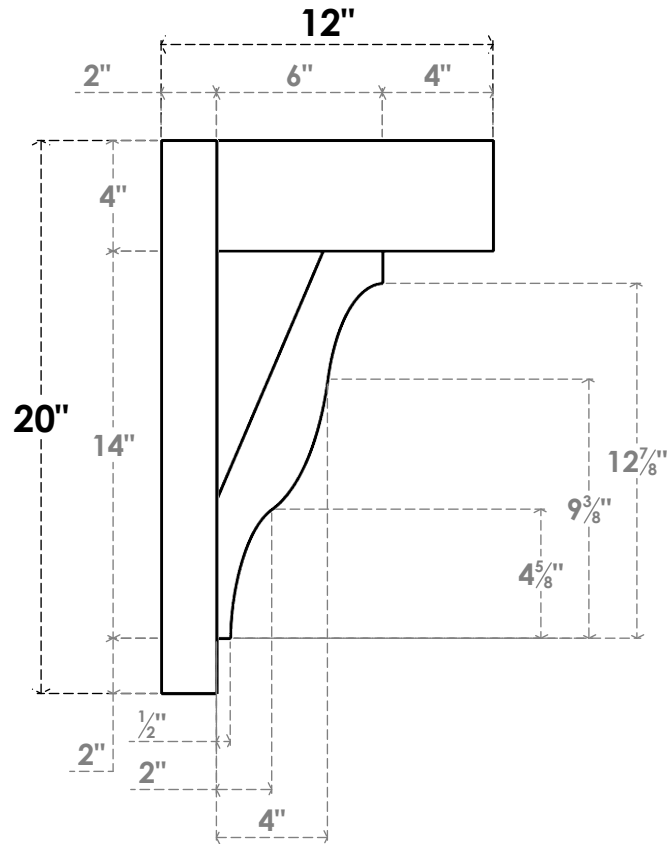

ITEM NUMBER: OUTUROC040X060X12000X20000X040X020X040FST44RCPR

4"W TOP X 6"W BACK X 12"D X 20"H X 4"T TOP X 2"T BACK TIMBERTHANE ROUGH CEDAR FUNSTON FAUX WOOD OPEN OUTLOOKER, BLOCK TOP AND BACK, 4"W CLOSED BRACE, PRIMED TAN

SIDE PROFILE

FRONT PROFILE

ISOMETRIC

GENERATED DATE : 07/06/2023

EKENA MILLWORK
2300 WEST MAIN ST.
CLARKSVILLE, TX 75426
TOLL FREE: 866-607-0453
WWW.EKENAMILLWORK.COM

NOTES

1. INSTALLATION TO BE COMPLETED IN ACCORDANCE WITH MANUFACTURER'S SPECIFICATIONS.
2. DRAWING MAY NOT BE TO SCALE
3. THIS DRAWING IS INTENDED FOR DESIGN AND PLANNING PURPOSES ONLY.
4. ALL INFORMATION CONTAINED HEREIN WAS CURRENT AT THE TIME OF DEVELOPMENT BUT MUST BE REVIEWED AND APPROVED BY THE PRODUCT MANUFACTURER TO BE CONSIDERED ACCURATE.
5. TIMBERTHANE ARCHITECTURAL PRODUCTS ARE MADE FROM HIGH DENSITY URETHANE AND COME FACTORY PRIMED