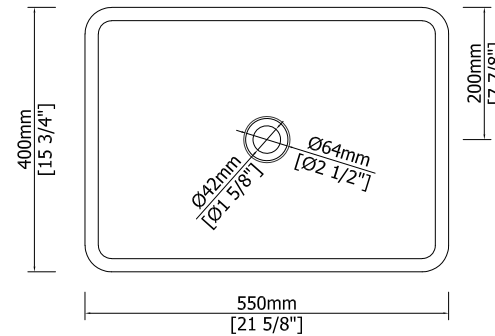

36-IN BRIAR VANITY COMBO SPECIFICATION

MODEL NO. : BV-6333-36

VANITY TOP DIMENSION

TOP VIEW

TOP FRONT VIEW

TOP RIGHT VIEW

Top Size : 37"x22"x2cm
X=POLISHED

SINK VIEW

SINK FRONT VIEW

SINK RIGHT VIEW

WASH BASIN - PLUMBING CRITERIA