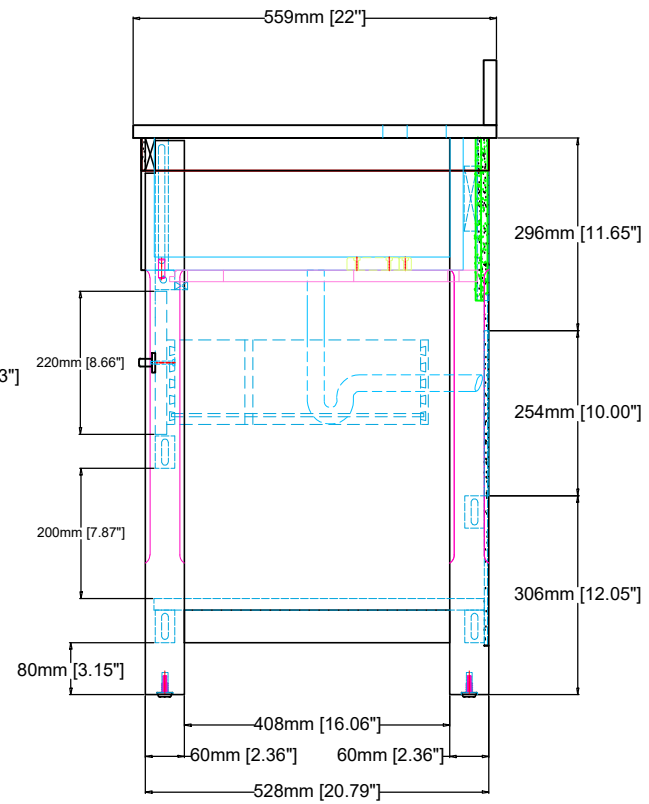

36-IN BRIAR VANITY COMBO SPECIFICATION

MODEL NO. : BV-6333-36

VANITY TOP DIMENSION

TOP VIEW

TOP FRONT VIEW

TOP RIGHT VIEW

Top Size : 37"x22"x2cm
X=POLISHED

SINK VIEW

SINK FRONT VIEW

SINK RIGHT VIEW

WASH BASIN - PLUMBING CRITERIA