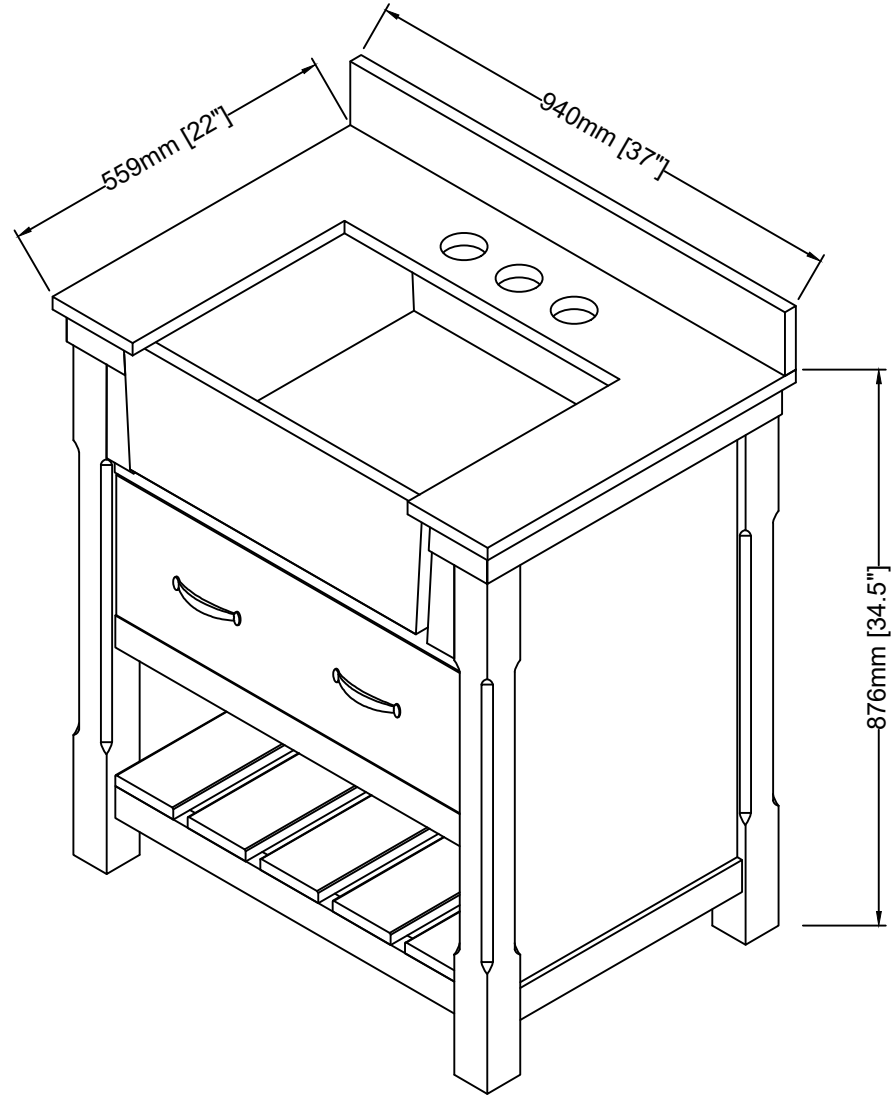

36-IN BRIAR VANITY COMBO SPECIFICATION

MODEL NO. : BV-6333-36

VANITY TOP DIMENSION

TOP VIEW

TOP FRONT VIEW

TOP RIGHT VIEW

Top Size : 37"x22"x2cm
X=POLISHED

SINK VIEW

SINK FRONT VIEW

SINK RIGHT VIEW

WASH BASIN - PLUMBING CRITERIA