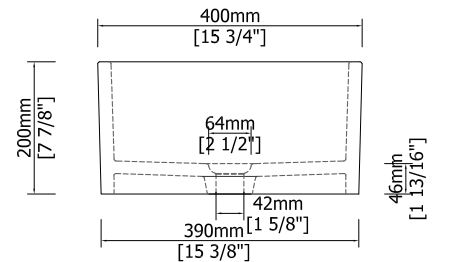

36-IN BRIAR VANITY COMBO SPECIFICATION

MODEL NO. : BV-6333-36

VANITY TOP DIMENSION

TOP VIEW

TOP FRONT VIEW

TOP RIGHT VIEW

Top Size : 37"x22"x2cm
X=POLISHED

SINK VIEW

SINK FRONT VIEW

SINK RIGHT VIEW

WASH BASIN - PLUMBING CRITERIA