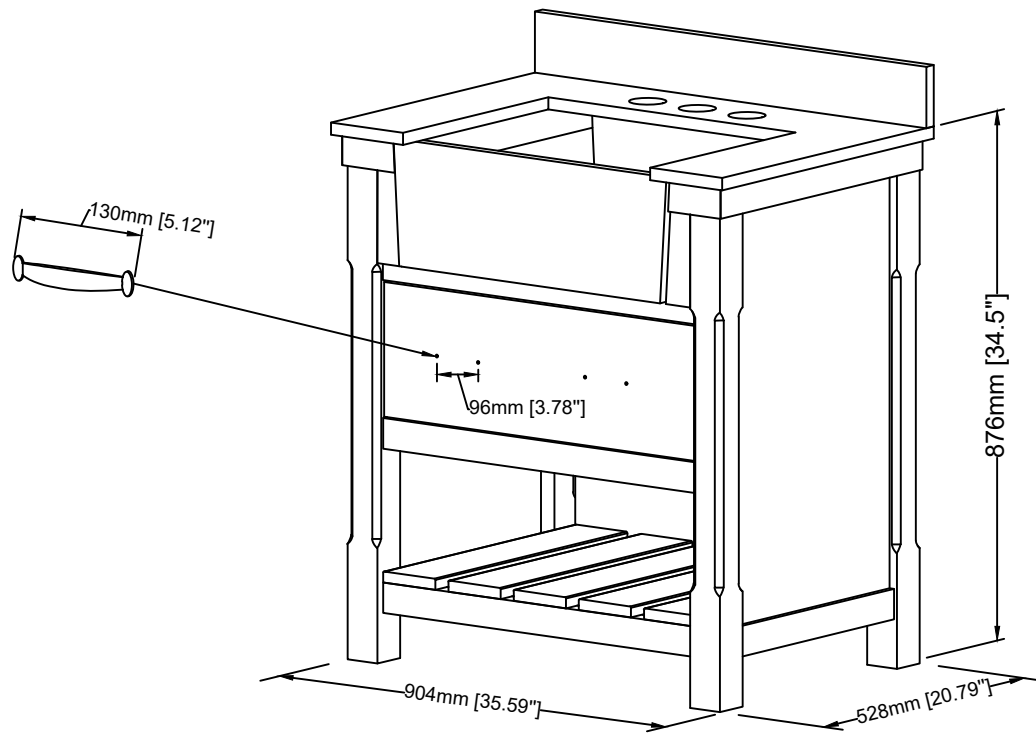

36-IN BRIAR VANITY COMBO SPECIFICATION

MODEL NO. : BV-6333-36

VANITY TOP DIMENSION

TOP VIEW

TOP FRONT VIEW

TOP RIGHT VIEW

Top Size : 37"x22"x2cm
X=POLISHED

SINK VIEW

SINK FRONT VIEW

SINK RIGHT VIEW

WASH BASIN - PLUMBING CRITERIA