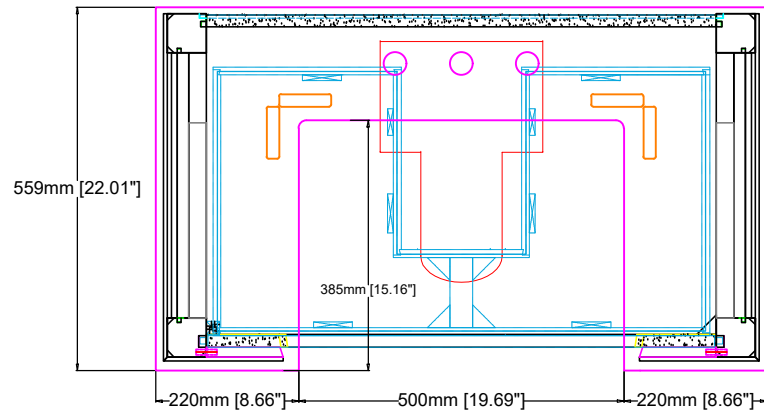

36-IN BRIAR VANITY COMBO SPECIFICATION

MODEL NO. : BV-6333-36

VANITY TOP DIMENSION

TOP VIEW

TOP FRONT VIEW

TOP RIGHT VIEW

Top Size : 37"x22"x2cm
X=POLISHED

SINK VIEW

SINK FRONT VIEW

SINK RIGHT VIEW

WASH BASIN - PLUMBING CRITERIA