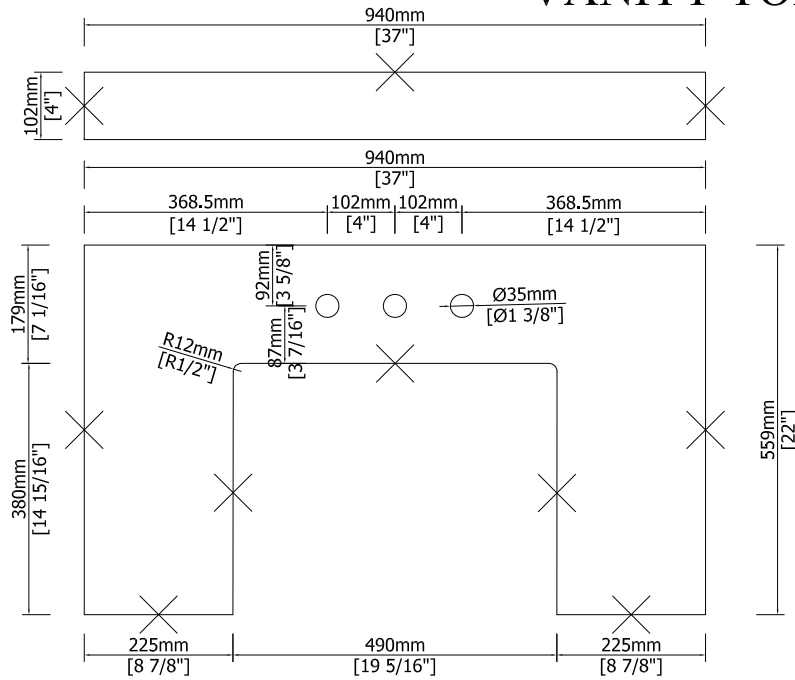

36-IN BRIAR VANITY COMBO SPECIFICATION

MODEL NO. : BV-6333-36

VANITY TOP DIMENSION

TOP VIEW

TOP FRONT VIEW

TOP RIGHT VIEW

Top Size : 37"x22"x2cm
X=POLISHED

SINK VIEW

SINK FRONT VIEW

SINK RIGHT VIEW

WASH BASIN - PLUMBING CRITERIA