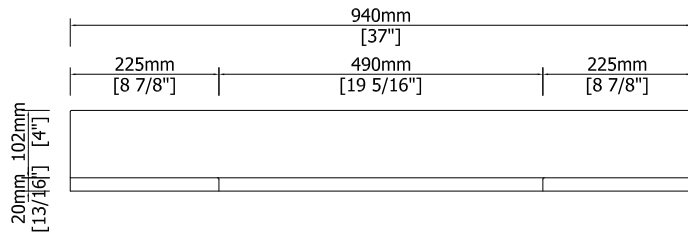

36-IN BRIAR VANITY COMBO SPECIFICATION

MODEL NO. : BV-6333-36

VANITY TOP DIMENSION

TOP VIEW

TOP FRONT VIEW

TOP RIGHT VIEW

Top Size : 37"x22"x2cm
X=POLISHED

SINK VIEW

SINK FRONT VIEW

SINK RIGHT VIEW

WASH BASIN - PLUMBING CRITERIA