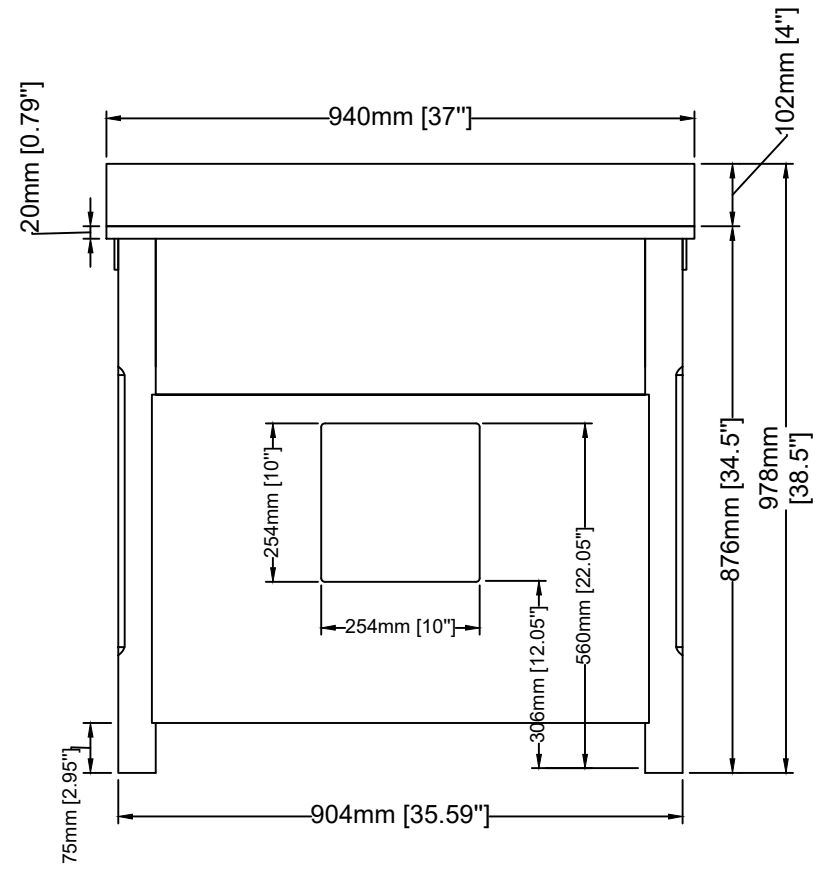

36-IN BRIAR VANITY COMBO SPECIFICATION

MODEL NO. : BV-6333-36

VANITY TOP DIMENSION

TOP VIEW

TOP FRONT VIEW

TOP RIGHT VIEW

Top Size : 37"x22"x2cm
X=POLISHED

SINK VIEW

SINK FRONT VIEW

SINK RIGHT VIEW

WASH BASIN - PLUMBING CRITERIA