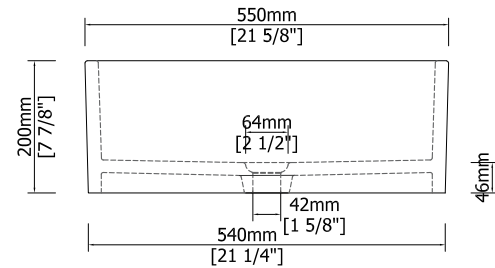

36-IN BRIAR VANITY COMBO SPECIFICATION

MODEL NO. : BV-6333-36

VANITY TOP DIMENSION

TOP VIEW

TOP FRONT VIEW

TOP RIGHT VIEW

Top Size : 37"x22"x2cm
X=POLISHED

SINK VIEW

SINK FRONT VIEW

SINK RIGHT VIEW

WASH BASIN - PLUMBING CRITERIA