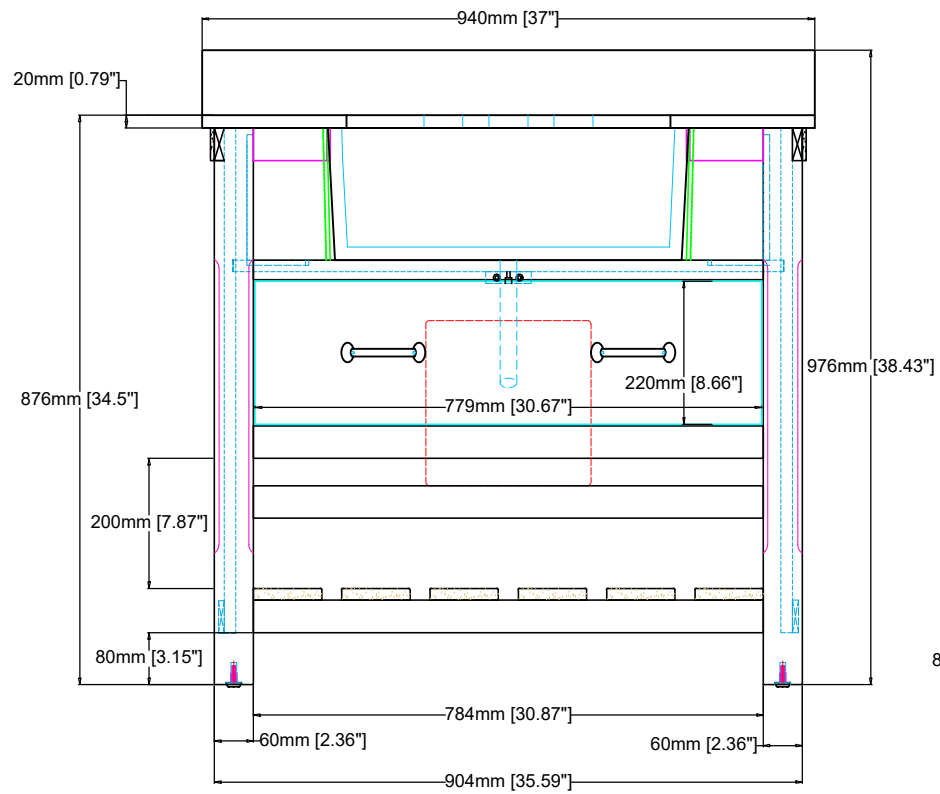

36-IN BRIAR VANITY COMBO SPECIFICATION

MODEL NO. : BV-6333-36

VANITY TOP DIMENSION

TOP VIEW

TOP FRONT VIEW

TOP RIGHT VIEW

Top Size : 37"x22"x2cm
X=POLISHED

SINK VIEW

SINK FRONT VIEW

SINK RIGHT VIEW

WASH BASIN - PLUMBING CRITERIA