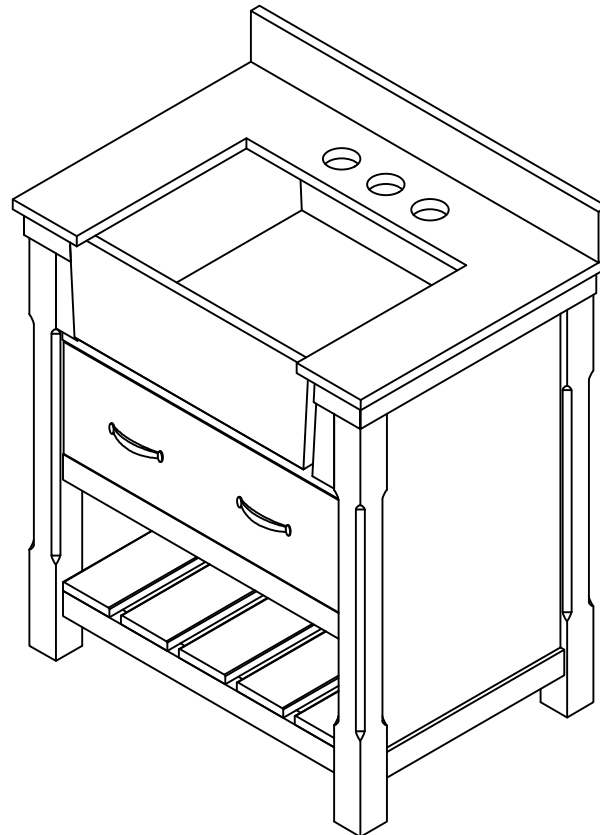

36-IN BRIAR VANITY COMBO SPECIFICATION

MODEL NO. : BV-6333-36

VANITY TOP DIMENSION

TOP VIEW

TOP FRONT VIEW

TOP RIGHT VIEW

Top Size : 37"x22"x2cm
X=POLISHED

SINK VIEW

SINK FRONT VIEW

SINK RIGHT VIEW

WASH BASIN - PLUMBING CRITERIA