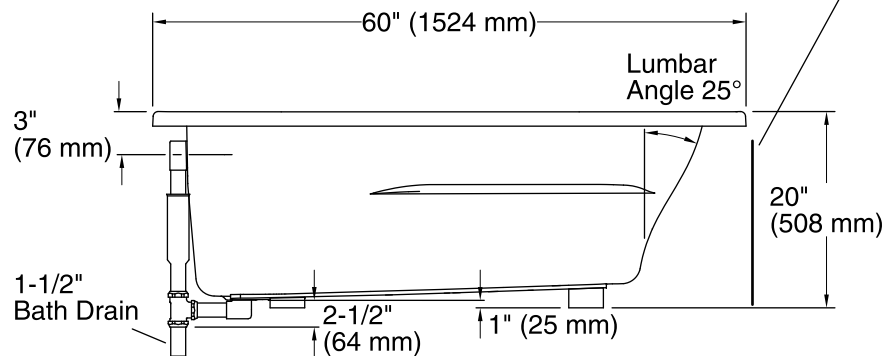

Access Panel
30" (762 mm) L x 15" (381 mm) H Min

Required Electrical Service

One circuit required, protected with Class A Ground-Fault Circuit-Interrupter (GFCI) or Residual Current Device (RCD).

Heated Surface: 120 V, 15 A

Technical Information

All product dimensions are nominal.

Installation:	Drop-in
Drain location:	End
Basin area, bottom:	42" x 20" (1067 mm x 508 mm)
Basin area, top:	51" x 24" (1295 mm x 610 mm)
Weight:	80 lbs (36.3 kg)
Minimum floor load:	41 lbs/ft ² (200.2 kg/m ²)
Water depth:	14" (356 mm)
Water capacity:	60 gal (227.1 L)
Electrical component rating:	Heated Surface: 120 V, 0.5 A, 60 Hz, 65 W
Minimum flat for door:	2-1/2" (64 mm)