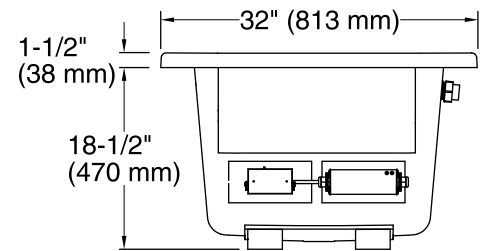

Access Panel
30" (762 mm) L x 15" (381 mm) H Min

Required Electrical Service

One circuit required, protected with Class A Ground-Fault Circuit-Interrupter (GFCI) or Residual Current Device (RCD).

Heated Surface: 120 V, 15 A

Technical Information

All product dimensions are nominal.

Installation:	Drop-in
Drain location:	End
Basin area, bottom:	42" x 20" (1067 mm x 508 mm)
Basin area, top:	51" x 24" (1295 mm x 610 mm)
Weight:	80 lbs (36.3 kg)
Minimum floor load:	41 lbs/ft ² (200.2 kg/m ²)
Water depth:	14" (356 mm)
Water capacity:	60 gal (227.1 L)
Electrical component rating:	Heated Surface: 120 V, 0.5 A, 60 Hz, 65 W
Minimum flat for door:	2-1/2" (64 mm)