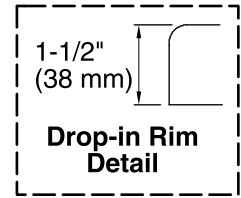

No change in measurements if connected with drain illustrated. (K-7161-AF)

Access Panel
30" (762 mm) L x 15" (381 mm) H Min