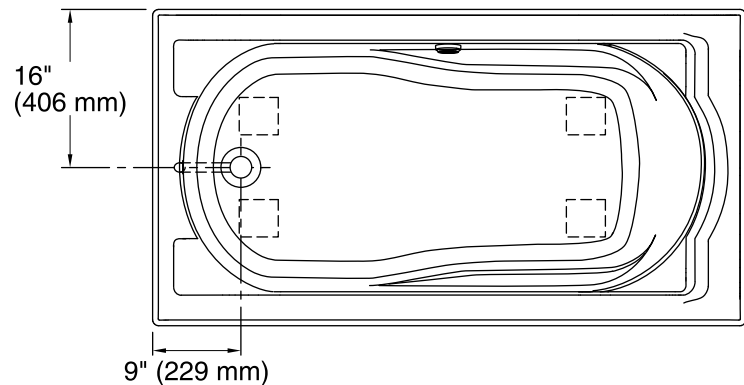

No change in measurements if connected with drain illustrated. (K-7161-AF)