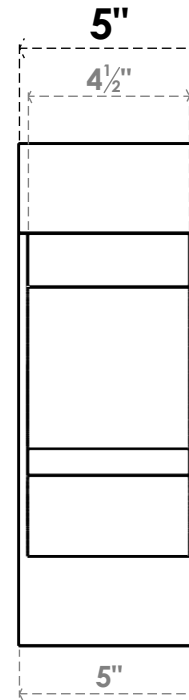

ITEM NUMBER: BKTP05X12X14BOA05

5"W X 12"D X 14"H X 2 1/2"T BALBOA ARCHITECTURAL GRADE PVC OPEN BRACKET, BLOCK TOP AND BACK, 4 1/2"W CLOSED BRACE

SIDE PROFILE

FRONT PROFILE

ISOMETRIC

GENERATED DATE : 03/21/2024

EKENA MILLWORK
2300 WEST MAIN ST.
CLARKSVILLE, TX 75426
TOLL FREE: 866-607-0453
WWW.EKENAMILLWORK.COM

NOTES

1. INSTALLATION TO BE COMPLETED IN ACCORDANCE WITH MANUFACTURER'S SPECIFICATIONS.
2. DRAWING MAY NOT BE TO SCALE
3. THIS DRAWING IS INTENDED FOR DESIGN AND PLANNING PURPOSES ONLY.
4. ALL INFORMATION CONTAINED HEREIN WAS CURRENT AT THE TIME OF DEVELOPMENT BUT MUST BE REVIEWED AND APPROVED BY THE PRODUCT MANUFACTURER TO BE CONSIDERED ACCURATE.
5. ARCHITECTURAL GRADE PVC PRODUCTS ARE MADE FROM EXPANDED CELLULAR PVC AND COME NATURALLY WHITE BUT MAY BE PAINTED