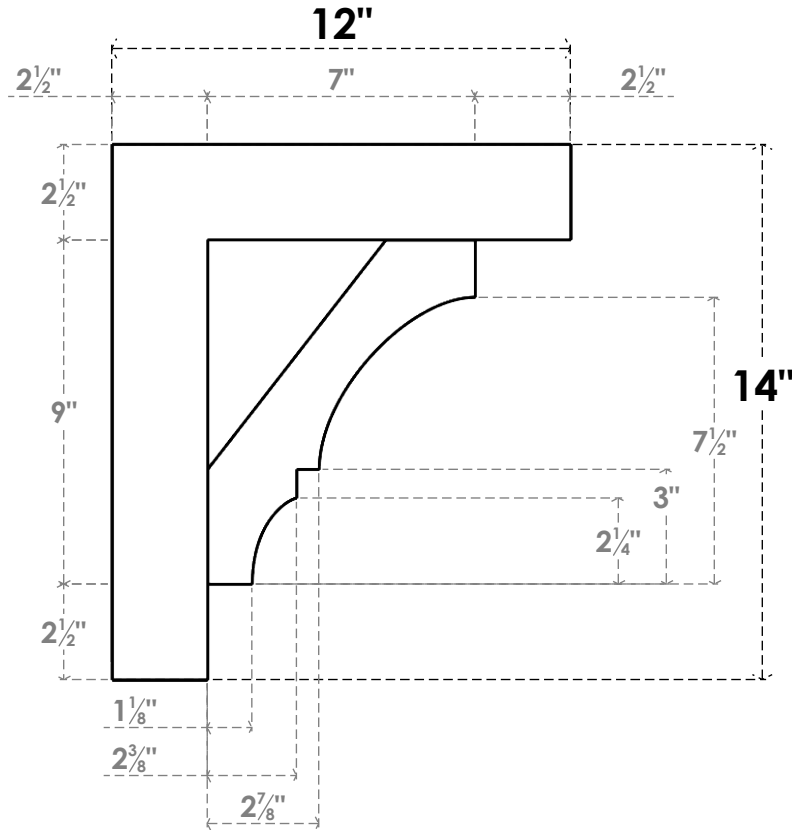

ITEM NUMBER: BKTP05X12X14BOA05

5"W X 12"D X 14"H X 2 1/2"T BALBOA ARCHITECTURAL GRADE PVC OPEN BRACKET, BLOCK TOP AND BACK, 4 1/2"W CLOSED BRACE

SIDE PROFILE

FRONT PROFILE

ISOMETRIC

GENERATED DATE : 03/21/2024

EKENA MILLWORK
2300 WEST MAIN ST.
CLARKSVILLE, TX 75426
TOLL FREE: 866-607-0453
WWW.EKENAMILLWORK.COM

NOTES

1. INSTALLATION TO BE COMPLETED IN ACCORDANCE WITH MANUFACTURER'S SPECIFICATIONS.
2. DRAWING MAY NOT BE TO SCALE
3. THIS DRAWING IS INTENDED FOR DESIGN AND PLANNING PURPOSES ONLY.
4. ALL INFORMATION CONTAINED HEREIN WAS CURRENT AT THE TIME OF DEVELOPMENT BUT MUST BE REVIEWED AND APPROVED BY THE PRODUCT MANUFACTURER TO BE CONSIDERED ACCURATE.
5. ARCHITECTURAL GRADE PVC PRODUCTS ARE MADE FROM EXPANDED CELLULAR PVC AND COME NATURALLY WHITE BUT MAY BE PAINTED