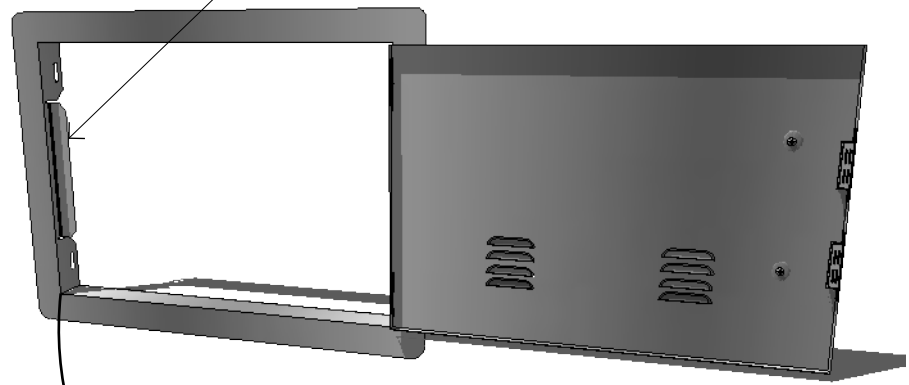

Sturdy Handle made with
Zink Alloy, Chrome Plated

Open Right Side

Steel Plate for Magnets

Texas BBQ Wholesalers
13802 Dragline Dr.
Austin, TX. 78728
Tel: 888.934.9449
Bus: 512.487.5116
Fax: 512.487.7016

PRODUCT
17" x 24" Horizontal
Item No. A-DH1724

DESCRIPTION
17x24 Horizontal Single door
with Bottom Vents

17"x24" Horizontal Door
27"W x 20"H x 1 5/8" D (Product Size)
24 1/4"W x 17 1/4"H (Cut-out)
11.5 LBS (Weight)

Material Specifications:
16 Gauge 304 Stainless Steel,
Handles are made of Zinc Alloy,
Chrome Plated.

Bottom Vents for Low
Laying Gases

Open 180 Degree

Product Dimensions

Top and Bottom Magnets

Cut-out Dimensions

27" Width

24 1/4" Width

1 5/8" Depth

20" Height

17 1/4" Height

Hole to Securing Door