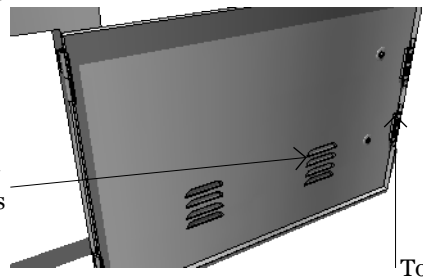

Sturdy Handle made with
Zink Alloy, Chrome Plated

Open Right Side

Steel Plate for Magnets

Texas BBQ Wholesalers
13802 Dragline Dr.
Austin, TX. 78728
Tel: 888.934.9449
Bus: 512.487.5116
Fax: 512.487.7016

PRODUCT
17" x 24" Horizontal
Item No. A-DH1724

DESCRIPTION
17x24 Horizontal Single door
with Bottom Vents

17"x24" Horizontal Door
27"W x 20"H x 1 5/8" D (Product Size)
24 1/4"W x 17 1/4"H (Cut-out)
11.5 LBS (Weight)

Material Specifications:
16 Gauge 304 Stainless Steel,
Handles are made of Zinc Alloy,
Chrome Plated.

Bottom Vents for Low
Laying Gases

Open 180 Degree

Product Dimensions

Top and Bottom Magnets

Cut-out Dimensions

27" Width

24 1/4" Width

1 5/8" Depth