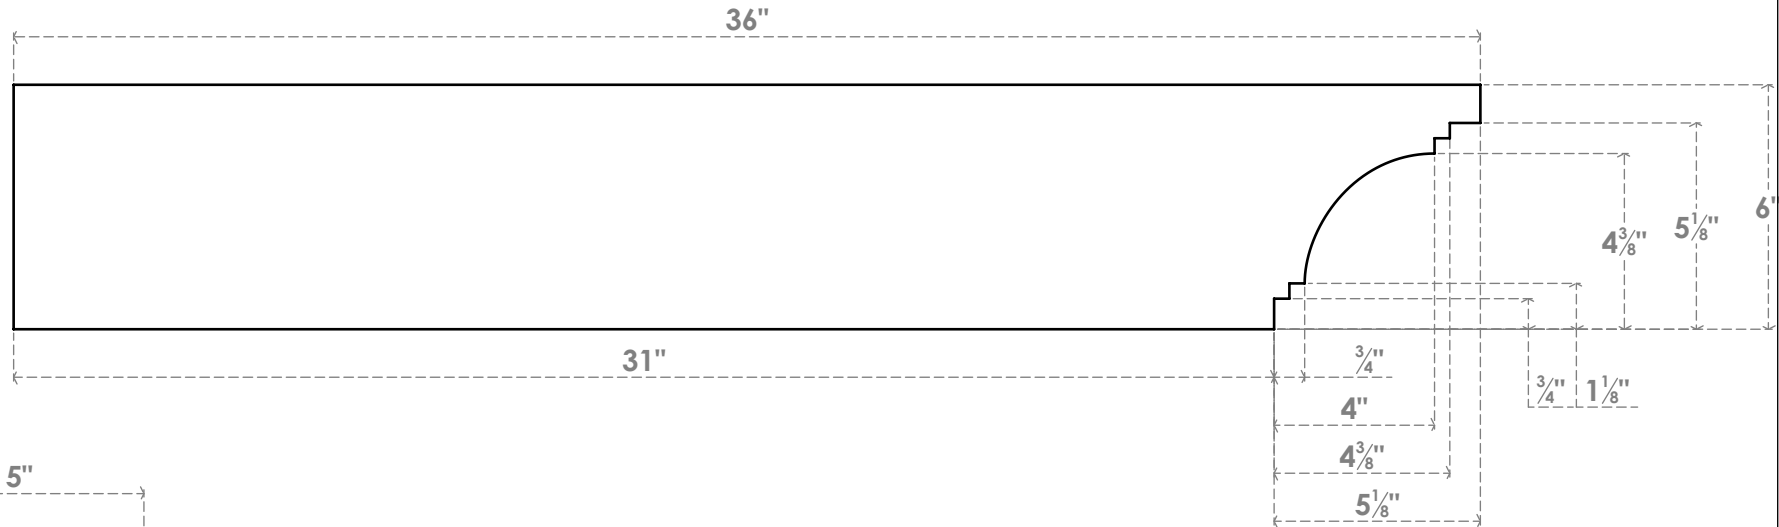

# RFTP05X06X36PEC

5"W X 6"H X 36"L PESCADERO ARCHITECTURAL GRADE PVC RAFTER TAIL

SIDE PROFILE

FRONT PROFILE

ISOMETRIC

EKENA MILLWORK  
 2300 WEST MAIN ST.  
 CLARKSVILLE, TX 75426  
 TOLL FREE: 866-607-0453  
 WWW.EKENAMILLWORK.COM