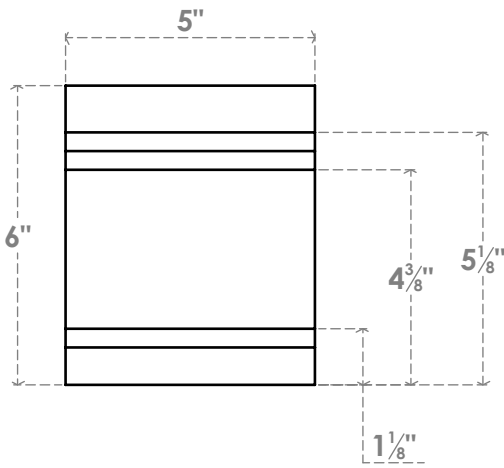

# RFTP05X06X36PEC

5"W X 6"H X 36"L PESCADERO ARCHITECTURAL GRADE PVC RAFTER TAIL

SIDE PROFILE

FRONT PROFILE

ISOMETRIC

EKENA MILLWORK  
 2300 WEST MAIN ST.  
 CLARKSVILLE, TX 75426  
 TOLL FREE: 866-607-0453  
 WWW.EKENAMILLWORK.COM

NOTES

1. INSTALLATION TO BE COMPLETED IN ACCORDANCE WITH MANUFACTURER'S SPECIFICATIONS.
2. DRAWING MAY NOT BE TO SCALE
3. THIS DRAWING IS INTENDED FOR DESIGN AND PLANNING PURPOSES ONLY.
4. ALL INFORMATION CONTAINED HEREIN WAS CURRENT AT THE TIME OF DEVELOPMENT BUT MUST BE REVIEWED AND APPROVED BY THE PRODUCT MANUFACTURER TO BE CONSIDERED ACCURATE.
5. ARCHITECTURAL GRADE PVC PRODUCTS ARE MADE FROM EXPANDED CELLULAR PVC AND COME NATURALLY WHITE BUT MAY BE PAINTED