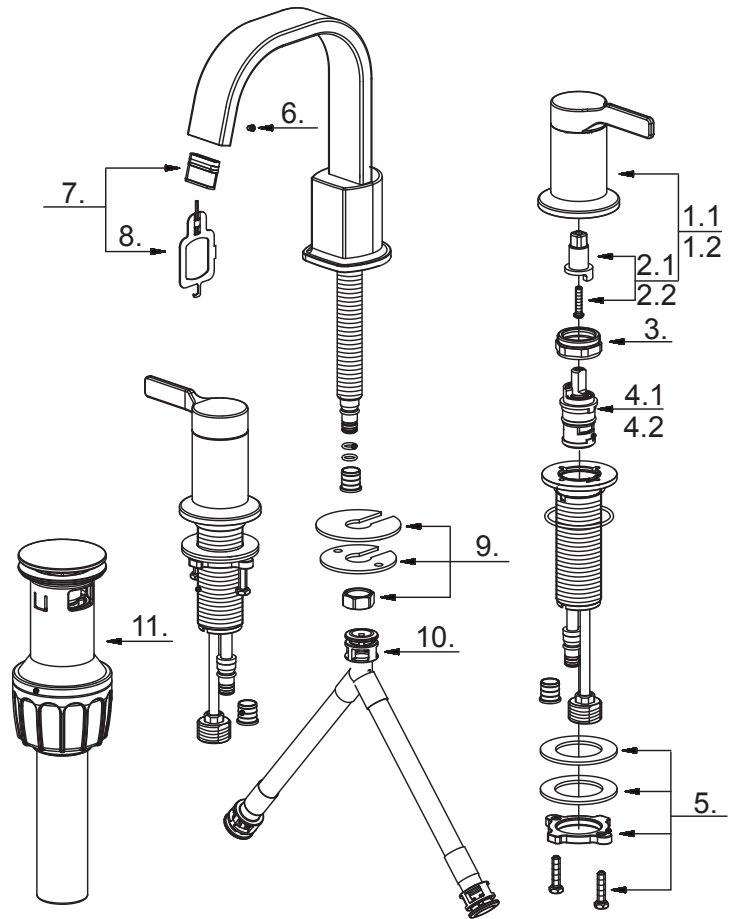

VEDA Widespread Bath Faucet

MODEL#	Lowe's SKU#	FINISH
FW0AC015CP	3782734	Chrome finish
FW0AC015SP	3782735	Brushed nickel finish
FW0AC015BL	3782736	Matte black finish
FW0AC015CZ	3782737	Brushed gold finish

No.	Description	Part No.	**Finish
1.1	Metal Handle Assembly - Cold	A602856C**	**CP Chrome finish
1.2	Metal Handle Assembly - Hot	A602856H**	**SP Brushed nickel finish
2.1	Handle Extension Assembly - Cold	A66G378C	**BL Matte black finish
2.2	Handle Extension Assembly - Hot	A66G378H	**CZ Brushed gold finish
3	Retainer Nut	A016022	
4.1	Ceramic Disc Cartridge - Cold	A507104N	
4.2	Ceramic Disc Cartridge - Hot	A507103N	
5	Mounting Hardware	A66D900ZN-H	
6	Screw	A065197	
7	Aerator	A663446N	
8	Aerator Wrench	A203005	
9	Mounting Hardware	A603233	
10	Connecting Hose	A135141N	
11	Pop-up Assembly	A505218**	