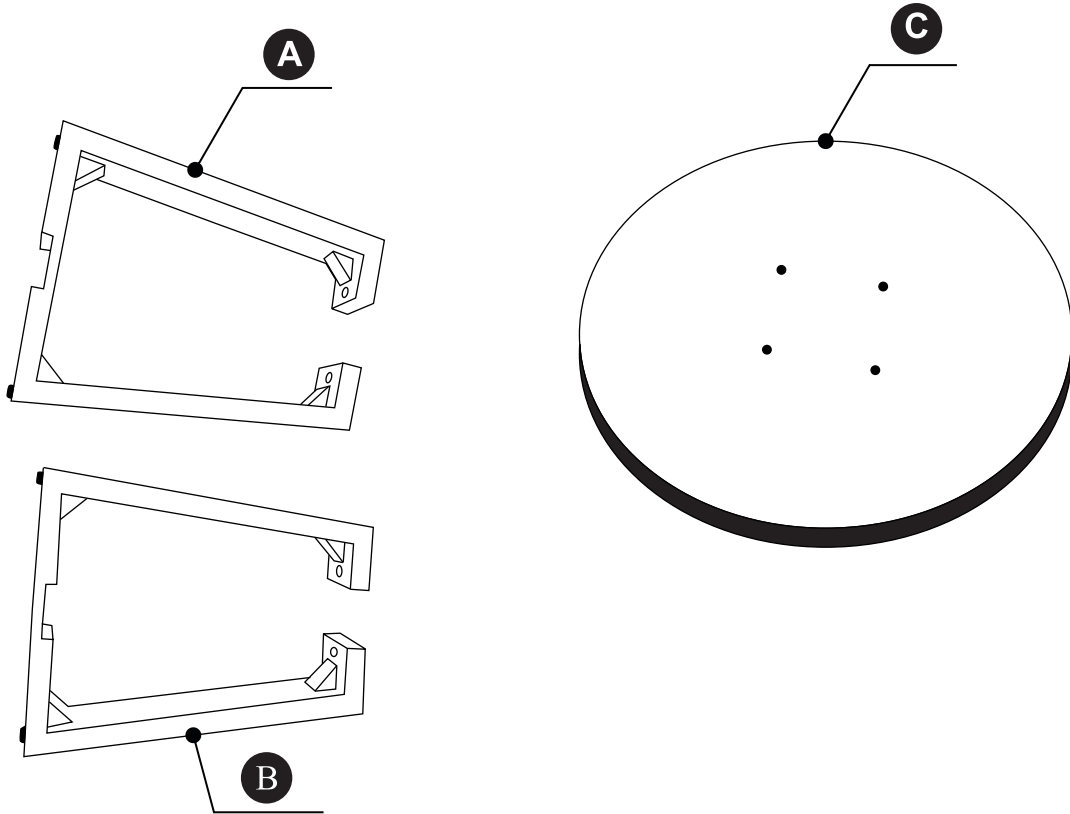

Item # 213625

ATHENS CEMENT SIDE TABLE ASSEMBLY INSTRUCTIONS

ATTACH YOUR RECEIPT HERE

Order Number _____

Purchase Date _____

Questions, problems, missing parts? Before returning to your retailer, email our customer service department directly at HELLO@LEISUREMADE.COM

PACKAGE CONTENTS

| PART | DESCRIPTION | QTY |
|------|---------------|-----|
| A | Table Leg (A) | 1 |
| B | Table Leg (B) | 1 |
| C | Table Top | 1 |

HARDWARE CONTENTS

AA

M6 Bolt x 40mm
Qty: 4

BB

M6 Bolt x 20mm
Qty: 2

CC

Washer
Qty: 6

DD

Allen Key
Qty: 1

SAFETY INFORMATION

Please read and understand this entire manual before attempting to assemble, operate or install the product.

 **CAUTION:** Assemble on a soft, non-abrasive surface.