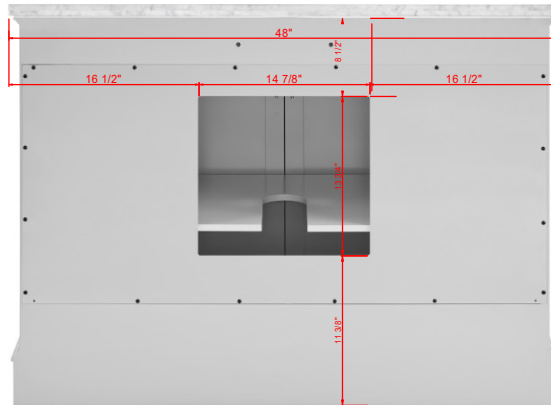

# DIMENSIONS GUIDE

MODEL NUMBER:2026VA-48-242-201-323

TOP VIEW

Product Net weight :227 lbs.  
 Product packed Gross weight :308 lbs.  
 Packed product Dimensions:  
 51.18in. W x 25.59in. D x 42.13in. H

BACK VIEW

SIDE VIEW