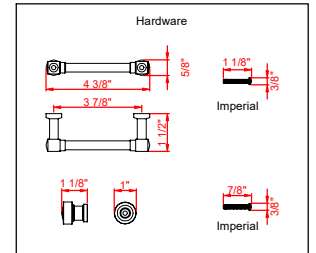

# DIMENSIONS GUIDE

MODEL NUMBER:2026VA-48-242-201-323

TOP VIEW

Product Net weight :227 lbs.  
 Product packed Gross weight :308 lbs.  
 Packed product Dimensions:  
 51.18in. W x 25.59in. D x 42.13in. H

BACK VIEW

SIDE VIEW