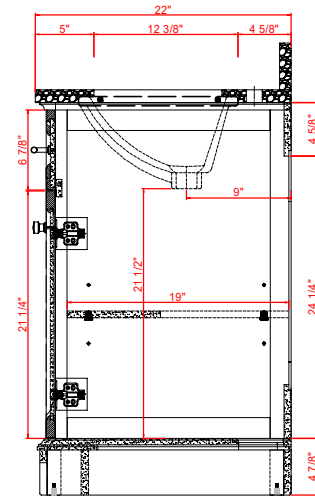

# DIMENSIONS GUIDE

MODEL NUMBER:2026VA-48-242-201-323

TOP VIEW

Product Net weight :227 lbs.  
 Product packed Gross weight :308 lbs.  
 Packed product Dimensions:  
 51.18in. W x 25.59in. D x 42.13in. H

BACK VIEW

SIDE VIEW