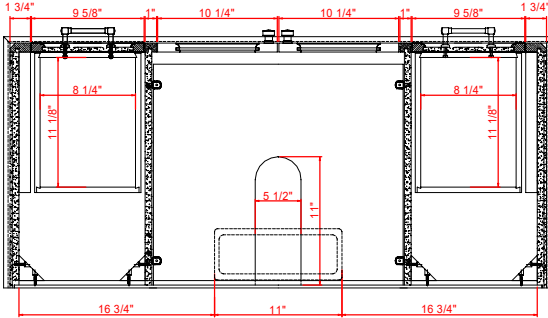

# DIMENSIONS GUIDE

MODEL NUMBER:2026VA-48-242-201-323

TOP VIEW

Product Net weight :227 lbs.  
 Product packed Gross weight :308 lbs.  
 Packed product Dimensions:  
 51.18in. W x 25.59in. D x 42.13in. H

BACK VIEW

SIDE VIEW