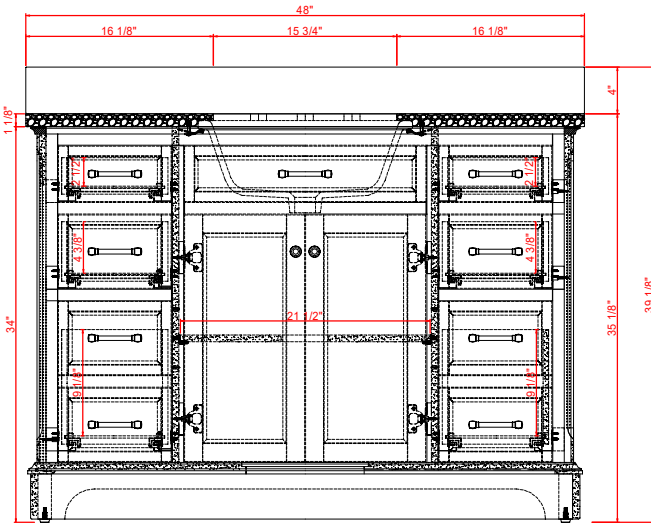

# DIMENSIONS GUIDE

MODEL NUMBER:2026VA-48-242-201-323

TOP VIEW

Product Net weight :227 lbs.  
 Product packed Gross weight :308 lbs.  
 Packed product Dimensions:  
 51.18in. W x 25.59in. D x 42.13in. H

BACK VIEW

SIDE VIEW