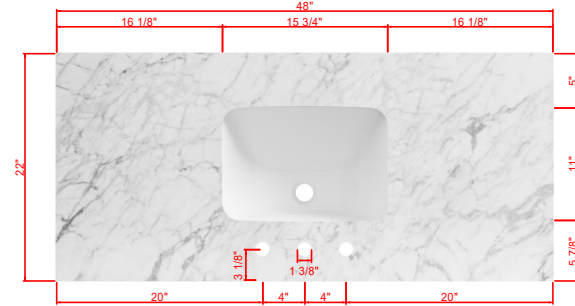

# DIMENSIONS GUIDE

MODEL NUMBER:2026VA-48-242-201-323

TOP VIEW

Product Net weight :227 lbs.  
 Product packed Gross weight :308 lbs.  
 Packed product Dimensions:  
 51.18in. W x 25.59in. D x 42.13in. H

BACK VIEW

SIDE VIEW