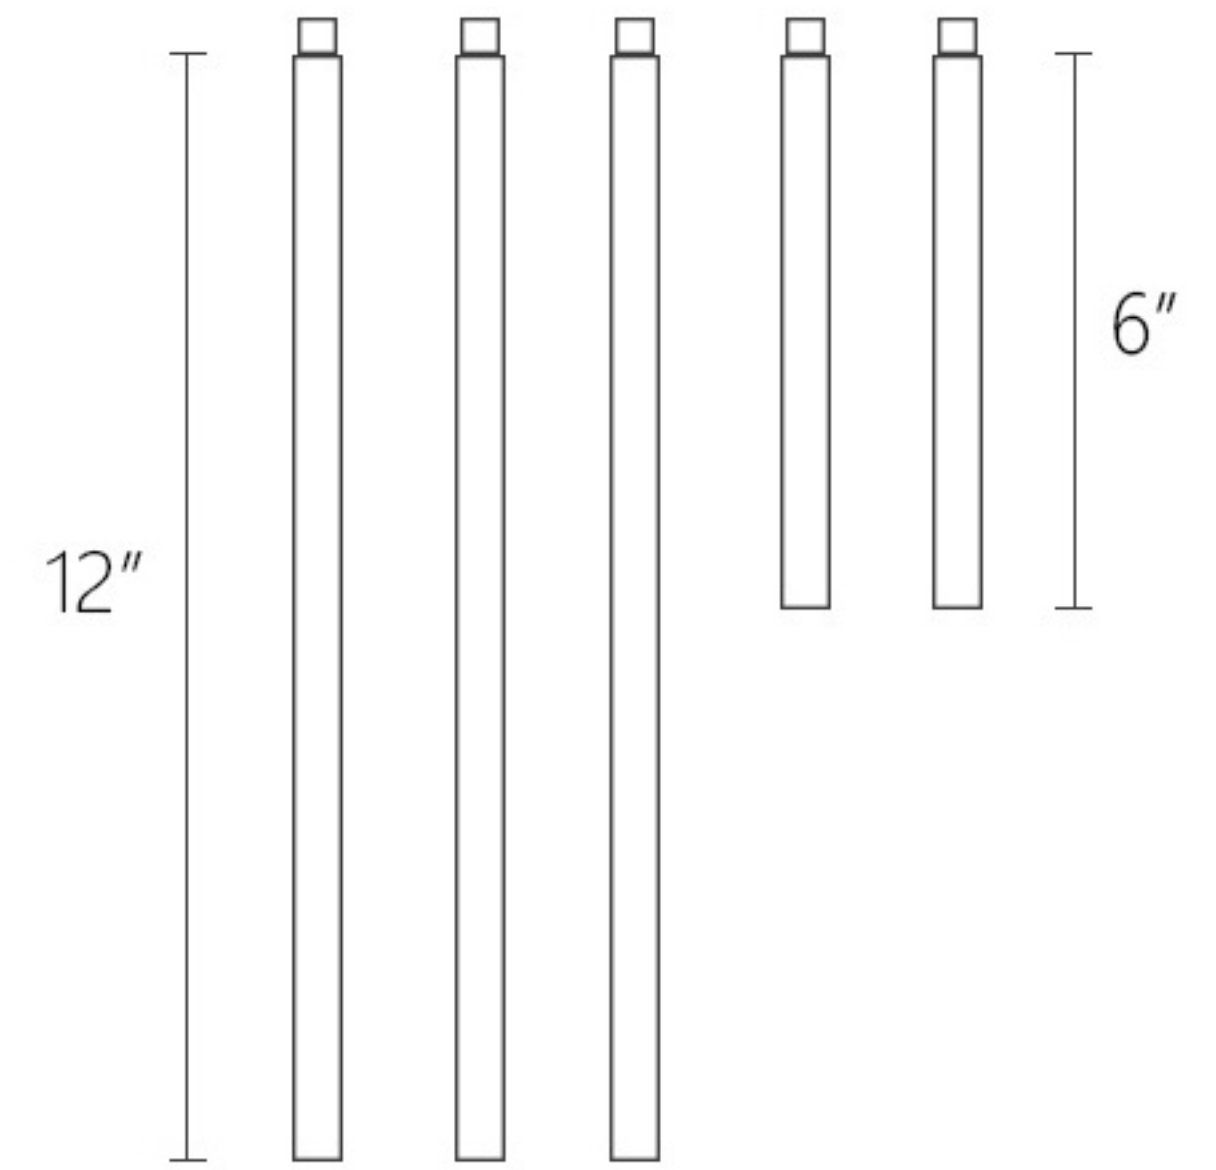

—4.7"—

Sloped ceiling adaptable

24" - 65"

9"

24"