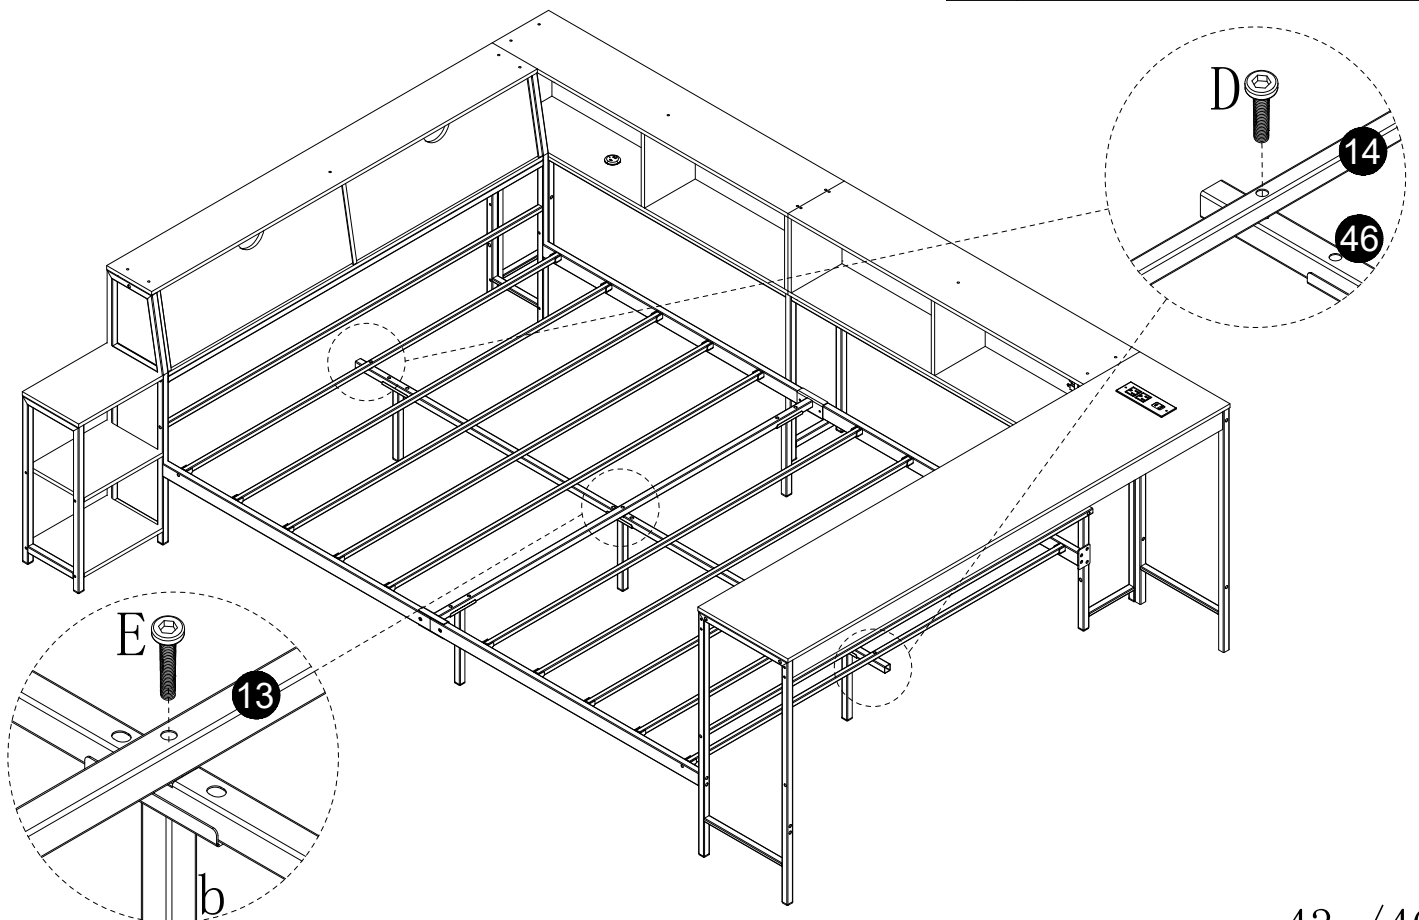

Step 3

34

G		M6*40mm	4pcs
---	---	---------	------

35

c		21.5cm	2pcs	D		M6*28mm	6pcs
b		21.5cm	1pc	F		M6	6pcs

36

D		M6*28mm	2pcs
E		M6*60mm	1pc

37

a		M4	16pcs
d		M4*28mm	16pcs

38

P		1.0	8pcs
a		M4	16pcs
d		M4*28mm	16pcs

**x2****x2**

This LED light strip
directly into the USB