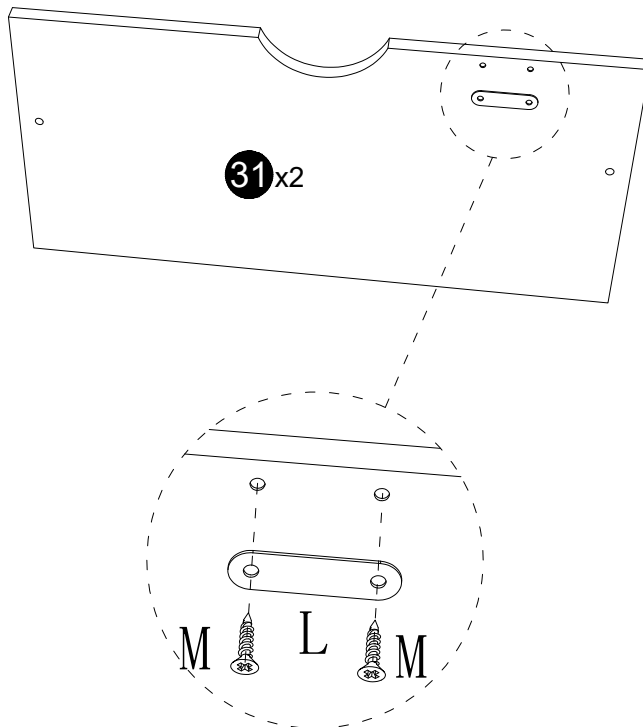

x2

This LED light strip
directly into the USB

Note:

1. Should be assembled on flat ground to keep balance.
2. Before completing the installation, do not tighten the screws.

It needs at least Before starting the two people to install.

Before starting the assembly, you must read the whole manual and follow the instructions

1

L		2pcs
M	 M4*10mm	4pcs

2

L		2pcs
M	 M4*10mm	4pcs

3

A  M5*40mm 6pcs

4

A  M5*40mm 5pcs

5

A  M5*40mm 10pcs

6

D  M6*28mm 2pcs

7

N

M6*40mm 4pcs