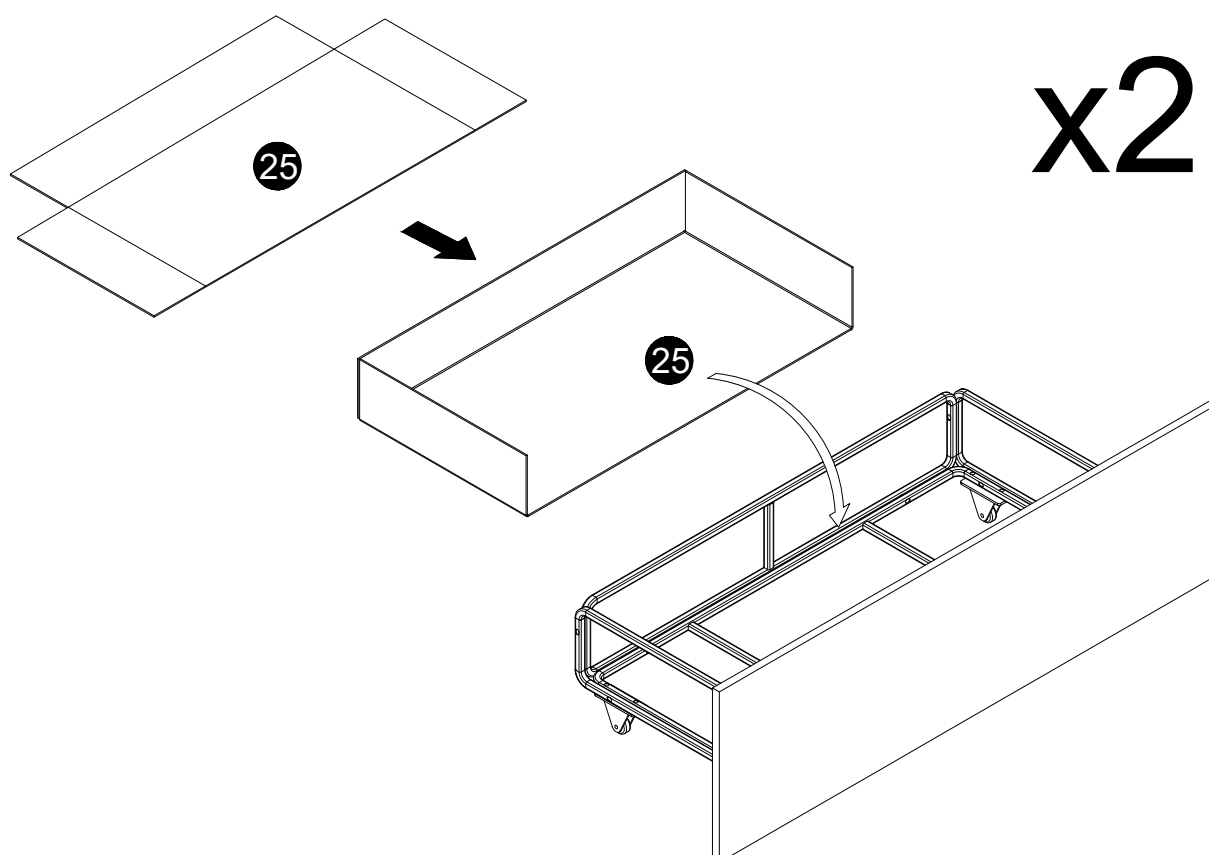

M5*40mm 8pcs

G

M6*40mm 4pcs

33

Step 2

35

M		M4*10mm	5pcs
U			1pc
V			1pc

Step 1

Step 3

34

G		M6*40mm	4pcs
---	---	---------	------

35

c		21.5cm	2pcs	D		M6*28mm	6pcs
b		21.5cm	1pc	F		M6	6pcs

36

D		M6*28mm	2pcs
E		M6*60mm	1pc

37

a		M4	16pcs
d		M4*28mm	16pcs

38

P		1.0	8pcs
a		M4	16pcs
d		M4*28mm	16pcs

**x2****x2**

This LED light strip
directly into the USB