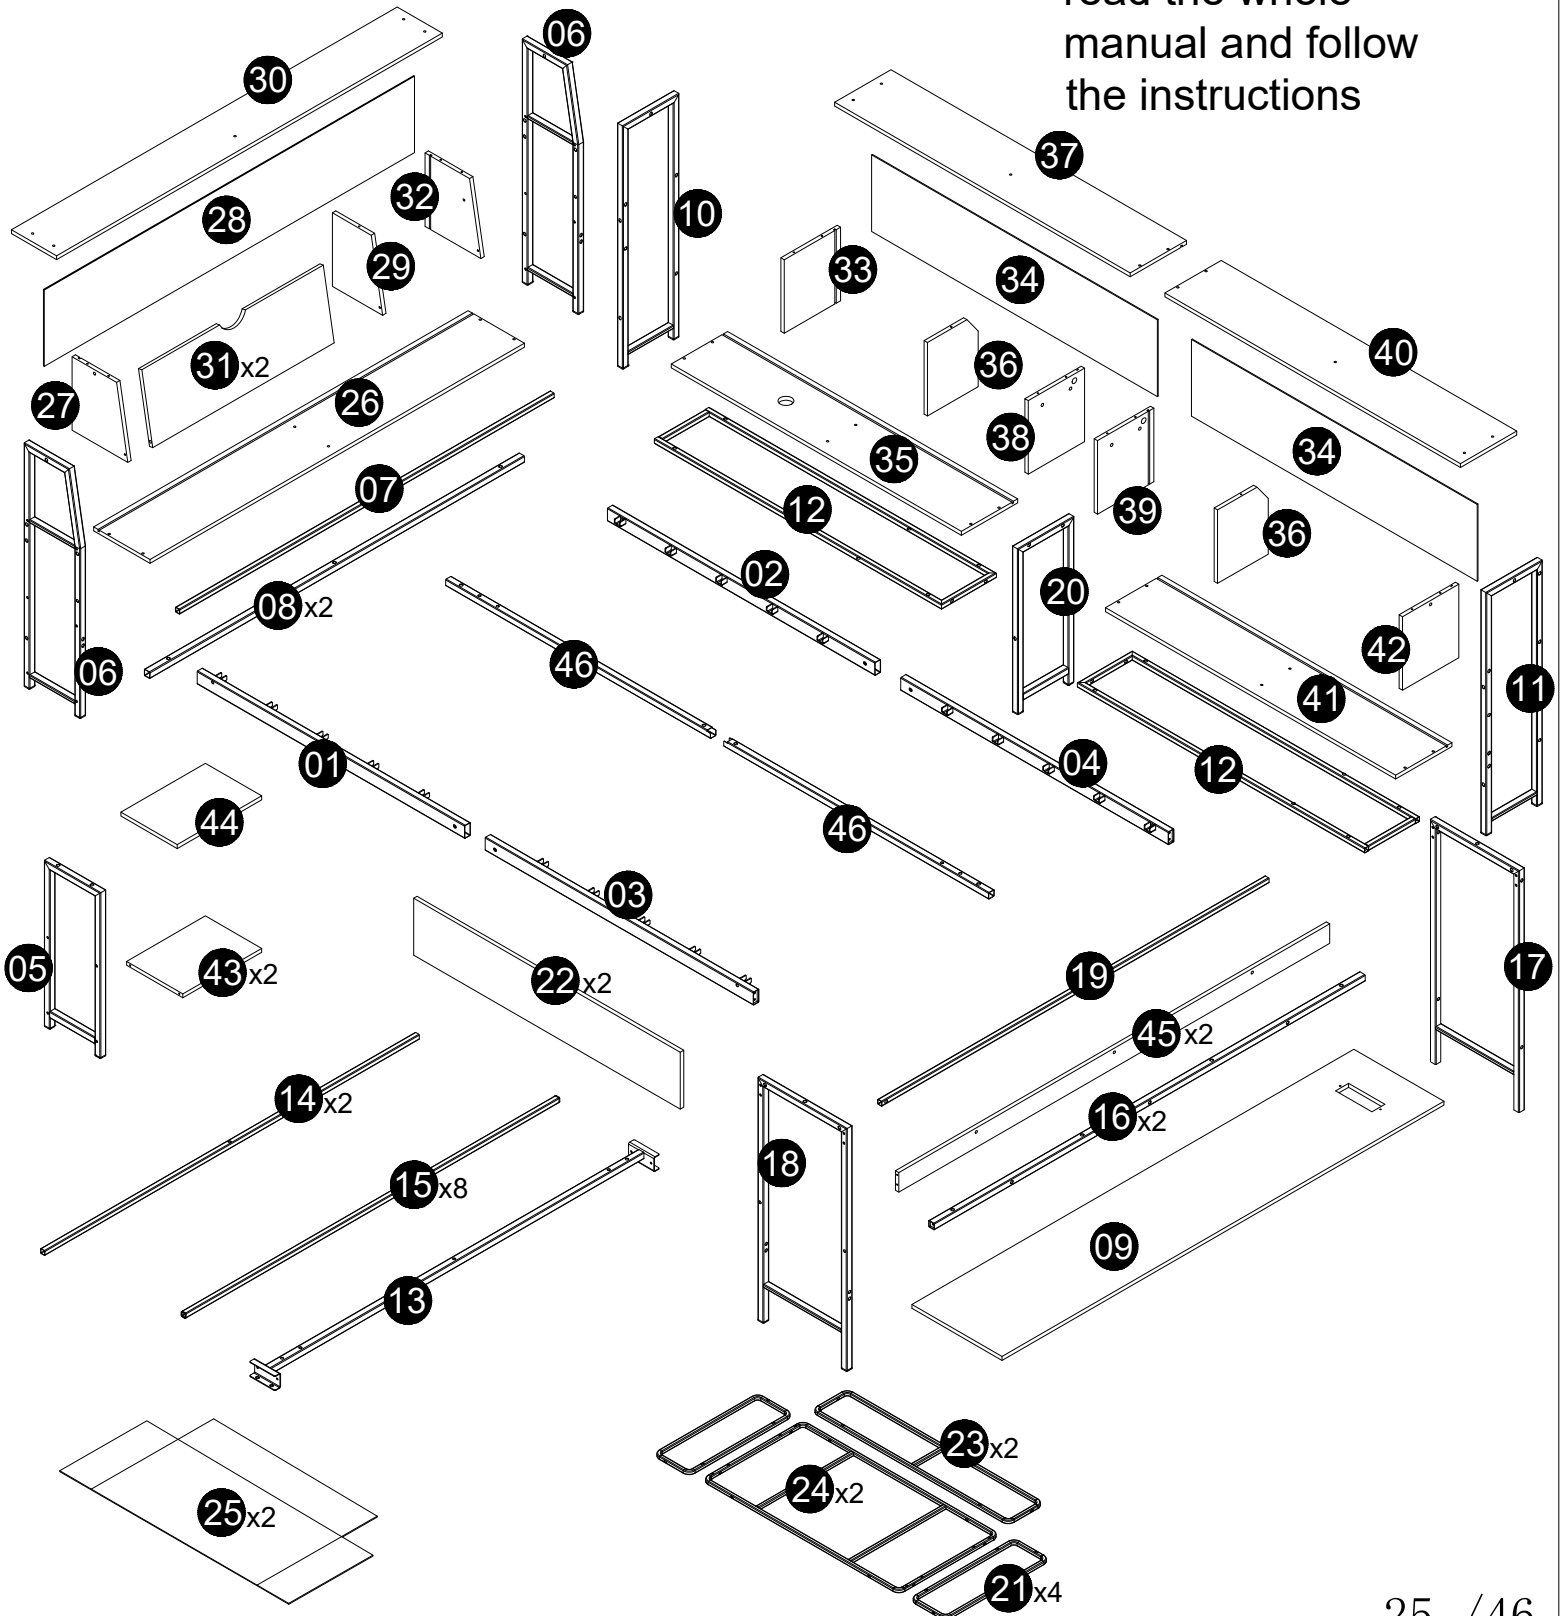

Note:

1. Should be assembled on flat ground to keep balance.
2. Before completing the installation, do not tighten the screws.

It needs at least Before starting the two people to install.

Before starting the assembly, you must read the whole manual and follow the instructions