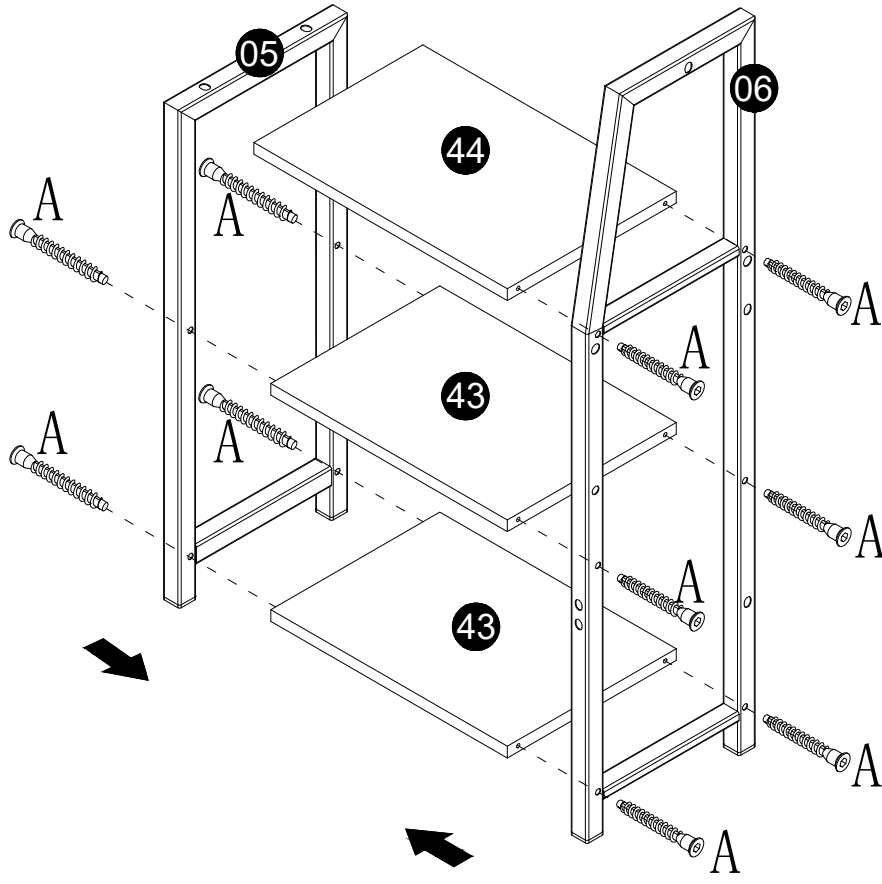

5

A M5*40mm 10pcs