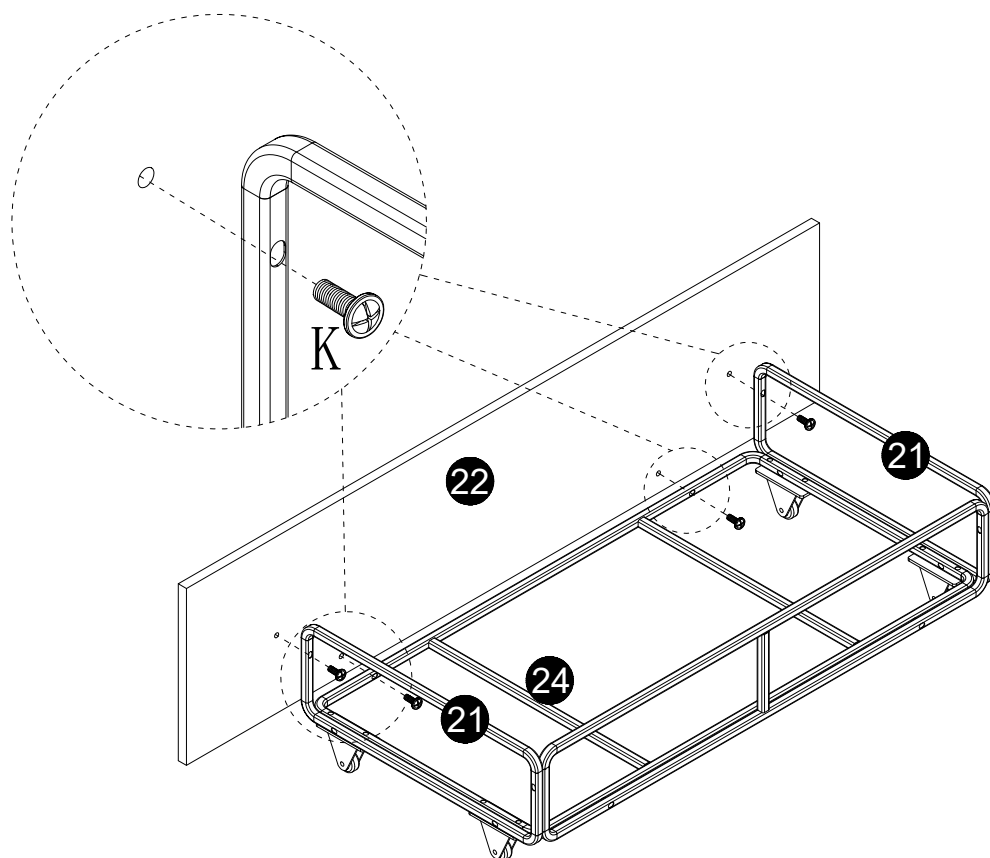

M5*40mm 8pcs

G

M6*40mm 4pcs

33

Step 2

35

M		M4*10mm	5pcs
U			1pc
V			1pc

Step 1

Step 3

34

G		M6*40mm	4pcs
---	---	---------	------

35

c		21.5cm	2pcs	D		M6*28mm	6pcs
b		21.5cm	1pc	F		M6	6pcs

36

D		M6*28mm	2pcs
E		M6*60mm	1pc

37

a		M4	16pcs
d		M4*28mm	16pcs

38

P		1.0	8pcs
a		M4	16pcs
d		M4*28mm	16pcs

**x2****x2**

This LED light strip
directly into the USB