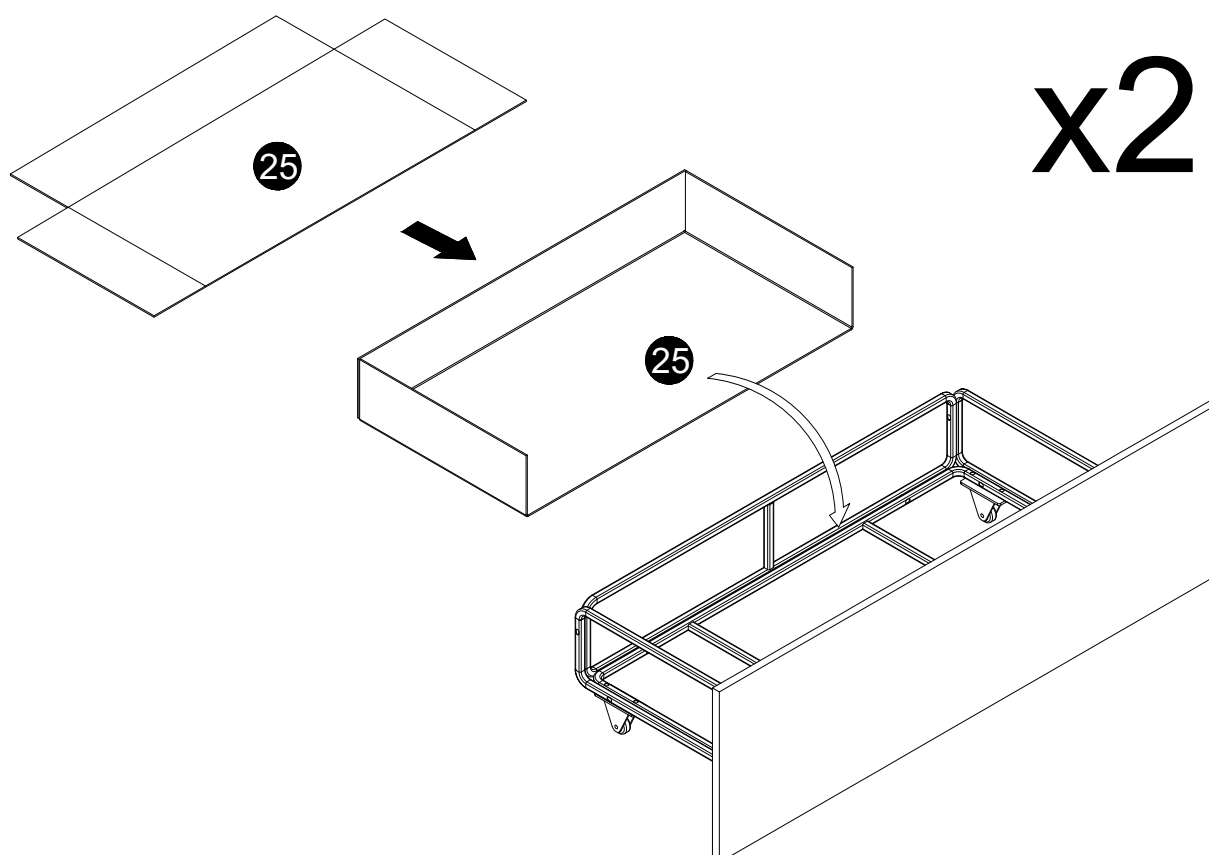

D		M6*28mm	2pcs
E		M6*60mm	1pc

37

a  M4 16pcsd  M4*28mm 16pcs

x2

38

P  1.0 8pcsa  M4 16pcsd  M4*28mm 16pcs

x2

x2

x2

This LED light strip
directly into the USB

Note:

1. Should be assembled on flat ground to keep balance.
2. Before completing the installation, do not tighten the screws.

It needs at least Before starting the two people to install.