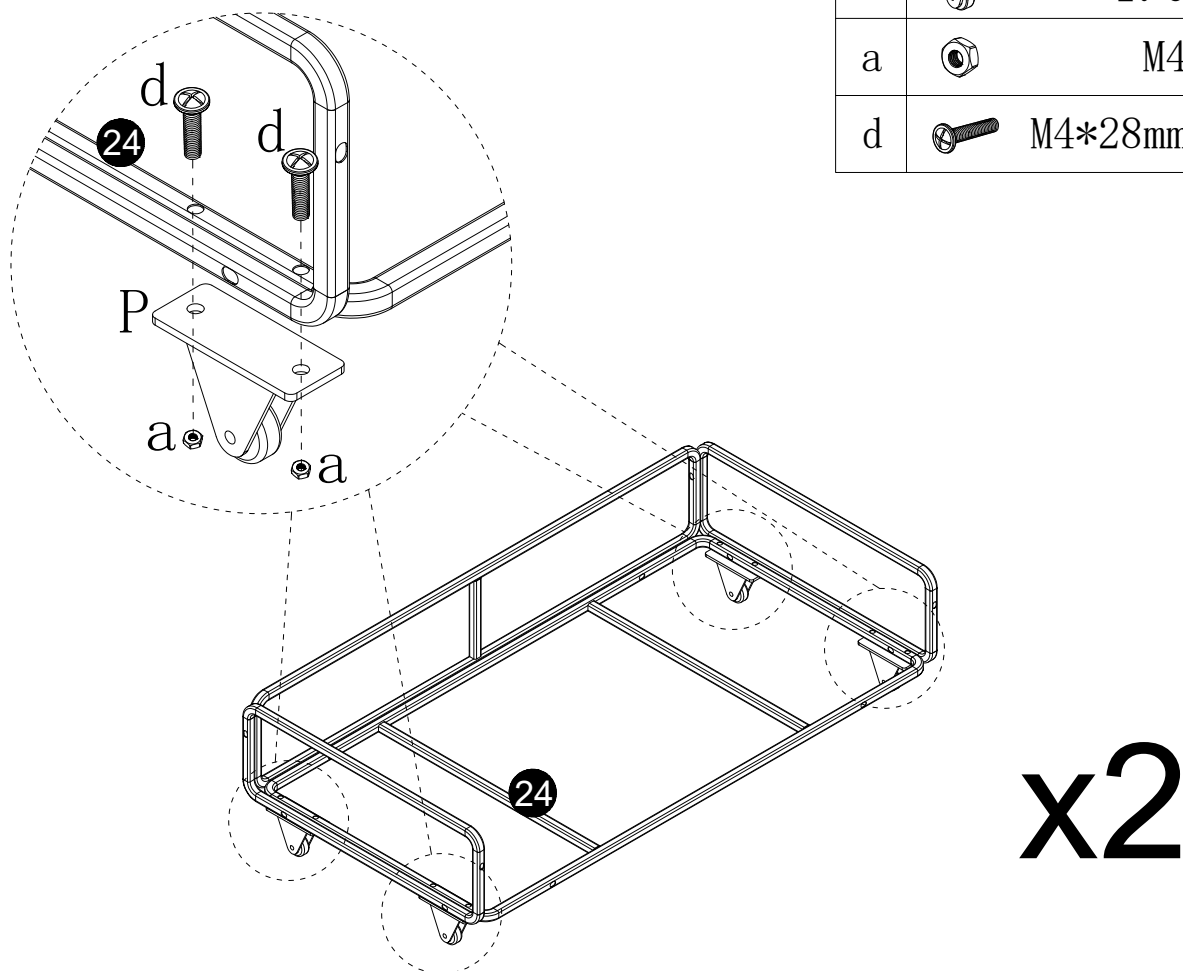

M5*40mm 8pcs

G

M6*40mm 4pcs

33

Step 2

35

M		M4*10mm	5pcs
U			1pc
V			1pc

Step 1

Step 3

34

G		M6*40mm	4pcs
---	---	---------	------

35

c		21.5cm	2pcs	D		M6*28mm	6pcs
b		21.5cm	1pc	F		M6	6pcs

36

D		M6*28mm	2pcs
E		M6*60mm	1pc

37

a		M4	16pcs
d		M4*28mm	16pcs

38

P		1.0	8pcs
a		M4	16pcs
d		M4*28mm	16pcs

**x2****x2**

This LED light strip
directly into the USB