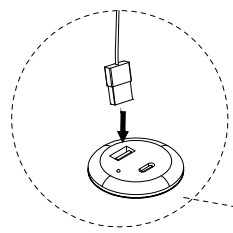

Step 3

34

G		M6*40mm	4pcs
---	---	---------	------

35

c		21.5cm	2pcs	D		M6*28mm	6pcs
b		21.5cm	1pc	F		M6	6pcs

36

D		M6*28mm	2pcs
E		M6*60mm	1pc

37

a		M4	16pcs
d		M4*28mm	16pcs

38

P		1.0	8pcs
a		M4	16pcs
d		M4*28mm	16pcs

**x2****x2**

This LED light strip
directly into the USB