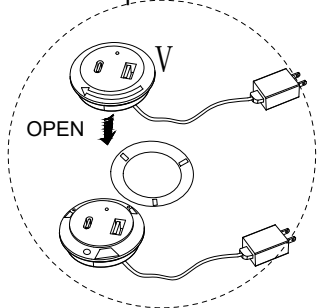

28

D		M6*28mm	1pc
G		M6*40mm	1pc

x2

31

D

M6*28mm 2pcs

32

A

M5*40mm 8pcs

G

M6*40mm 4pcs

33

Step 2

35

M		M4*10mm	5pcs
U			1pc
V			1pc

Step 1

Step 3

34

G		M6*40mm	4pcs
---	---	---------	------

35

c		21.5cm	2pcs	D		M6*28mm	6pcs
b		21.5cm	1pc	F		M6	6pcs

36

D		M6*28mm	2pcs
E		M6*60mm	1pc

37

a		M4	16pcs
d		M4*28mm	16pcs

38

P		1.0	8pcs
a		M4	16pcs
d		M4*28mm	16pcs

**x2****x2**

This LED light strip
directly into the USB