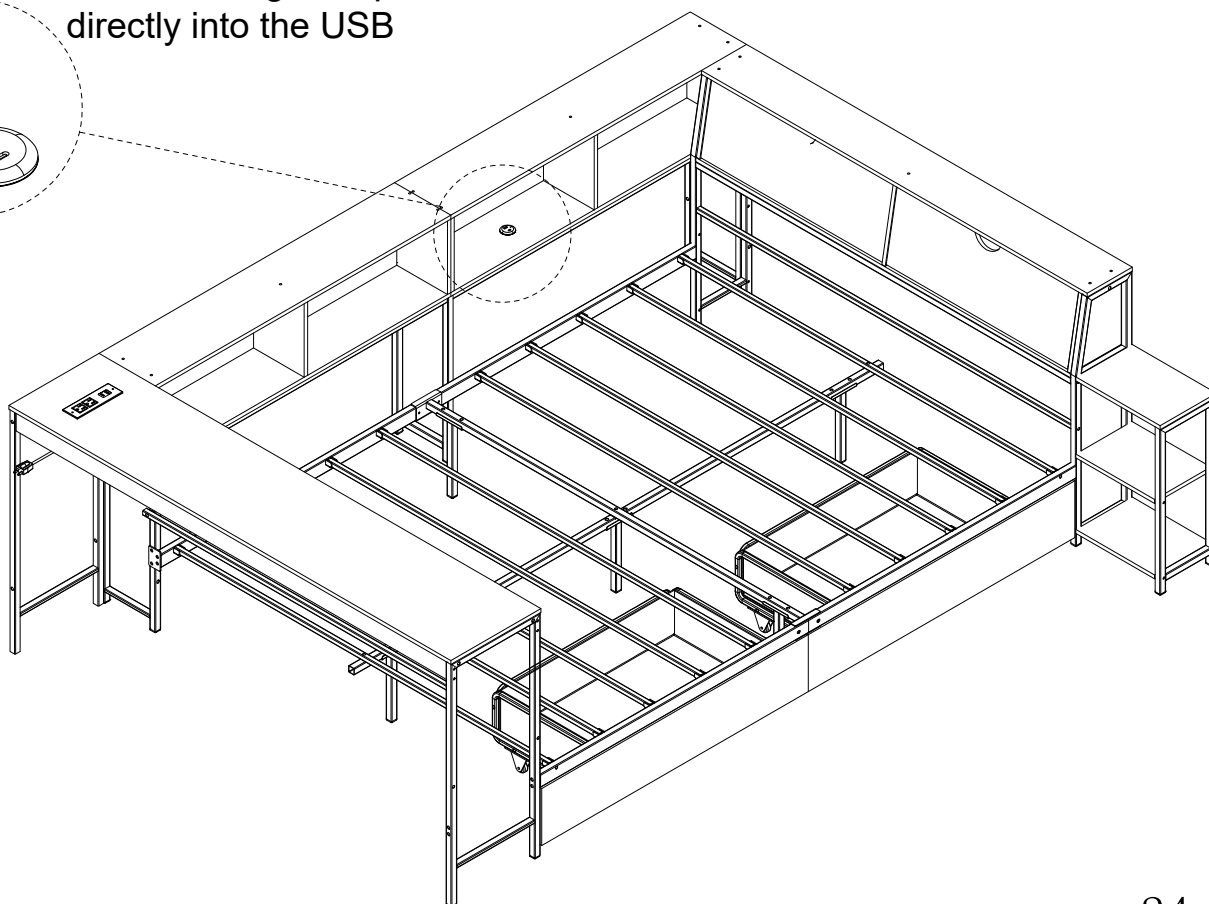

D		M6*28mm	2pcs
E		M6*60mm	1pc

37

a  M4 16pcsd  M4*28mm 16pcs

x2

38

P  1.0 8pcsa  M4 16pcsd  M4*28mm 16pcs

x2

x2

x2

This LED light strip
directly into the USB

Note:

1. Should be assembled on flat ground to keep balance.
2. Before completing the installation, do not tighten the screws.

It needs at least Before starting the two people to install.