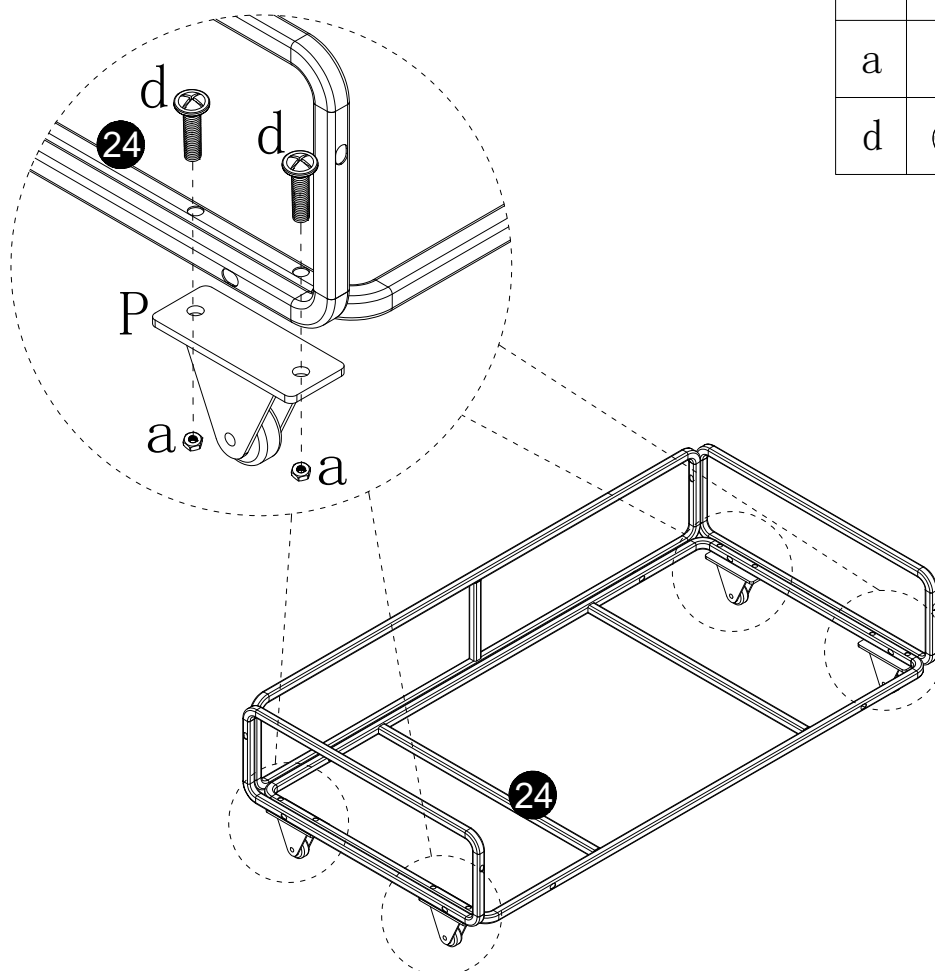

D		M6*28mm	2pcs
E		M6*60mm	1pc

37

a  M4 16pcsd  M4*28mm 16pcs

x2

38

P  1.0 8pcsa  M4 16pcsd  M4*28mm 16pcs

x2

x2

x2

This LED light strip
directly into the USB

Note:

1. Should be assembled on flat ground to keep balance.
2. Before completing the installation, do not tighten the screws.

It needs at least Before starting the two people to install.