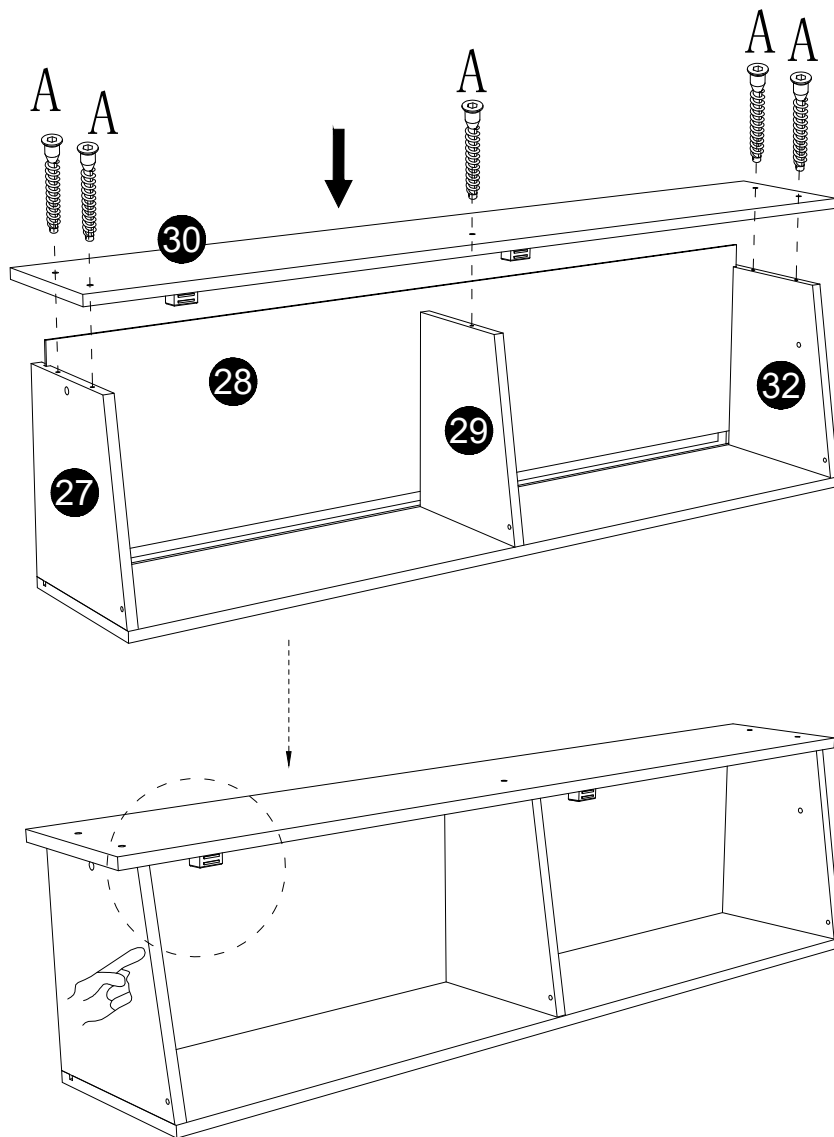

4

A M5*40mm 5pcs