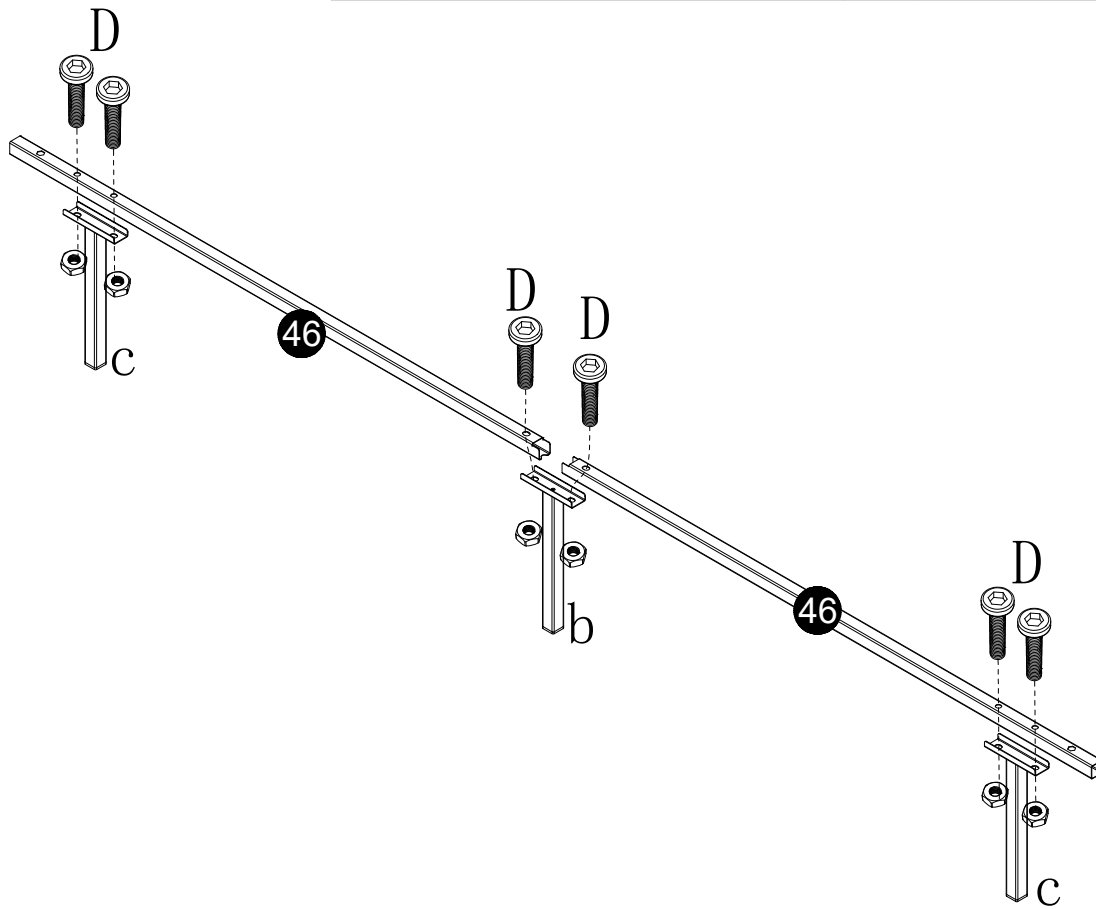

28

D		M6*28mm	1pc
G		M6*40mm	1pc

x2

31

D

M6*28mm 2pcs

32

A

M5*40mm 8pcs

G

M6*40mm 4pcs

33

Step 2

35

M		M4*10mm	5pcs
U			1pc
V			1pc

Step 1

Step 3

34

G		M6*40mm	4pcs
---	---	---------	------

35

c		21.5cm	2pcs	D		M6*28mm	6pcs
b		21.5cm	1pc	F		M6	6pcs

36

D		M6*28mm	2pcs
E		M6*60mm	1pc

37

a		M4	16pcs
d		M4*28mm	16pcs

38

P		1.0	8pcs
a		M4	16pcs
d		M4*28mm	16pcs

**x2****x2**

This LED light strip
directly into the USB