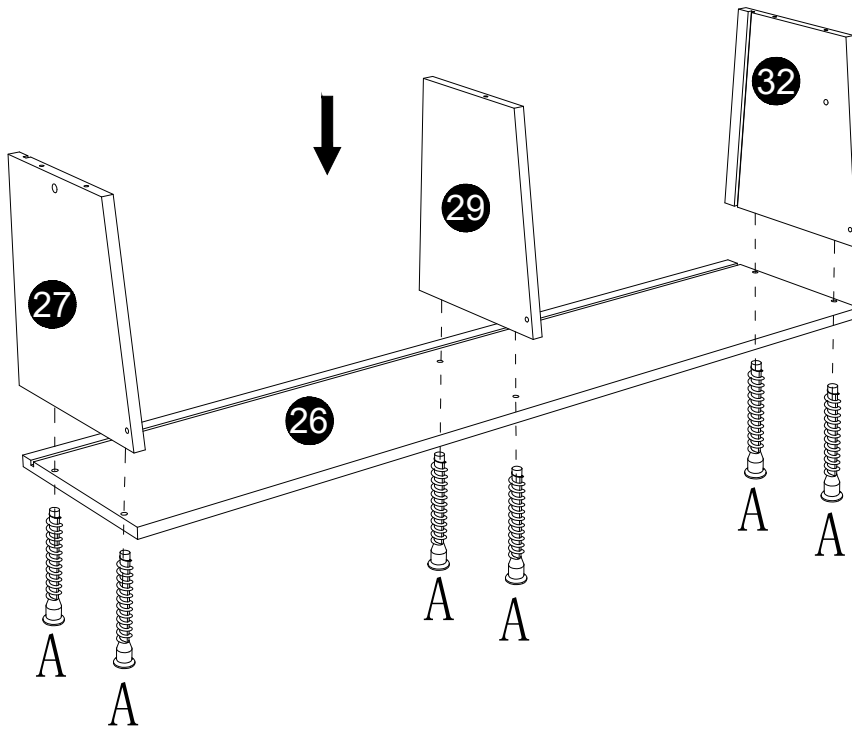

x2

This LED light strip
directly into the USB

Note:

1. Should be assembled on flat ground to keep balance.
2. Before completing the installation, do not tighten the screws.

It needs at least Before starting the two people to install.

Before starting the assembly, you must read the whole manual and follow the instructions

1

L		2pcs
M	 M4*10mm	4pcs

2

L		2pcs
M	 M4*10mm	4pcs

3

A  M5*40mm 6pcs

4

A  M5*40mm 5pcs

5

A  M5*40mm 10pcs

6

D  M6*28mm 2pcs

7

N

M6*40mm 4pcs