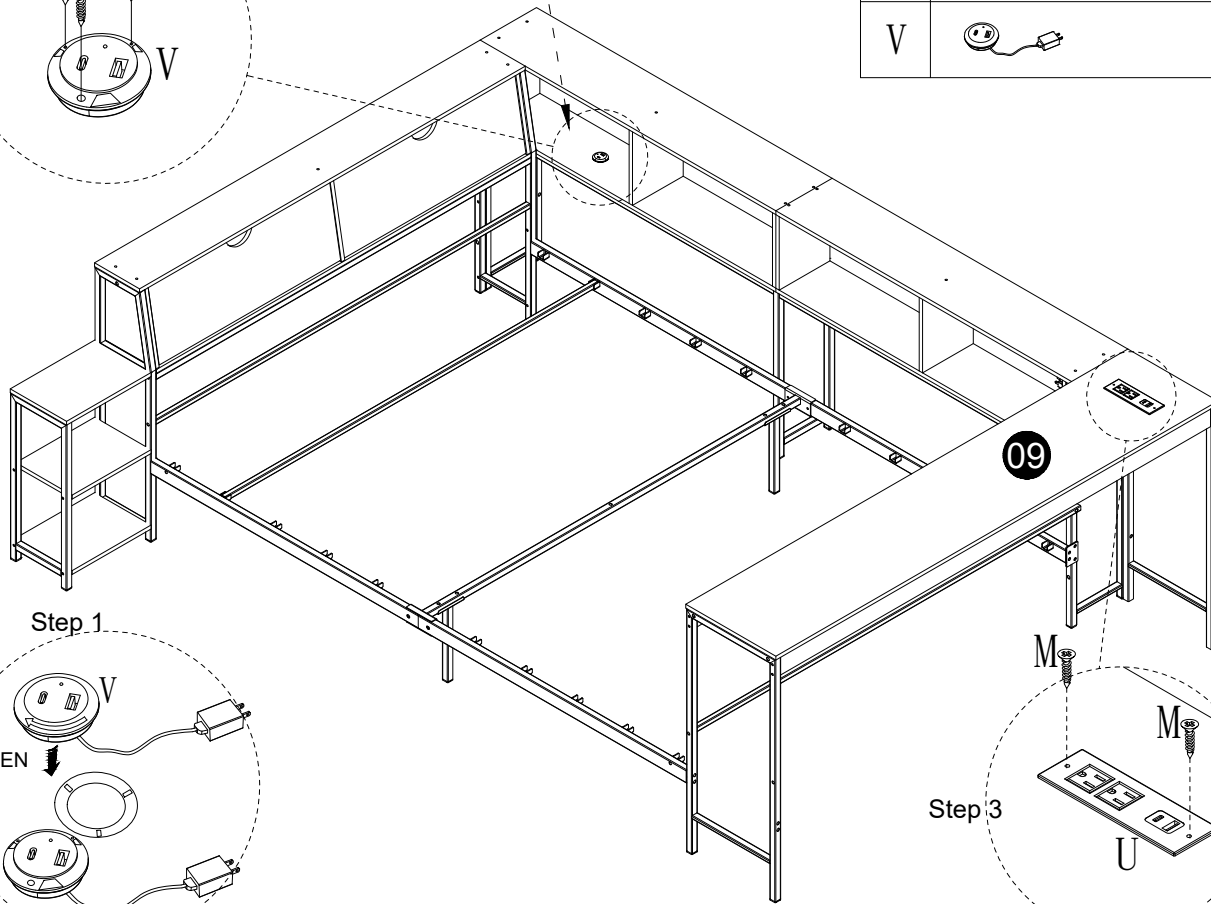

M5*40mm 8pcs

G

M6*40mm 4pcs

33

Step 2

35

M		M4*10mm	5pcs
U			1pc
V			1pc

Step 1

Step 3

34

G		M6*40mm	4pcs
---	---	---------	------

35

c		21.5cm	2pcs	D		M6*28mm	6pcs
b		21.5cm	1pc	F		M6	6pcs

36

D		M6*28mm	2pcs
E		M6*60mm	1pc

37

a		M4	16pcs
d		M4*28mm	16pcs

38

P		1.0	8pcs
a		M4	16pcs
d		M4*28mm	16pcs

**x2****x2**

This LED light strip
directly into the USB