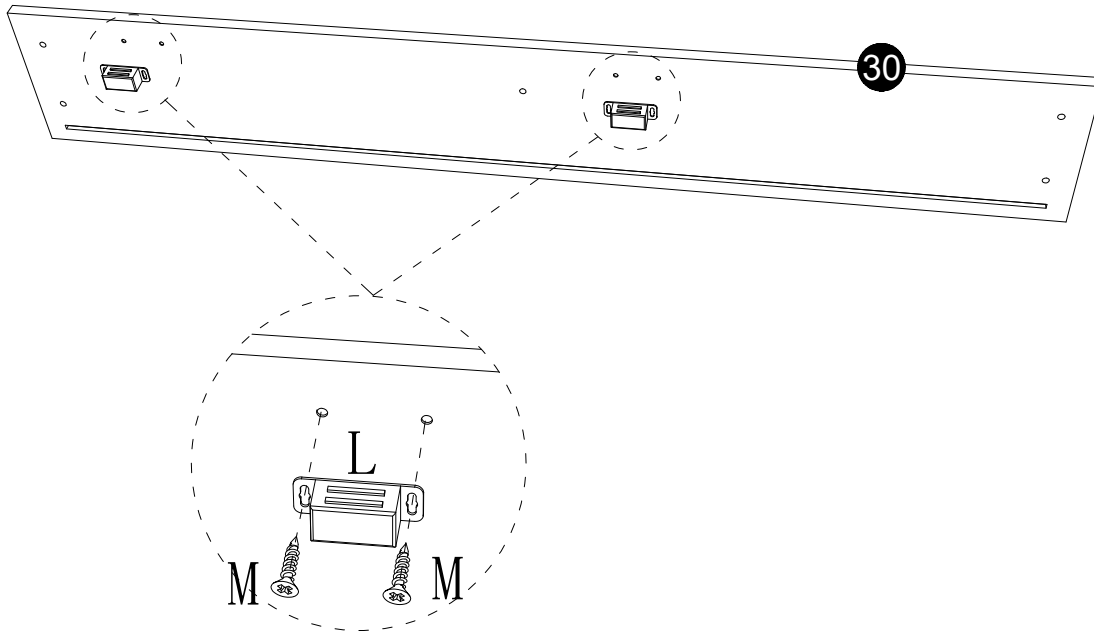

x2

This LED light strip
directly into the USB

Note:

1. Should be assembled on flat ground to keep balance.
2. Before completing the installation, do not tighten the screws.

It needs at least Before starting the two people to install.

Before starting the assembly, you must read the whole manual and follow the instructions

1

L		2pcs
M	 M4*10mm	4pcs

2

L		2pcs
M	 M4*10mm	4pcs

3

A  M5*40mm 6pcs

4