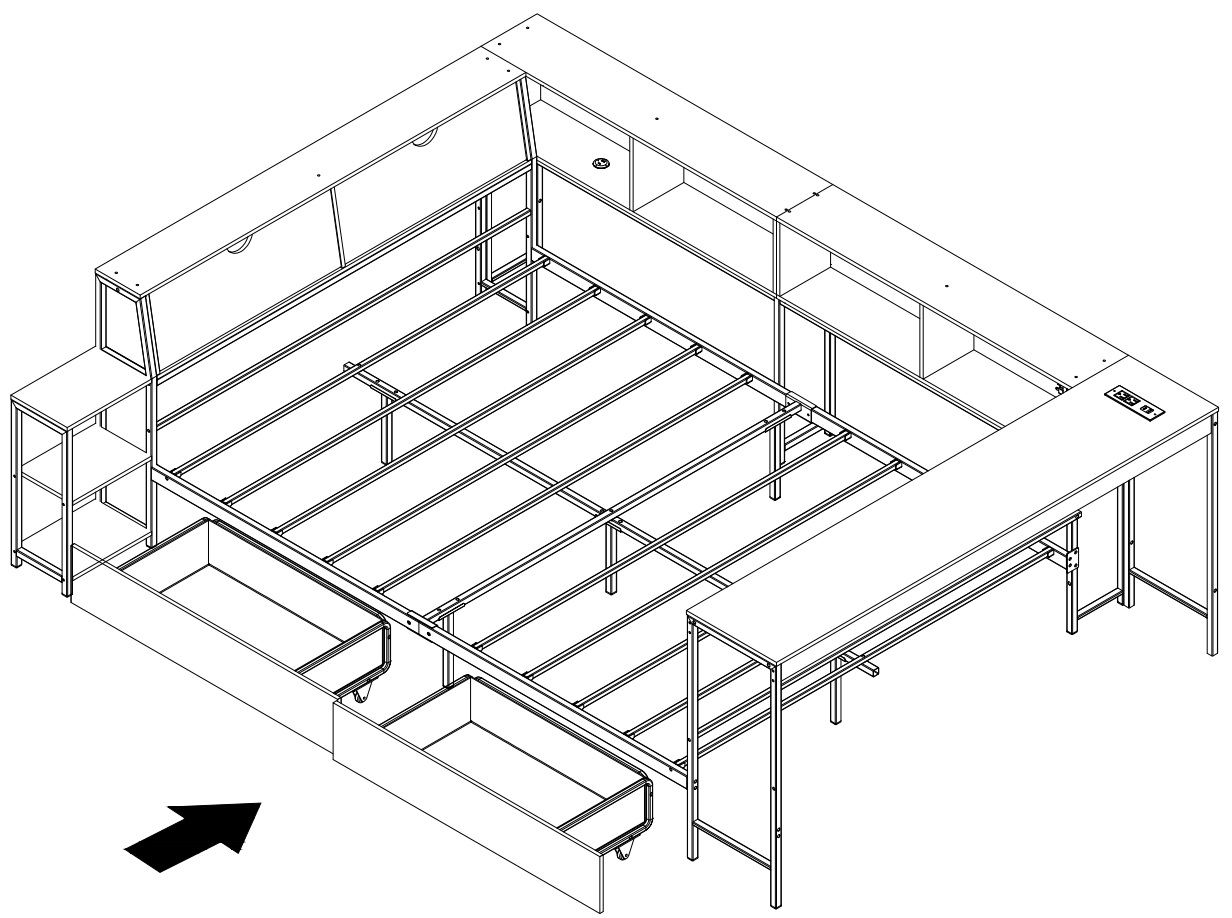

a		M4	16pcs
d		M4*28mm	16pcs

38

P		1.0	8pcs
a		M4	16pcs
d		M4*28mm	16pcs

**x2****x2**

This LED light strip
directly into the USB