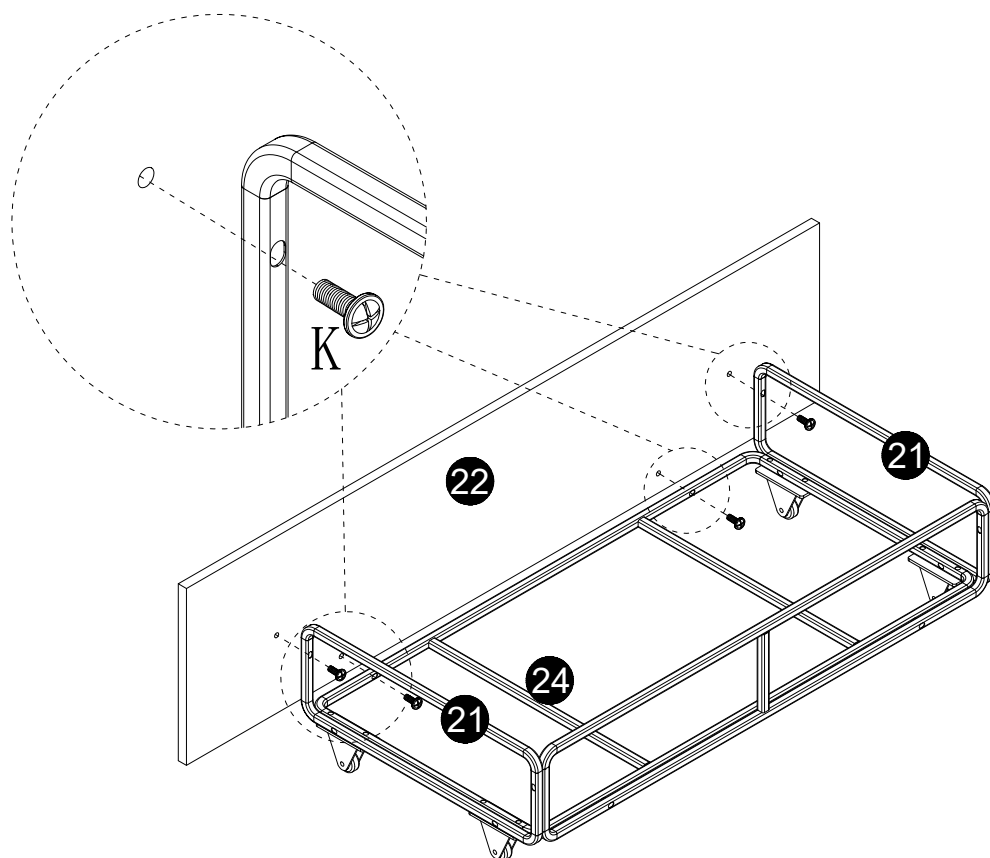

D		M6*28mm	2pcs
E		M6*60mm	1pc

37

a  M4 16pcsd  M4*28mm 16pcs

x2

38

P  1.0 8pcsa  M4 16pcsd  M4*28mm 16pcs

x2

x2

x2

This LED light strip
directly into the USB

Note:

1. Should be assembled on flat ground to keep balance.
2. Before completing the installation, do not tighten the screws.

It needs at least Before starting the two people to install.