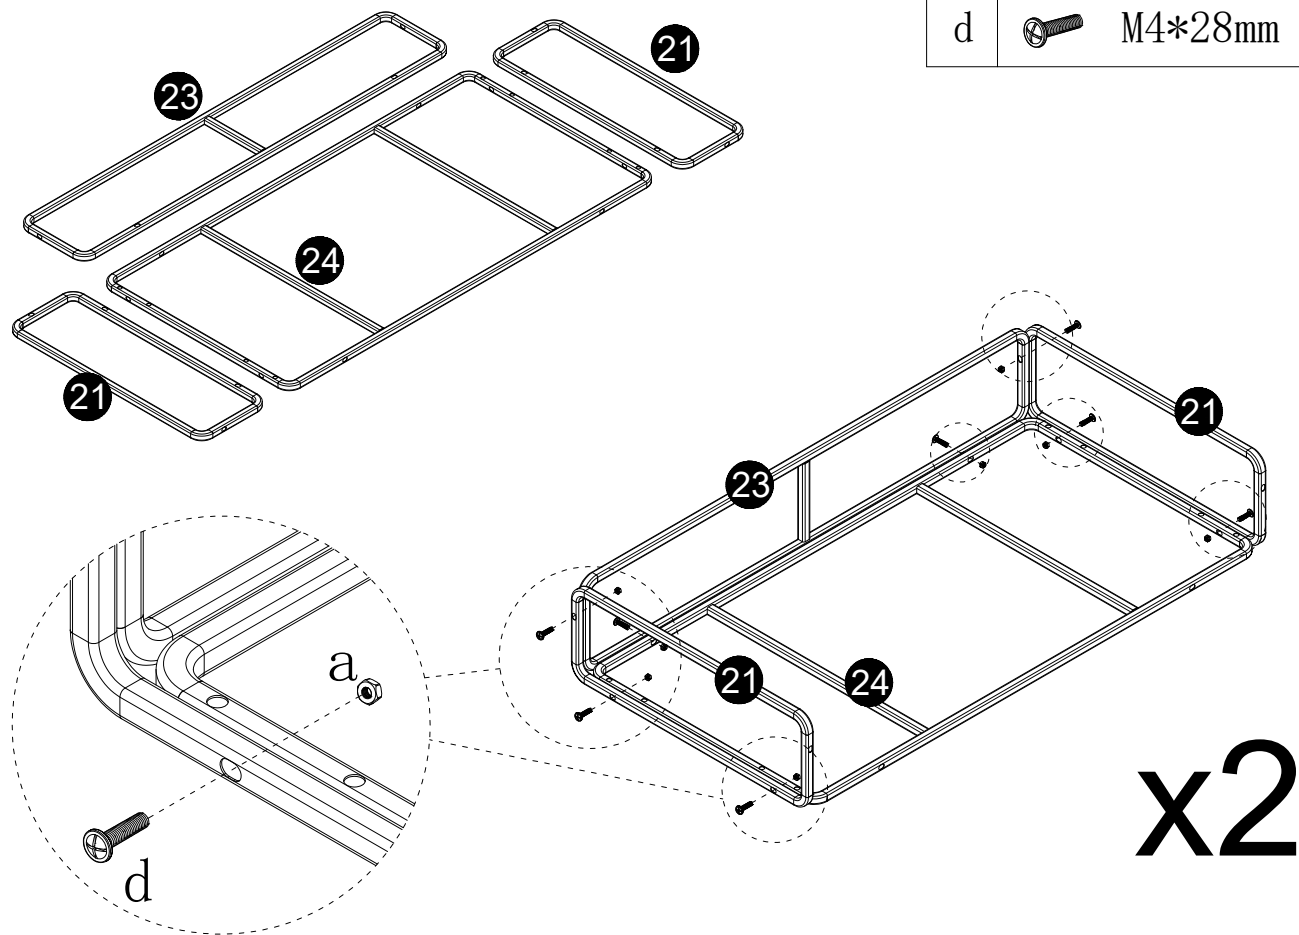

M5*40mm 8pcs

G

M6*40mm 4pcs

33

Step 2

35

M		M4*10mm	5pcs
U			1pc
V			1pc

Step 1

Step 3

34

G		M6*40mm	4pcs
---	---	---------	------

35

c		21.5cm	2pcs	D		M6*28mm	6pcs
b		21.5cm	1pc	F		M6	6pcs

36

D		M6*28mm	2pcs
E		M6*60mm	1pc

37

a		M4	16pcs
d		M4*28mm	16pcs

38

P		1.0	8pcs
a		M4	16pcs
d		M4*28mm	16pcs

**x2****x2**

This LED light strip
directly into the USB