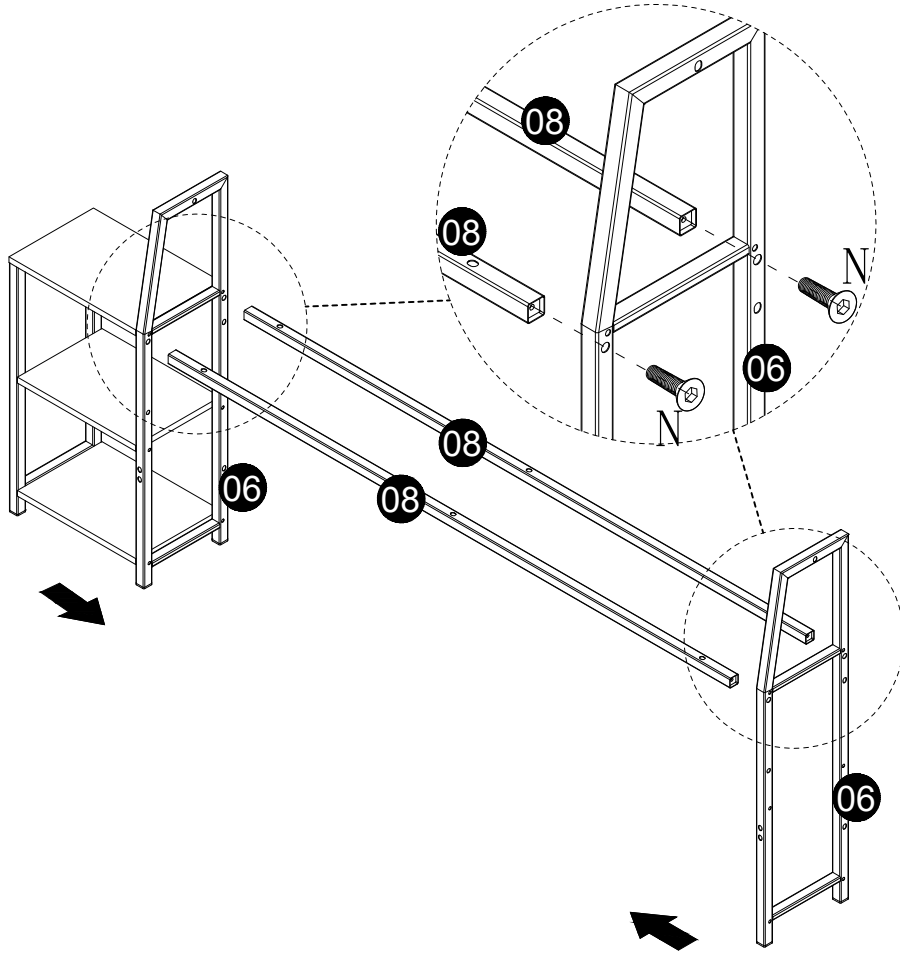

x2

This LED light strip
directly into the USB

Note:

1. Should be assembled on flat ground to keep balance.
2. Before completing the installation, do not tighten the screws.

It needs at least Before starting the two people to install.

A  M5*40mm 5pcs

5

A  M5*40mm 10pcs

6

D  M6*28mm 2pcs

7

N

M6*40mm 4pcs

8

D

M6*28mm 6pcs

9

D		M6*28mm	2pcs
G		M6*40mm	2pcs

10

S			4pcs
---	---	--	------

11