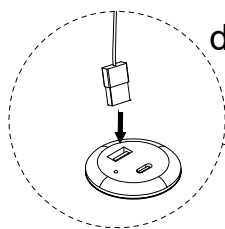

D		M6*28mm	2pcs
E		M6*60mm	1pc

37

a  M4 16pcsd  M4*28mm 16pcs

x2

38

P  1.0 8pcsa  M4 16pcsd  M4*28mm 16pcs

x2

x2

x2

This LED light strip
directly into the USB

Note:

1. Should be assembled on flat ground to keep balance.
2. Before completing the installation, do not tighten the screws.

It needs at least Before starting the two people to install.