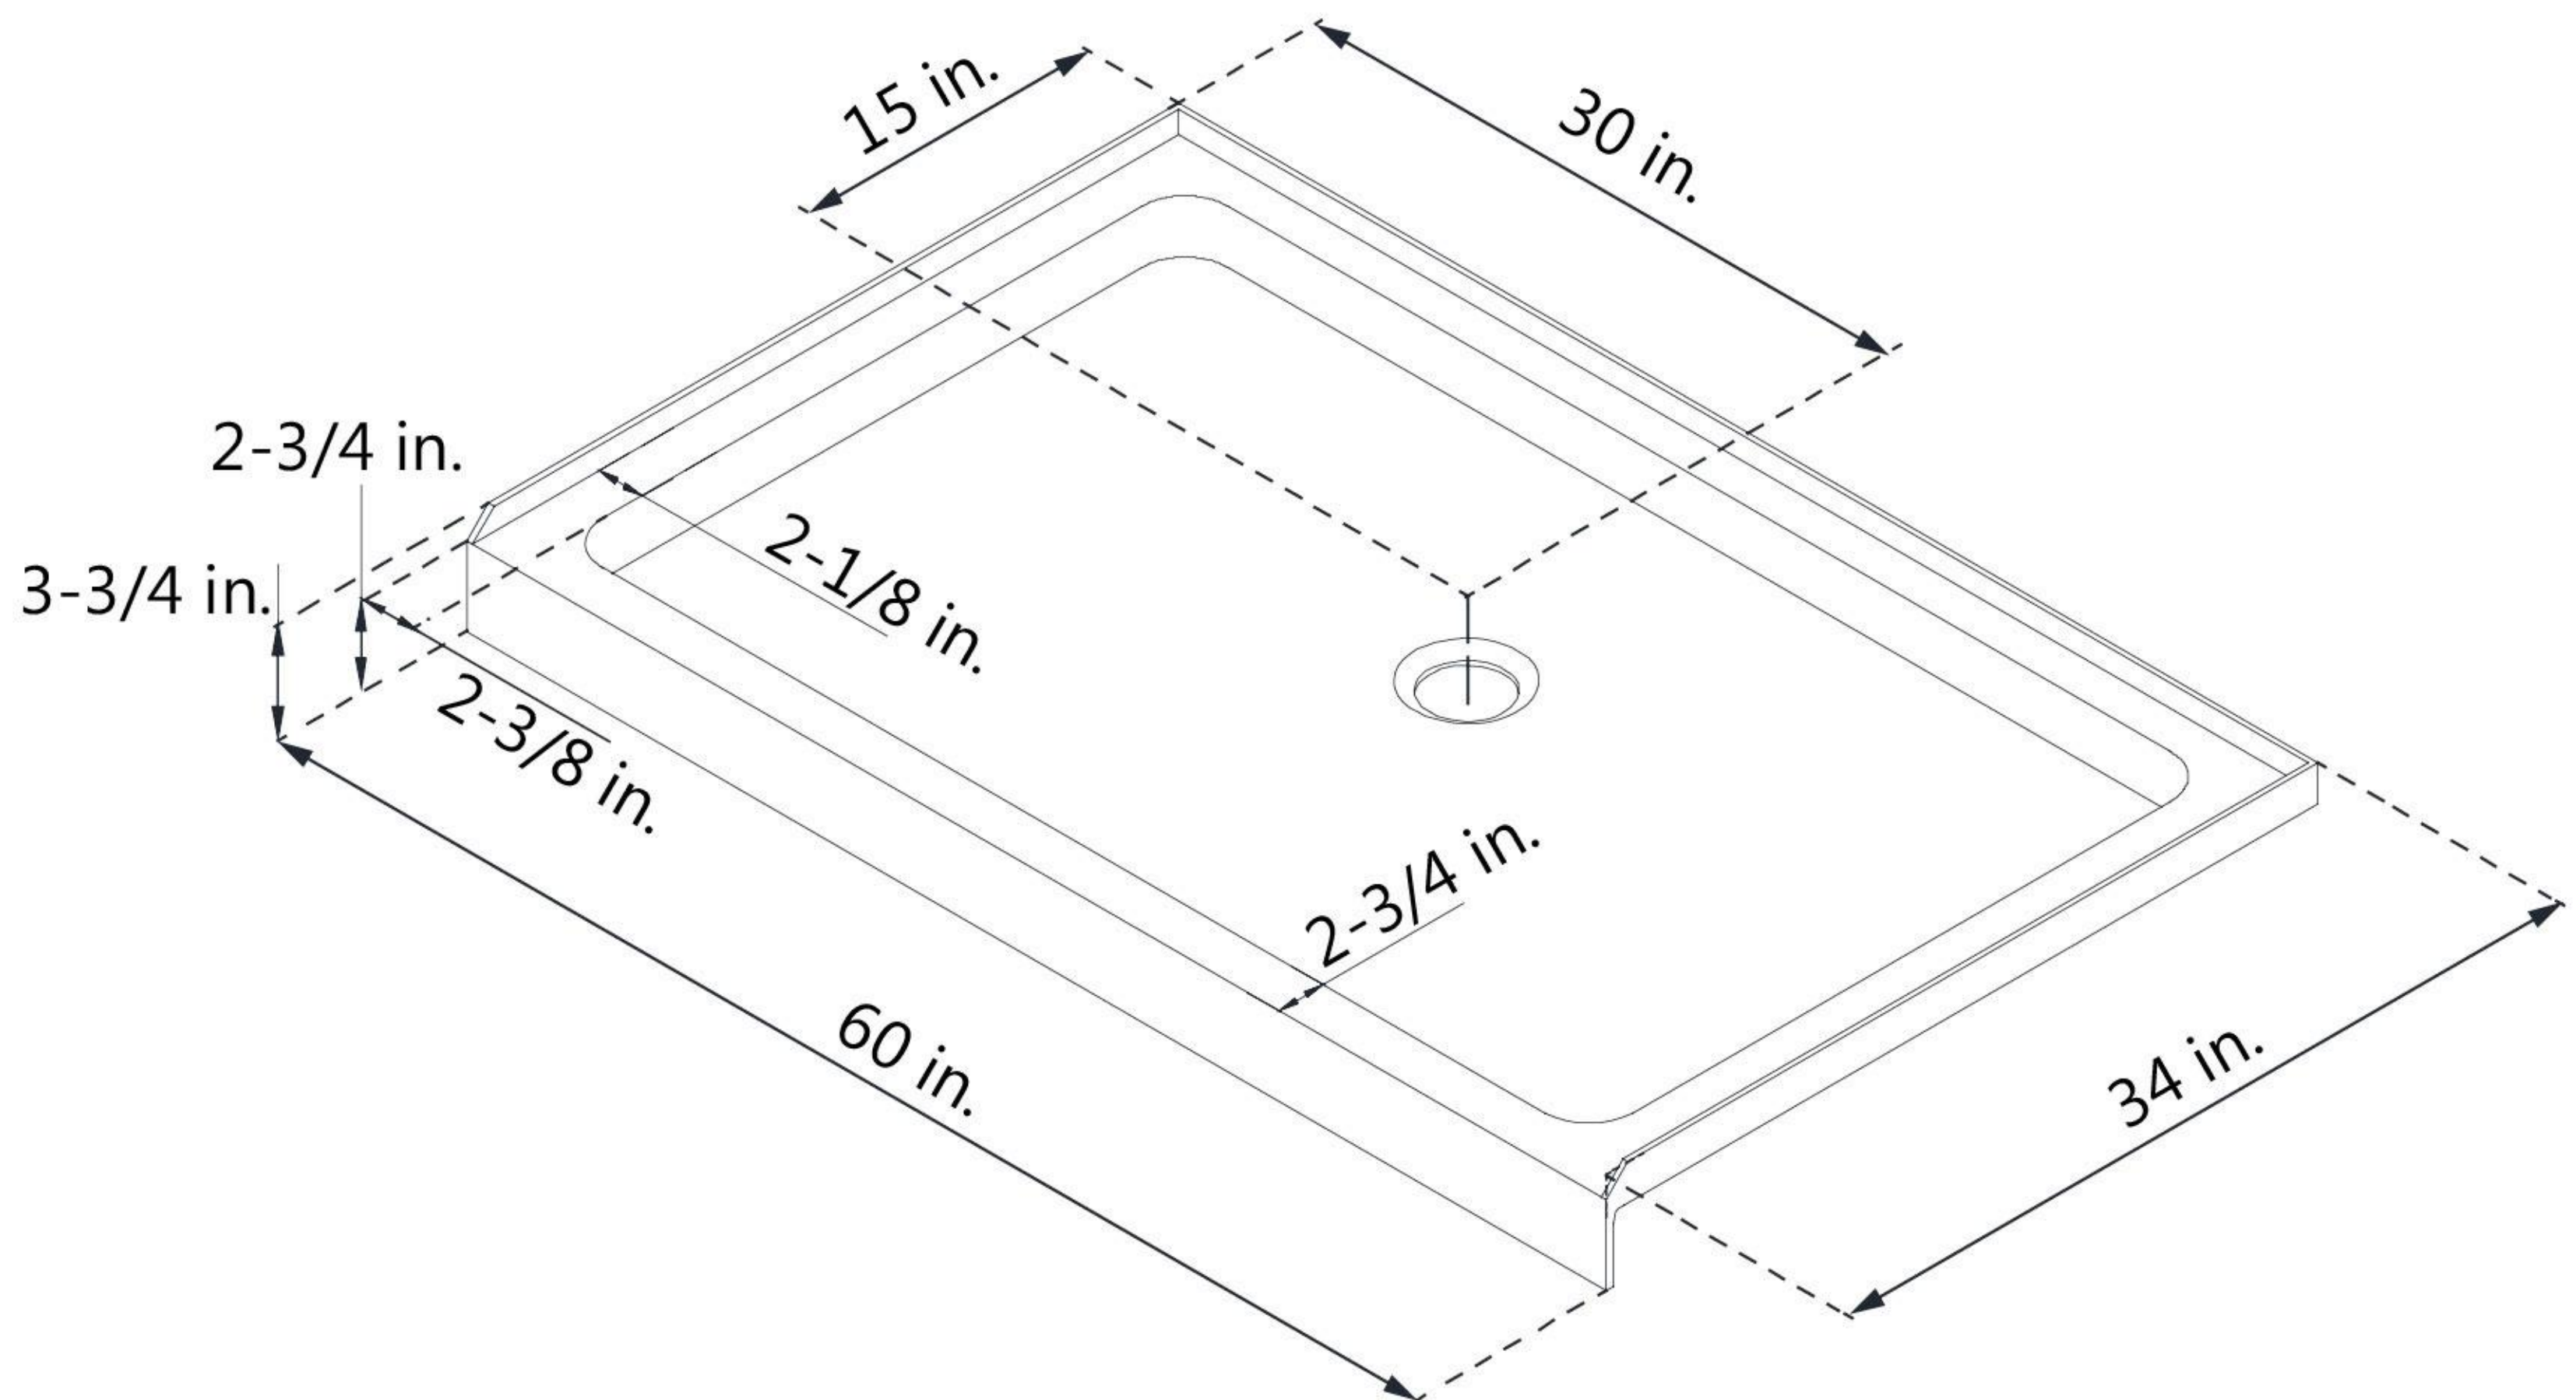

MODEL INFORMATION

DLT-1134600

SLIMLINE SHOWERBASE

SINGLE THRESHOLD

CENTER DRAIN

Drain Hole Specs

DreamLine reserves the right to update or modify the hardware or materials pictured without prior notice for the purpose of product improvement and customer satisfaction.