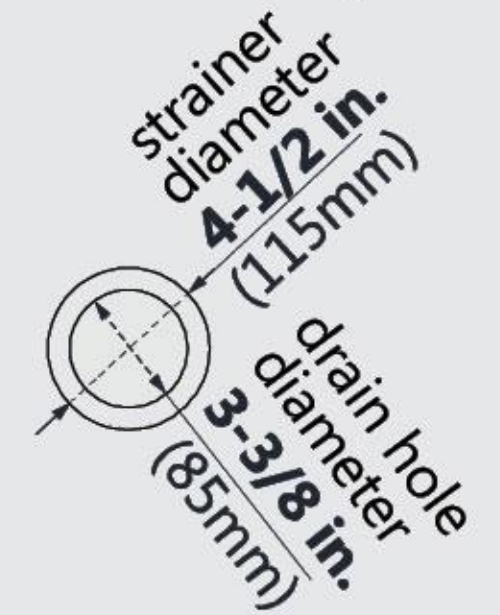

MODEL INFORMATION

DLT-1134600

SLIMLINE SHOWERBASE

SINGLE THRESHOLD

CENTER DRAIN

Drain Hole Specs

DreamLine reserves the right to update or modify the hardware or materials pictured without prior notice for the purpose of product improvement and customer satisfaction.