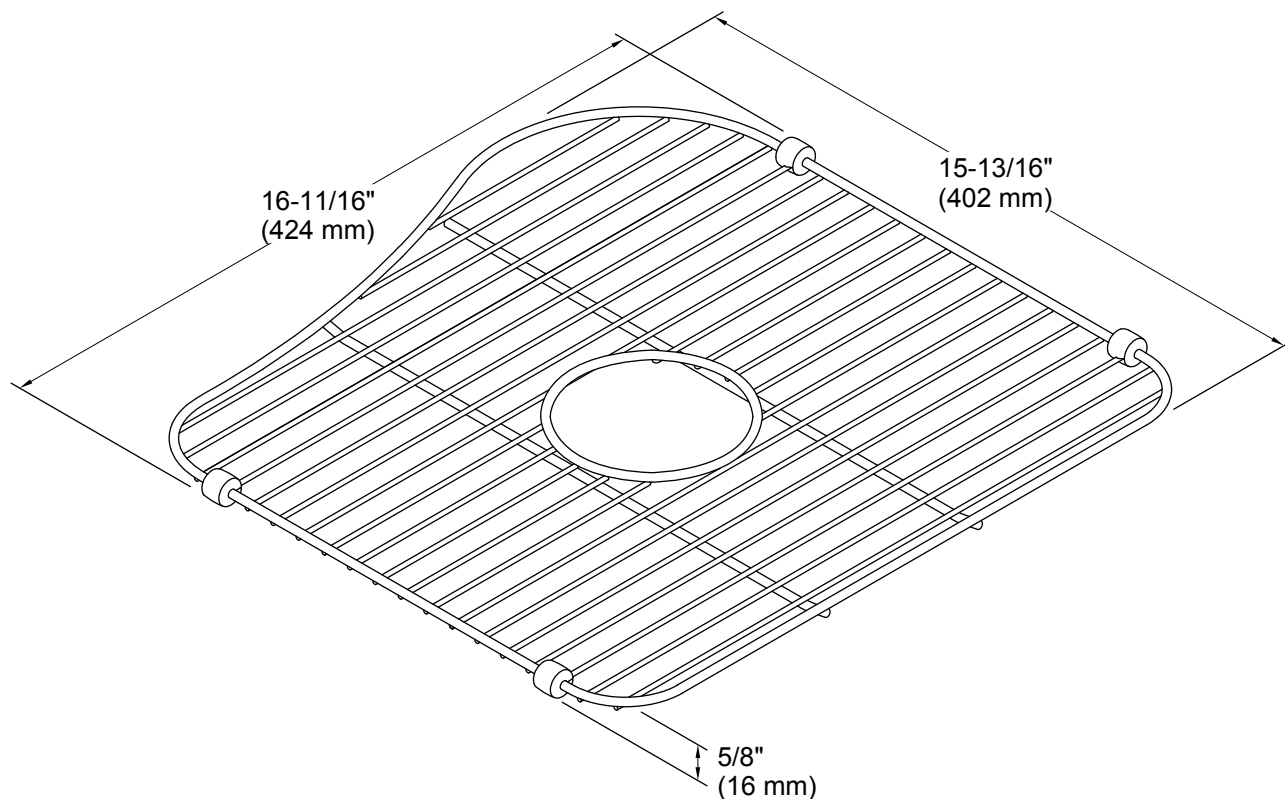

Features

- Fits in the large bowl of the K-3361 Staccato kitchen sink.
- Durable stainless-steel construction.
- Helps protect sink surface from daily wear.
- Innovative wheels around the perimeter provide a secure fit and reduce debris buildup.
- Dishwasher safe.

Technical Information

All product dimensions are nominal.