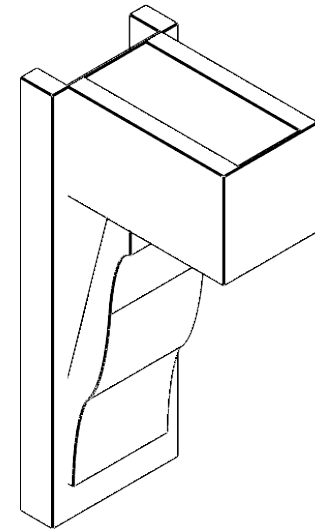

ITEM NUMBER: OUTUROC060X080X12000X24000X060X020X060FST44RCPR

6"W TOP X 8"W BACK X 12"D X 24"H X 6"T TOP X 2"T BACK TIMBERTHANE ROUGH CEDAR FUNSTON FAUX WOOD OPEN OUTLOOKER, BLOCK TOP AND BACK, 6"W CLOSED BRACE, PRIMED TAN

SIDE PROFILE

FRONT PROFILE

ISOMETRIC

GENERATED DATE : 07/06/2023

EKENA MILLWORK
2300 WEST MAIN ST.
CLARKSVILLE, TX 75426
TOLL FREE: 866-607-0453
WWW.EKENAMILLWORK.COM

NOTES

1. INSTALLATION TO BE COMPLETED IN ACCORDANCE WITH MANUFACTURER'S SPECIFICATIONS.
2. DRAWING MAY NOT BE TO SCALE
3. THIS DRAWING IS INTENDED FOR DESIGN AND PLANNING PURPOSES ONLY.
4. ALL INFORMATION CONTAINED HEREIN WAS CURRENT AT THE TIME OF DEVELOPMENT BUT MUST BE REVIEWED AND APPROVED BY THE PRODUCT MANUFACTURER TO BE CONSIDERED ACCURATE.
5. TIMBERTHANE ARCHITECTURAL PRODUCTS ARE MADE FROM HIGH DENSITY URETHANE AND COME FACTORY PRIMED