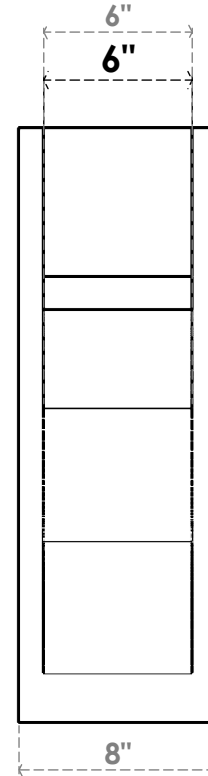

ITEM NUMBER: OUTUROC060X080X12000X24000X060X020X060FST44RCPR

6"W TOP X 8"W BACK X 12"D X 24"H X 6"T TOP X 2"T BACK TIMBERTHANE ROUGH CEDAR FUNSTON FAUX WOOD OPEN OUTLOOKER, BLOCK TOP AND BACK, 6"W CLOSED BRACE, PRIMED TAN

SIDE PROFILE

FRONT PROFILE

ISOMETRIC

GENERATED DATE : 07/06/2023

EKENA MILLWORK
2300 WEST MAIN ST.
CLARKSVILLE, TX 75426
TOLL FREE: 866-607-0453
WWW.EKENAMILLWORK.COM

NOTES

1. INSTALLATION TO BE COMPLETED IN ACCORDANCE WITH MANUFACTURER'S SPECIFICATIONS.
2. DRAWING MAY NOT BE TO SCALE
3. THIS DRAWING IS INTENDED FOR DESIGN AND PLANNING PURPOSES ONLY.
4. ALL INFORMATION CONTAINED HEREIN WAS CURRENT AT THE TIME OF DEVELOPMENT BUT MUST BE REVIEWED AND APPROVED BY THE PRODUCT MANUFACTURER TO BE CONSIDERED ACCURATE.
5. TIMBERTHANE ARCHITECTURAL PRODUCTS ARE MADE FROM HIGH DENSITY URETHANE AND COME FACTORY PRIMED