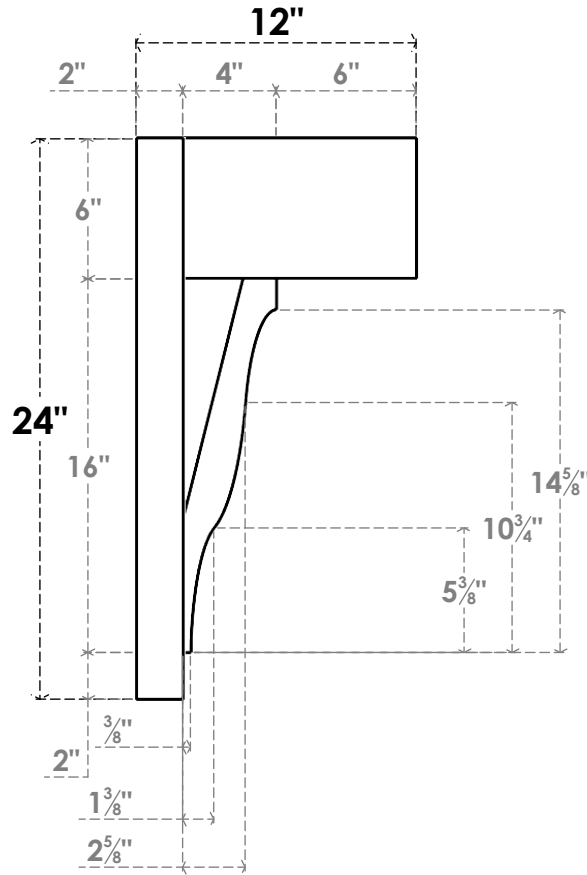

ITEM NUMBER: OUTUROC060X080X12000X24000X060X020X060FST44RCPR

6"W TOP X 8"W BACK X 12"D X 24"H X 6"T TOP X 2"T BACK TIMBERTHANE ROUGH CEDAR FUNSTON FAUX WOOD OPEN OUTLOOKER, BLOCK TOP AND BACK, 6"W CLOSED BRACE, PRIMED TAN

SIDE PROFILE

FRONT PROFILE

ISOMETRIC

GENERATED DATE : 07/06/2023

EKENA MILLWORK
2300 WEST MAIN ST.
CLARKSVILLE, TX 75426
TOLL FREE: 866-607-0453
WWW.EKENAMILLWORK.COM

NOTES

1. INSTALLATION TO BE COMPLETED IN ACCORDANCE WITH MANUFACTURER'S SPECIFICATIONS.
2. DRAWING MAY NOT BE TO SCALE
3. THIS DRAWING IS INTENDED FOR DESIGN AND PLANNING PURPOSES ONLY.
4. ALL INFORMATION CONTAINED HEREIN WAS CURRENT AT THE TIME OF DEVELOPMENT BUT MUST BE REVIEWED AND APPROVED BY THE PRODUCT MANUFACTURER TO BE CONSIDERED ACCURATE.
5. TIMBERTHANE ARCHITECTURAL PRODUCTS ARE MADE FROM HIGH DENSITY URETHANE AND COME FACTORY PRIMED