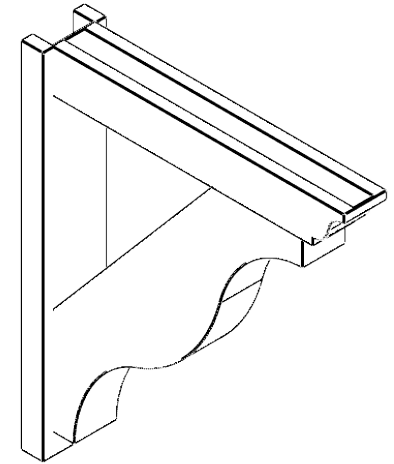

ITEM NUMBER: OUTUROC040X060X30000X34000X040X020X040FST04RCPR

4"W TOP X 6"W BACK X 30"D X 34"H X 4"T TOP X 2"T BACK TIMBERTHANE ROUGH CEDAR FUNSTON FAUX WOOD OPEN OUTLOOKER, TRADITIONAL TOP AND BLOCK BACK, 4"W CLOSED BRACE, PRIMED TAN

ISOMETRIC

GENERATED DATE : 07/06/2023

EKENA MILLWORK
2300 WEST MAIN ST.
CLARKSVILLE, TX 75426
TOLL FREE: 866-607-0453
WWW.EKENAMILLWORK.COM

NOTES

1. INSTALLATION TO BE COMPLETED IN ACCORDANCE WITH MANUFACTURER'S SPECIFICATIONS.
2. DRAWING MAY NOT BE TO SCALE
3. THIS DRAWING IS INTENDED FOR DESIGN AND PLANNING PURPOSES ONLY.
4. ALL INFORMATION CONTAINED HEREIN WAS CURRENT AT THE TIME OF DEVELOPMENT BUT MUST BE REVIEWED AND APPROVED BY THE PRODUCT MANUFACTURER TO BE CONSIDERED ACCURATE.
5. TIMBERTHANE ARCHITECTURAL PRODUCTS ARE MADE FROM HIGH DENSITY URETHANE AND COME FACTORY PRIMED