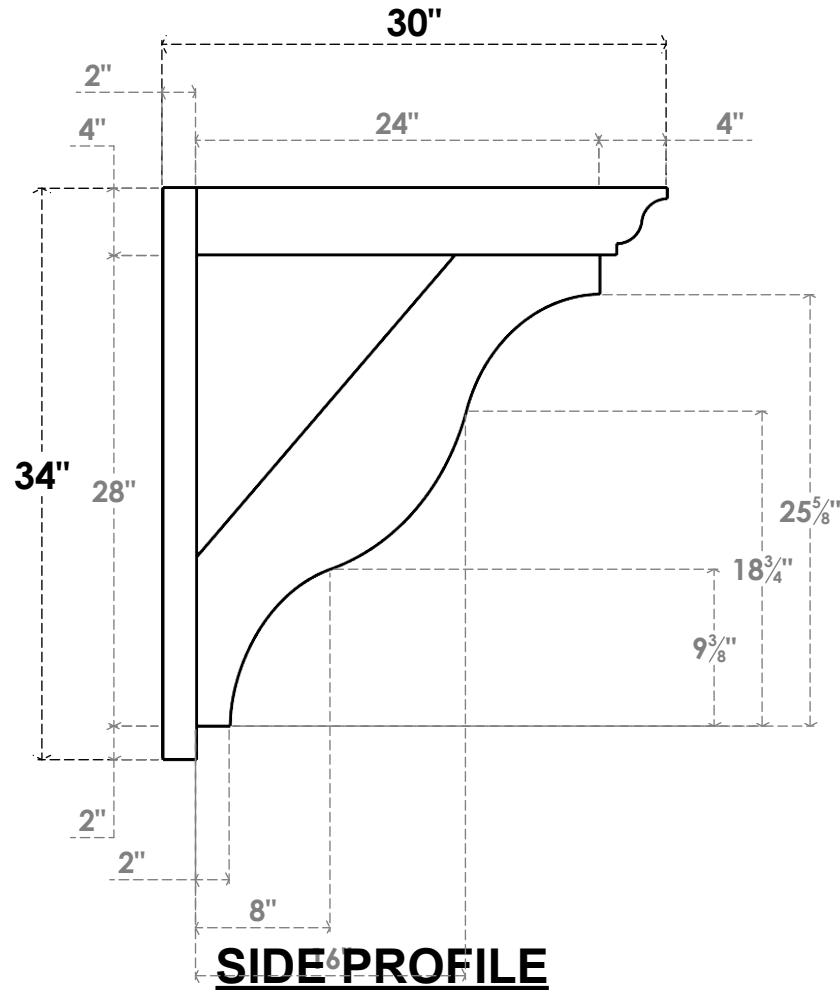

ITEM NUMBER: OUTUROC040X060X30000X34000X040X020X040FST04RCPR

4"W TOP X 6"W BACK X 30"D X 34"H X 4"T TOP X 2"T BACK TIMBERTHANE ROUGH CEDAR FUNSTON FAUX WOOD OPEN OUTLOOKER, TRADITIONAL TOP AND BLOCK BACK, 4"W CLOSED BRACE, PRIMED TAN

ISOMETRIC

GENERATED DATE : 07/06/2023

EKENA MILLWORK
2300 WEST MAIN ST.
CLARKSVILLE, TX 75426
TOLL FREE: 866-607-0453
WWW.EKENAMILLWORK.COM

NOTES

1. INSTALLATION TO BE COMPLETED IN ACCORDANCE WITH MANUFACTURER'S SPECIFICATIONS.
2. DRAWING MAY NOT BE TO SCALE
3. THIS DRAWING IS INTENDED FOR DESIGN AND PLANNING PURPOSES ONLY.
4. ALL INFORMATION CONTAINED HEREIN WAS CURRENT AT THE TIME OF DEVELOPMENT BUT MUST BE REVIEWED AND APPROVED BY THE PRODUCT MANUFACTURER TO BE CONSIDERED ACCURATE.
5. TIMBERTHANE ARCHITECTURAL PRODUCTS ARE MADE FROM HIGH DENSITY URETHANE AND COME FACTORY PRIMED