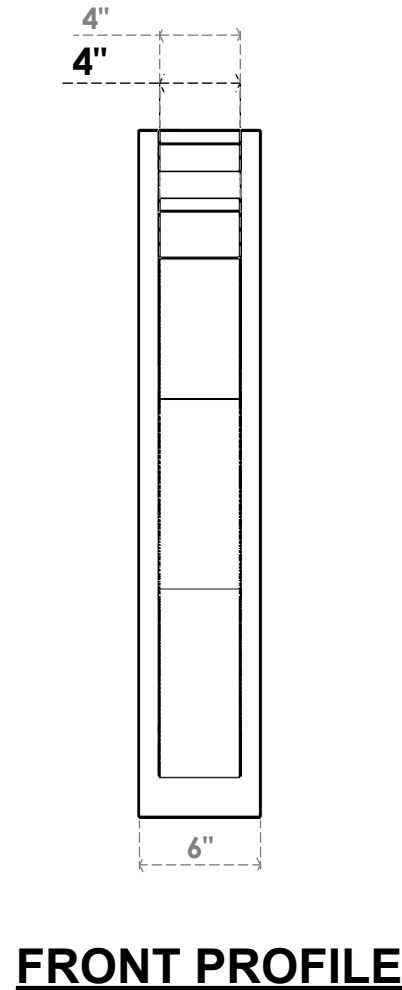

ITEM NUMBER: OUTUROC040X060X30000X34000X040X020X040FST04RCPR

4"W TOP X 6"W BACK X 30"D X 34"H X 4"T TOP X 2"T BACK TIMBERTHANE ROUGH CEDAR FUNSTON FAUX WOOD OPEN OUTLOOKER, TRADITIONAL TOP AND BLOCK BACK, 4"W CLOSED BRACE, PRIMED TAN

ISOMETRIC

GENERATED DATE : 07/06/2023

EKENA MILLWORK
2300 WEST MAIN ST.
CLARKSVILLE, TX 75426
TOLL FREE: 866-607-0453
WWW.EKENAMILLWORK.COM

NOTES

1. INSTALLATION TO BE COMPLETED IN ACCORDANCE WITH MANUFACTURER'S SPECIFICATIONS.
2. DRAWING MAY NOT BE TO SCALE
3. THIS DRAWING IS INTENDED FOR DESIGN AND PLANNING PURPOSES ONLY.
4. ALL INFORMATION CONTAINED HEREIN WAS CURRENT AT THE TIME OF DEVELOPMENT BUT MUST BE REVIEWED AND APPROVED BY THE PRODUCT MANUFACTURER TO BE CONSIDERED ACCURATE.
5. TIMBERTHANE ARCHITECTURAL PRODUCTS ARE MADE FROM HIGH DENSITY URETHANE AND COME FACTORY PRIMED