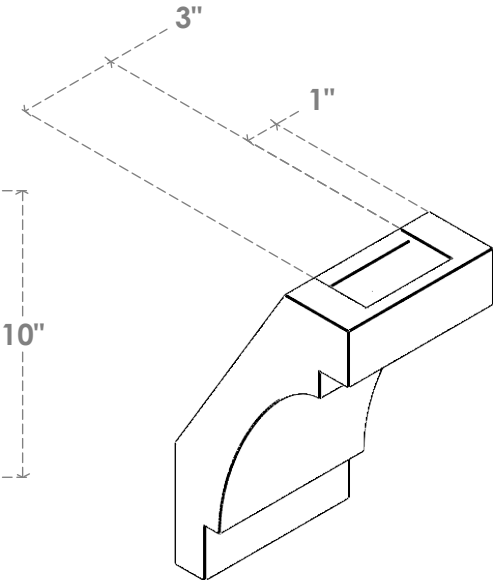

ITEM NUMBER: BRCURO050X06000X10000MRCRCPR

5"W X 6"D X 10"H MERCED ROUGH CEDAR WOODGRAIN OPEN
TIMBERTHANE BRACE, PRIMED TAN

SIDE PROFILE

FRONT PROFILE

ISOMETRIC

EKENA MILLWORK
2300 WEST MAIN ST.
CLARKSVILLE, TX 75426
TOLL FREE: 866-607-0453
WWW.EKENAMILLWORK.COM

NOTES

1. INSTALLATION TO BE COMPLETED IN ACCORDANCE WITH MANUFACTURER'S SPECIFICATIONS.
2. DRAWING MAY NOT BE TO SCALE
3. THIS DRAWING IS INTENDED FOR DESIGN AND PLANNING PURPOSES ONLY.
4. ALL INFORMATION CONTAINED HEREIN WAS CURRENT AT THE TIME OF DEVELOPMENT BUT MUST BE REVIEWED AND APPROVED BY THE PRODUCT MANUFACTURER TO BE CONSIDERED ACCURATE.
5. TIMBERTHANE ARCHITECTURAL PRODUCTS ARE MADE FROM HIGH DENSITY URETHANE AND COME FACTORY PRIMED