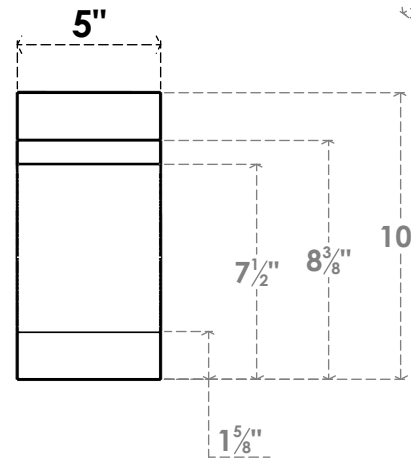

ITEM NUMBER: BRCURO050X06000X10000MRCRCPR

5"W X 6"D X 10"H MERCED ROUGH CEDAR WOODGRAIN OPEN
TIMBERTHANE BRACE, PRIMED TAN

SIDE PROFILE

FRONT PROFILE

ISOMETRIC

EKENA MILLWORK
2300 WEST MAIN ST.
CLARKSVILLE, TX 75426
TOLL FREE: 866-607-0453
WWW.EKENAMILLWORK.COM

NOTES

1. INSTALLATION TO BE COMPLETED IN ACCORDANCE WITH MANUFACTURER'S SPECIFICATIONS.
2. DRAWING MAY NOT BE TO SCALE
3. THIS DRAWING IS INTENDED FOR DESIGN AND PLANNING PURPOSES ONLY.
4. ALL INFORMATION CONTAINED HEREIN WAS CURRENT AT THE TIME OF DEVELOPMENT BUT MUST BE REVIEWED AND APPROVED BY THE PRODUCT MANUFACTURER TO BE CONSIDERED ACCURATE.
5. TIMBERTHANE ARCHITECTURAL PRODUCTS ARE MADE FROM HIGH DENSITY URETHANE AND COME FACTORY PRIMED