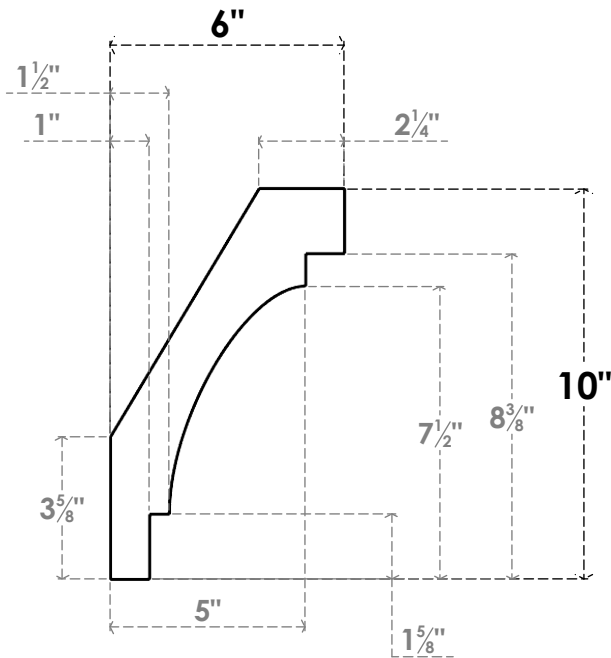

ITEM NUMBER: BRCURO050X06000X10000MRCRCPR

5"W X 6"D X 10"H MERCED ROUGH CEDAR WOODGRAIN OPEN
TIMBERTHANE BRACE, PRIMED TAN

SIDE PROFILE

FRONT PROFILE

ISOMETRIC

EKENA MILLWORK
2300 WEST MAIN ST.
CLARKSVILLE, TX 75426
TOLL FREE: 866-607-0453
WWW.EKENAMILLWORK.COM

NOTES

1. INSTALLATION TO BE COMPLETED IN ACCORDANCE WITH MANUFACTURER'S SPECIFICATIONS.
2. DRAWING MAY NOT BE TO SCALE
3. THIS DRAWING IS INTENDED FOR DESIGN AND PLANNING PURPOSES ONLY.
4. ALL INFORMATION CONTAINED HEREIN WAS CURRENT AT THE TIME OF DEVELOPMENT BUT MUST BE REVIEWED AND APPROVED BY THE PRODUCT MANUFACTURER TO BE CONSIDERED ACCURATE.
5. TIMBERTHANE ARCHITECTURAL PRODUCTS ARE MADE FROM HIGH DENSITY URETHANE AND COME FACTORY PRIMED