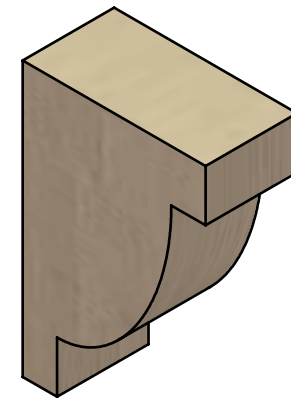

ITEM NUMBER: CORU02X04X06ALPRCPR

2"W X 4"D X 6"H SERIES 2 CLASSIC ALPINE ROUGH CEDAR TIMBERTHANE
FAUX WOOD CORBEL, PRIMED

SIDE PROFILE

FRONT PROFILE

ISOMETRIC

EKENA MILLWORK
2300 WEST MAIN ST.
CLARKSVILLE, TX 75426
TOLL FREE: 866-607-0453
WWW.EKENAMILLWORK.COM

NOTES

1. INSTALLATION TO BE COMPLETED IN ACCORDANCE WITH MANUFACTURER'S SPECIFICATIONS.
2. DRAWING MAY NOT BE TO SCALE
3. THIS DRAWING IS INTENDED FOR DESIGN AND PLANNING PURPOSES ONLY.
4. ALL INFORMATION CONTAINED HEREIN WAS CURRENT AT THE TIME OF DEVELOPMENT BUT MUST BE REVIEWED AND APPROVED BY THE PRODUCT MANUFACTURER TO BE CONSIDERED ACCURATE.
5. TIMBERTHANE ARCHITECTURAL PRODUCTS ARE MADE FROM HIGH DENSITY URETHANE AND COME FACTORY PRIMED