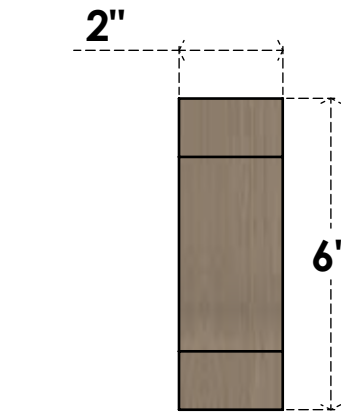

ITEM NUMBER: CORU02X04X06ALPRCPR

2"W X 4"D X 6"H SERIES 2 CLASSIC ALPINE ROUGH CEDAR TIMBERTHANE
FAUX WOOD CORBEL, PRIMED

SIDE PROFILE

FRONT PROFILE

ISOMETRIC

EKENA MILLWORK
2300 WEST MAIN ST.
CLARKSVILLE, TX 75426
TOLL FREE: 866-607-0453
WWW.EKENAMILLWORK.COM

NOTES

1. INSTALLATION TO BE COMPLETED IN ACCORDANCE WITH MANUFACTURER'S SPECIFICATIONS.
2. DRAWING MAY NOT BE TO SCALE
3. THIS DRAWING IS INTENDED FOR DESIGN AND PLANNING PURPOSES ONLY.
4. ALL INFORMATION CONTAINED HEREIN WAS CURRENT AT THE TIME OF DEVELOPMENT BUT MUST BE REVIEWED AND APPROVED BY THE PRODUCT MANUFACTURER TO BE CONSIDERED ACCURATE.
5. TIMBERTHANE ARCHITECTURAL PRODUCTS ARE MADE FROM HIGH DENSITY URETHANE AND COME FACTORY PRIMED