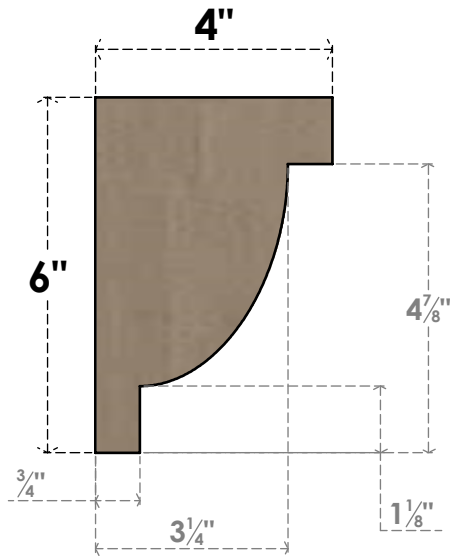

ITEM NUMBER: CORU02X04X06ALPRCPR

2"W X 4"D X 6"H SERIES 2 CLASSIC ALPINE ROUGH CEDAR TIMBERTHANE
FAUX WOOD CORBEL, PRIMED

SIDE PROFILE

FRONT PROFILE

ISOMETRIC

EKENA MILLWORK
2300 WEST MAIN ST.
CLARKSVILLE, TX 75426
TOLL FREE: 866-607-0453
WWW.EKENAMILLWORK.COM

NOTES

1. INSTALLATION TO BE COMPLETED IN ACCORDANCE WITH MANUFACTURER'S SPECIFICATIONS.
2. DRAWING MAY NOT BE TO SCALE
3. THIS DRAWING IS INTENDED FOR DESIGN AND PLANNING PURPOSES ONLY.
4. ALL INFORMATION CONTAINED HEREIN WAS CURRENT AT THE TIME OF DEVELOPMENT BUT MUST BE REVIEWED AND APPROVED BY THE PRODUCT MANUFACTURER TO BE CONSIDERED ACCURATE.
5. TIMBERTHANE ARCHITECTURAL PRODUCTS ARE MADE FROM HIGH DENSITY URETHANE AND COME FACTORY PRIMED