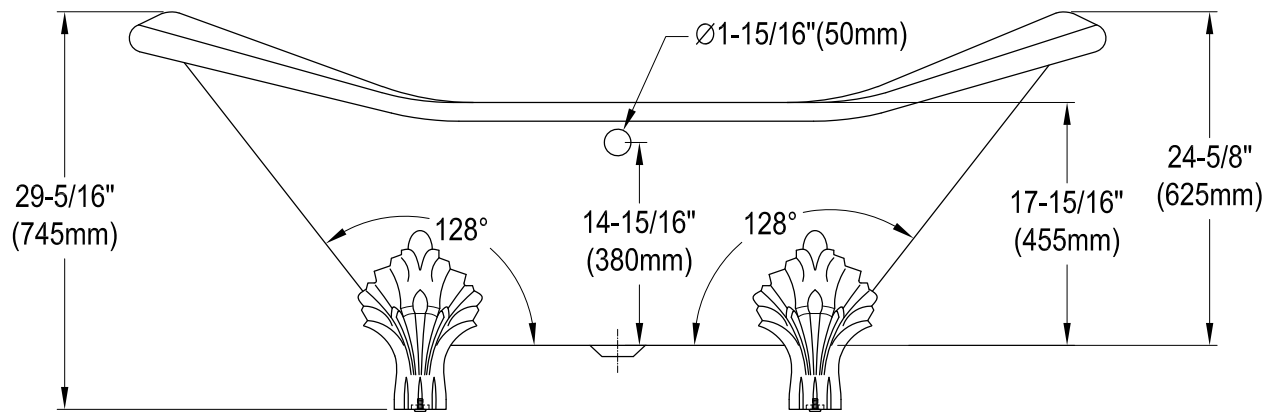

72" Cast Iron Clawfoot Tub With 7" Faucet Drillings

M10 x 20 (4 pcs)
 ■■■■

Section A-A