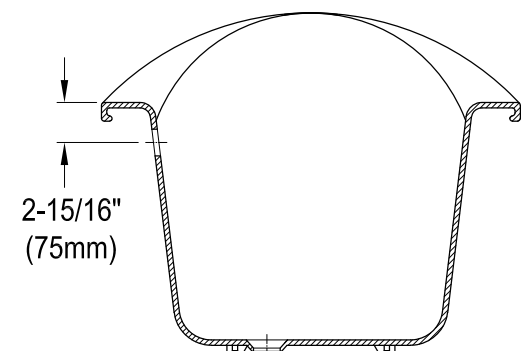

72" Cast Iron Clawfoot Tub With 7" Faucet Drillings

M10 x 20 (4 pcs)
 ■■■■

Section A-A