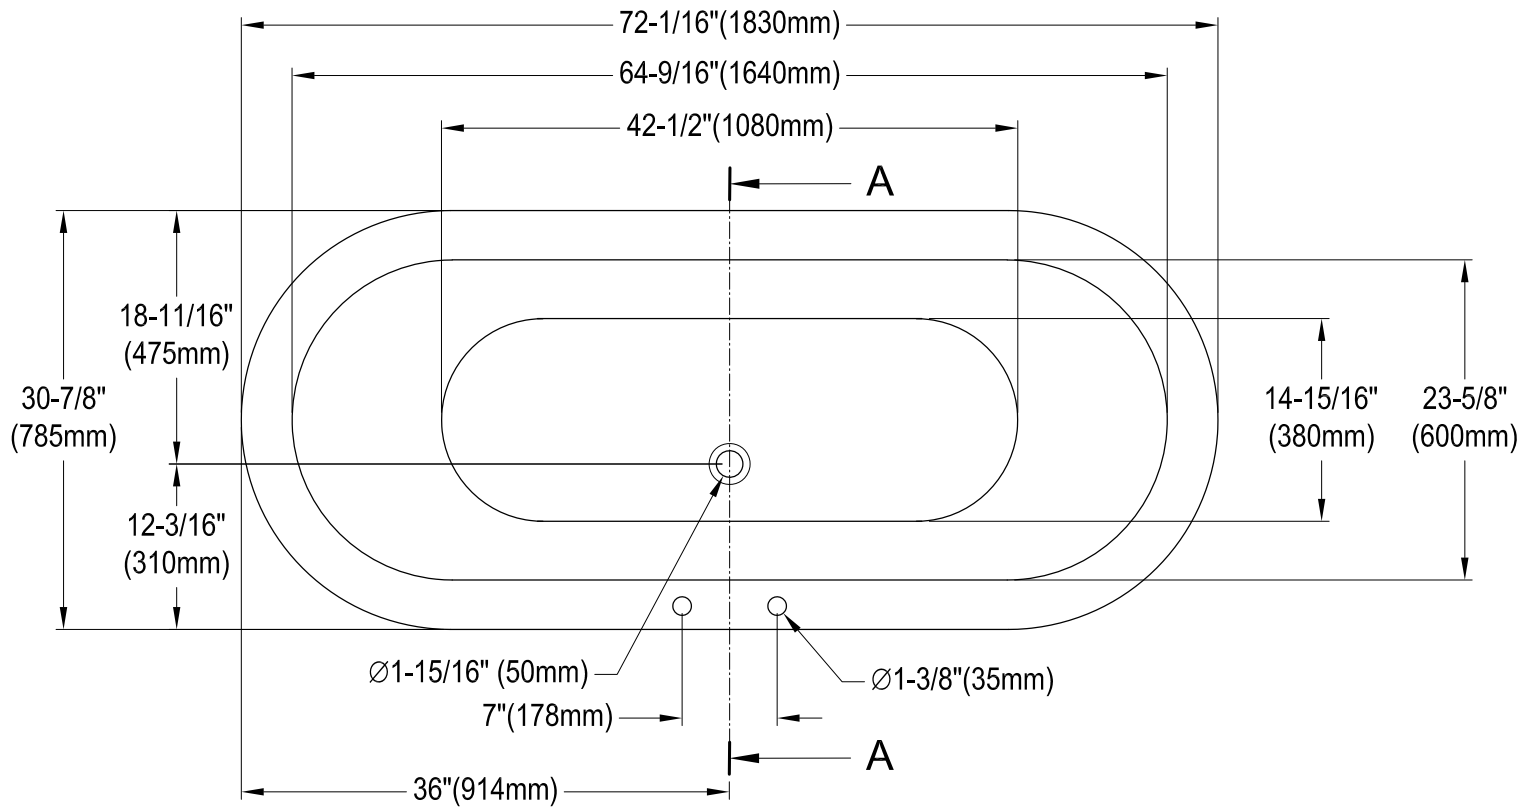

72" Cast Iron Clawfoot Tub With 7" Faucet Drillings

M10 x 20 (4 pcs)
 ■■■■

Section A-A