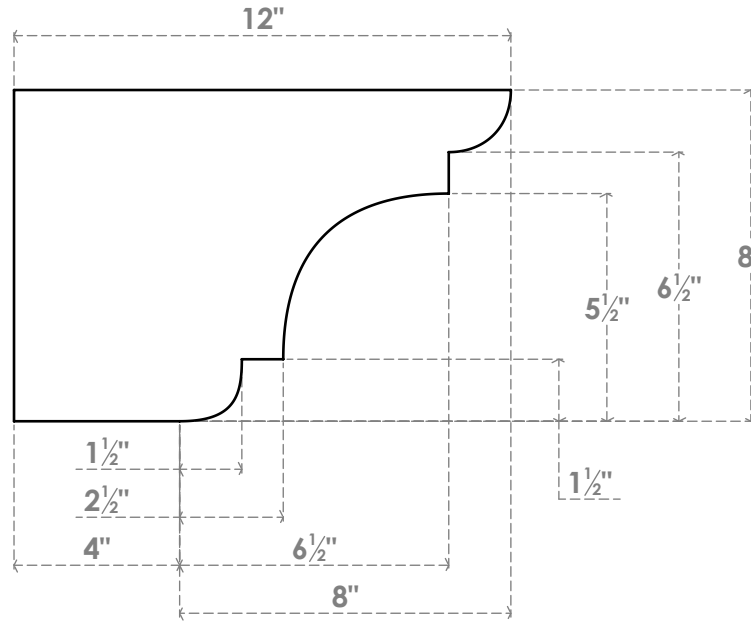

# RFTP05X08X12NEB

5"W X 8"H X 12"L NEW BRIGHTON ARCHITECTURAL GRADE PVC RAFTER TAIL

FRONT PROFILE

SIDE PROFILE

ISOMETRIC

EKENA MILLWORK  
 2300 WEST MAIN ST.  
 CLARKSVILLE, TX 75426  
 TOLL FREE: 866-607-0453  
 WWW.EKENAMILLWORK.COM

### NOTES

1. INSTALLATION TO BE COMPLETED IN ACCORDANCE WITH MANUFACTURER'S SPECIFICATIONS.
2. DRAWING MAY NOT BE TO SCALE
3. THIS DRAWING IS INTENDED FOR DESIGN AND PLANNING PURPOSES ONLY.
4. ALL INFORMATION CONTAINED HEREIN WAS CURRENT AT THE TIME OF DEVELOPMENT BUT MUST BE REVIEWED AND APPROVED BY THE PRODUCT MANUFACTURER TO BE CONSIDERED ACCURATE.
5. ARCHITECTURAL GRADE PVC PRODUCTS ARE MADE FROM EXPANDED CELLULAR PVC AND COME NATURALLY WHITE BUT MAY BE PAINTED