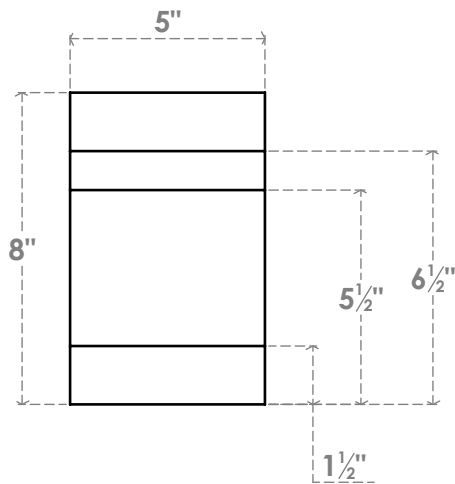

# RFTP05X08X12NEB

5"W X 8"H X 12"L NEW BRIGHTON ARCHITECTURAL GRADE PVC RAFTER TAIL

FRONT PROFILE

SIDE PROFILE

ISOMETRIC

EKENA MILLWORK  
 2300 WEST MAIN ST.  
 CLARKSVILLE, TX 75426  
 TOLL FREE: 866-607-0453  
 WWW.EKENAMILLWORK.COM

### NOTES

1. INSTALLATION TO BE COMPLETED IN ACCORDANCE WITH MANUFACTURER'S SPECIFICATIONS.
2. DRAWING MAY NOT BE TO SCALE
3. THIS DRAWING IS INTENDED FOR DESIGN AND PLANNING PURPOSES ONLY.
4. ALL INFORMATION CONTAINED HEREIN WAS CURRENT AT THE TIME OF DEVELOPMENT BUT MUST BE REVIEWED AND APPROVED BY THE PRODUCT MANUFACTURER TO BE CONSIDERED ACCURATE.
5. ARCHITECTURAL GRADE PVC PRODUCTS ARE MADE FROM EXPANDED CELLULAR PVC AND COME NATURALLY WHITE BUT MAY BE PAINTED