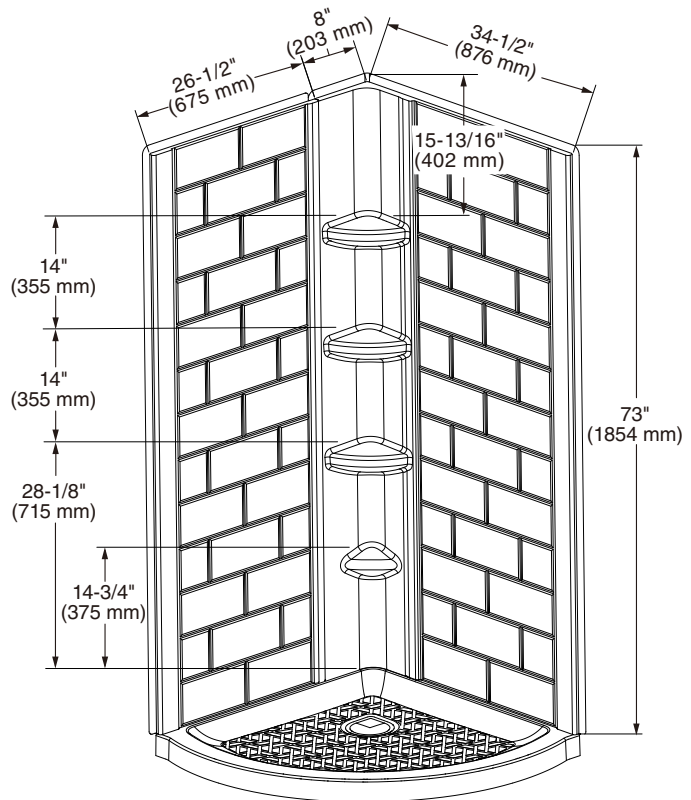

Elevate™ 36" x 72" 2-piece Shower Wall Set

2947SWT36.011

- 2-piece wall set
- Subway patterned design
- Tile-like texture without the mess of grout
- Easy-to-clean, high-impact polystyrene material
- 3 Built-in shelves for extra storage
- Convenient shaving ledge in corner
- Includes connection extrusion for a no-gap install
- Must be installed with glue over OSB board, sold separately
- 10 Year Warranty

Nominal Dimensions:

36" wide x 36" deep x 72" high
(914 x 914 x 1829 mm)

To Be Specified - Required:

- ☐ Color: .011 Arctic White

To Be Specified - Optional:

- ☐ Shower Base: A8016T-CO.011
- ☐ Shower Door: AM00840400