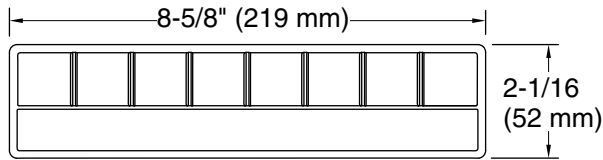

Technical Information

All product dimensions are nominal.

Material: Plastic