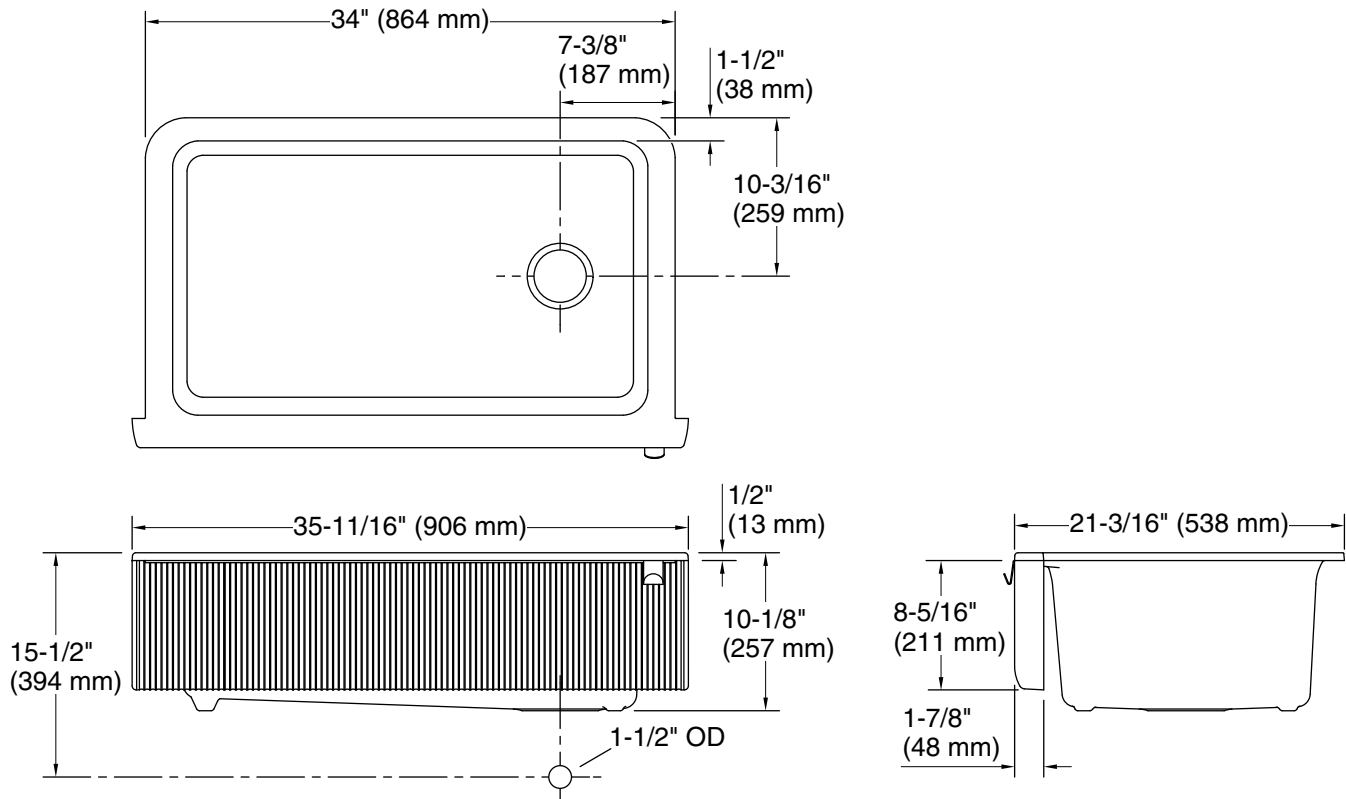

Technical Information

All product dimensions are nominal.

Basin configuration: Single Bowl

Min. base cabinet width: 36" (914 mm)

Bowl area (Only):
Length: 28-5/8" (726 mm)
Width: 15-1/2" (394 mm)
Bowl depth: 9-1/2" (241 mm)
Water depth: 9-1/2" (241 mm)

Drain hole: 3-7/8" (98 mm)

Template: Apron-front, 1400299-7, required, included

Notes

Install this product according to the installation instructions.