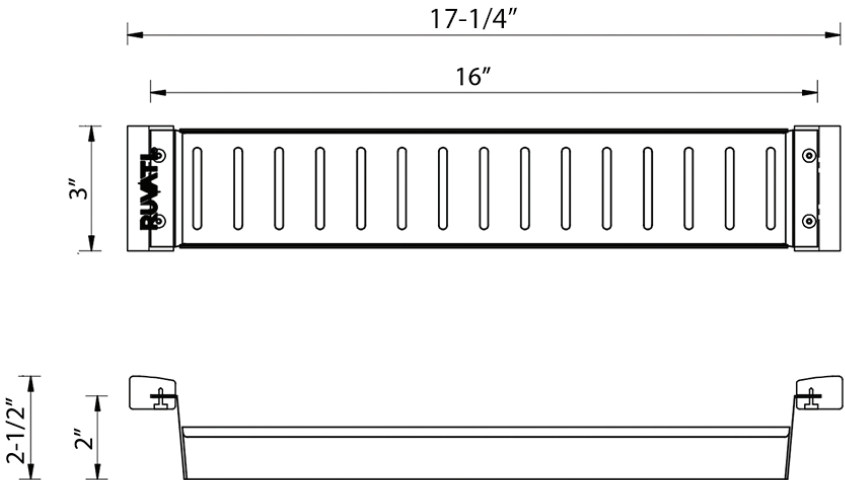

Purpose:

- 3" narrow colander maximizes space while providing efficient rinsing for fruits, vegetables, and more.
- An integrated side hook provides a convenient place to hang rags or washcloths, keeping them within easy reach while allowing for efficient air drying.