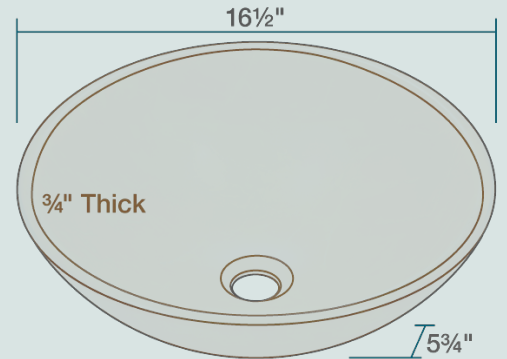

16 1/2" x 16 1/2" x 5 3/4"
 Tempered Glass
 Lifetime Warranty
 Double-Layer Colored Glass

Accessories

*Accessories not included

UPC: 817299010159

Features

<p>Vessel Installation</p>	<p>18" Minimum Cabinet Size</p>	<p>3/4" Thick</p>	<p>Tempered Glass</p>	<p>Limited Lifetime Warranty</p>	