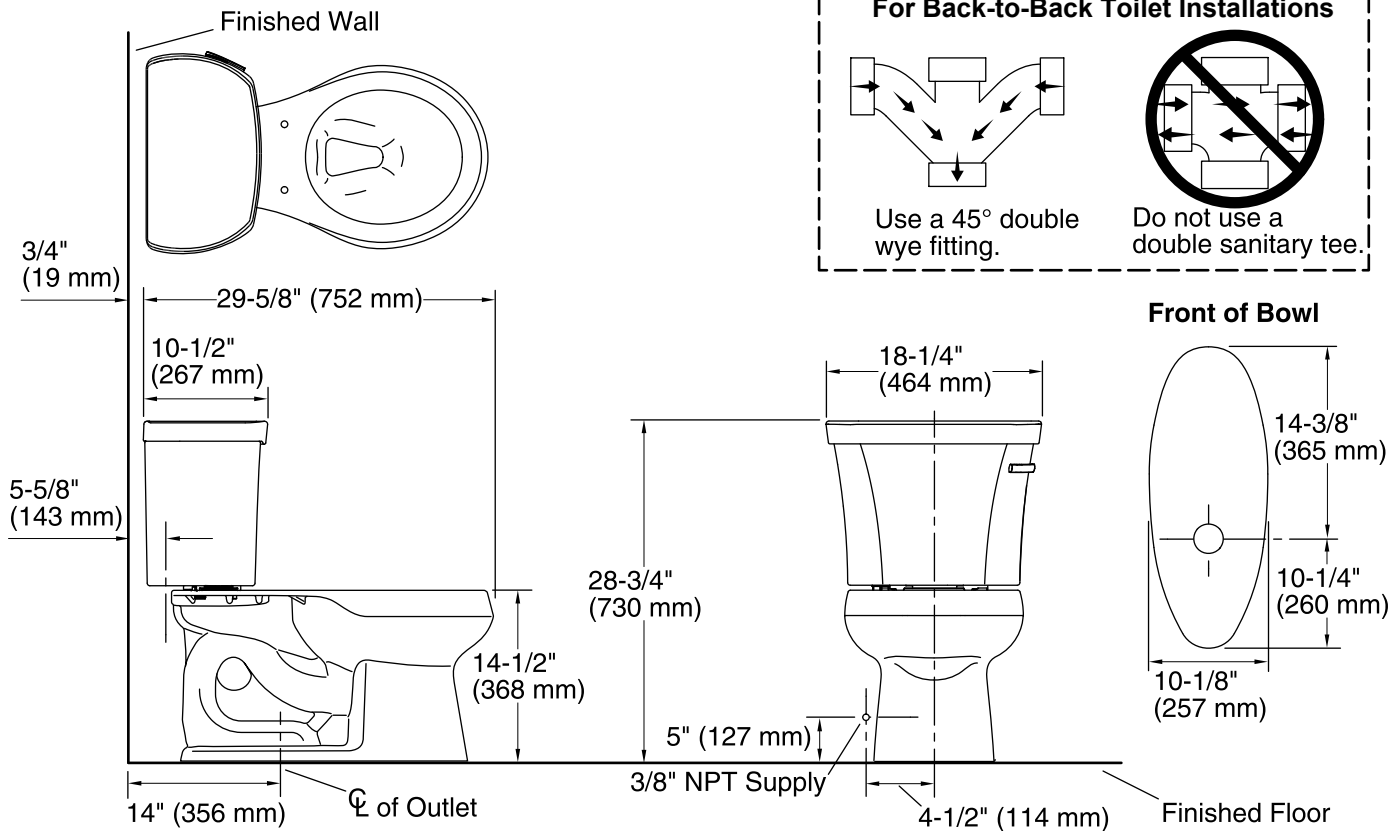

Features

- Vitreous china.
- Regular height Round-front bowl.
- Class Five® flushing system.
- Includes right-hand polished chrome trip lever.
- 2-1/8" (54 mm) fully glazed trapway.
- 14" (356 mm) rough-in.
- Less seat and supply.
- 10-1/2" (267 mm) x 7-3/4" (197 mm) water area.
- 29-5/8" (752 mm) x 18-1/4" (464 mm) x 28-3/4" (730 mm).
- Floor mount / Floor outlet.
- Insuliner® tank liner included.

Components

Product includes:

K-4197 Round-Front Bowl
K-4841-UR Toilet Tank

Additional included component/s: Tank cover, Trip lever, Bolt cap accessory pack, and Tank accessory pack.

Codes/Standards

ASME A112.19.2/CSA B45.1
DOE - Energy Policy Act 1992
EPA WaterSense®
California Energy Commission (CEC)

Technical Information

All product dimensions are nominal.

Toilet type:	Two-piece, Floor-mount
Waste Outlet:	Floor
Bowl shape:	Round front
Flush type:	Class Five®
Trap passageway:	2-1/8" (54 mm)
Water Consumption	
Full:	1.28 gpf (4.8 lpf)
Water surface size:	10-1/2" x 7-3/4" (267 mm x 197 mm)
Rim to water surface:	5-1/4" (133 mm)
Rough-in:	14" (356 mm)
Seat-mounting holes:	5-1/2" (140 mm)