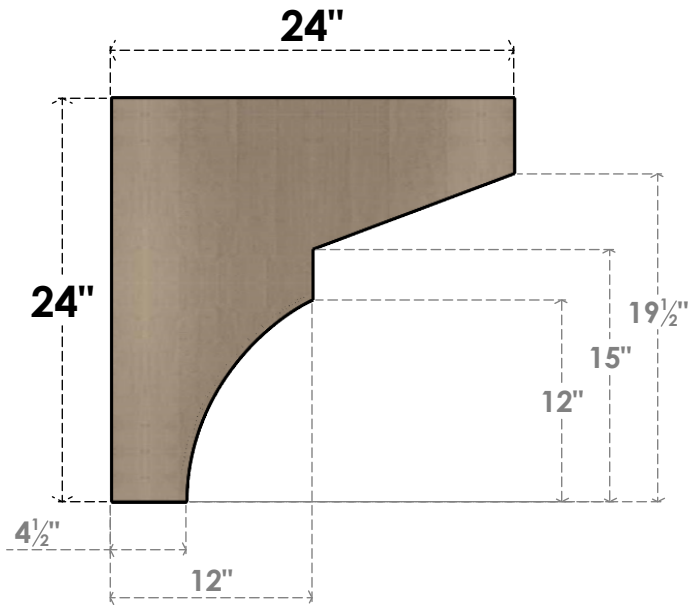

# ITEM NUMBER: CORU06X24X24MONRCPR

6"W X 24"D X 24"H SERIES 1 THIN MONTEREY ROUGH CEDAR TIMBERTHANE  
FAUX WOOD CORBEL, PRIMED

**SIDE PROFILE**

**FRONT PROFILE**

**ISOMETRIC**

EKENA MILLWORK  
2300 WEST MAIN ST.  
CLARKSVILLE, TX 75426  
TOLL FREE: 866-607-0453  
WWW.EKENAMILLWORK.COM

NOTES

1. INSTALLATION TO BE COMPLETED IN ACCORDANCE WITH MANUFACTURER'S SPECIFICATIONS.
2. DRAWING MAY NOT BE TO SCALE
3. THIS DRAWING IS INTENDED FOR DESIGN AND PLANNING PURPOSES ONLY.
4. ALL INFORMATION CONTAINED HEREIN WAS CURRENT AT THE TIME OF DEVELOPMENT BUT MUST BE REVIEWED AND APPROVED BY THE PRODUCT MANUFACTURER TO BE CONSIDERED ACCURATE.
5. TIMBERTHANE ARCHITECTURAL PRODUCTS ARE MADE FROM HIGH DENSITY URETHANE AND COME FACTORY PRIMED