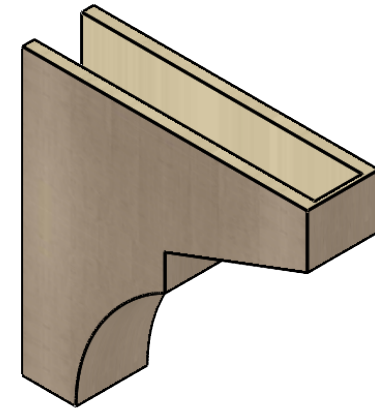

# ITEM NUMBER: CORU06X24X24MONRCPR

6"W X 24"D X 24"H SERIES 1 THIN MONTEREY ROUGH CEDAR TIMBERTHANE  
FAUX WOOD CORBEL, PRIMED

**SIDE PROFILE**

**FRONT PROFILE**

**ISOMETRIC**

EKENA MILLWORK  
2300 WEST MAIN ST.  
CLARKSVILLE, TX 75426  
TOLL FREE: 866-607-0453  
WWW.EKENAMILLWORK.COM

NOTES

1. INSTALLATION TO BE COMPLETED IN ACCORDANCE WITH MANUFACTURER'S SPECIFICATIONS.
2. DRAWING MAY NOT BE TO SCALE
3. THIS DRAWING IS INTENDED FOR DESIGN AND PLANNING PURPOSES ONLY.
4. ALL INFORMATION CONTAINED HEREIN WAS CURRENT AT THE TIME OF DEVELOPMENT BUT MUST BE REVIEWED AND APPROVED BY THE PRODUCT MANUFACTURER TO BE CONSIDERED ACCURATE.
5. TIMBERTHANE ARCHITECTURAL PRODUCTS ARE MADE FROM HIGH DENSITY URETHANE AND COME FACTORY PRIMED