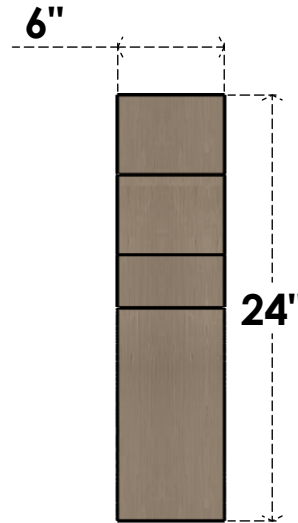

# ITEM NUMBER: CORU06X24X24MONRCPR

6"W X 24"D X 24"H SERIES 1 THIN MONTEREY ROUGH CEDAR TIMBERTHANE  
FAUX WOOD CORBEL, PRIMED

**SIDE PROFILE**

**FRONT PROFILE**

**ISOMETRIC**

EKENA MILLWORK  
2300 WEST MAIN ST.  
CLARKSVILLE, TX 75426  
TOLL FREE: 866-607-0453  
WWW.EKENAMILLWORK.COM

NOTES

1. INSTALLATION TO BE COMPLETED IN ACCORDANCE WITH MANUFACTURER'S SPECIFICATIONS.
2. DRAWING MAY NOT BE TO SCALE
3. THIS DRAWING IS INTENDED FOR DESIGN AND PLANNING PURPOSES ONLY.
4. ALL INFORMATION CONTAINED HEREIN WAS CURRENT AT THE TIME OF DEVELOPMENT BUT MUST BE REVIEWED AND APPROVED BY THE PRODUCT MANUFACTURER TO BE CONSIDERED ACCURATE.
5. TIMBERTHANE ARCHITECTURAL PRODUCTS ARE MADE FROM HIGH DENSITY URETHANE AND COME FACTORY PRIMED