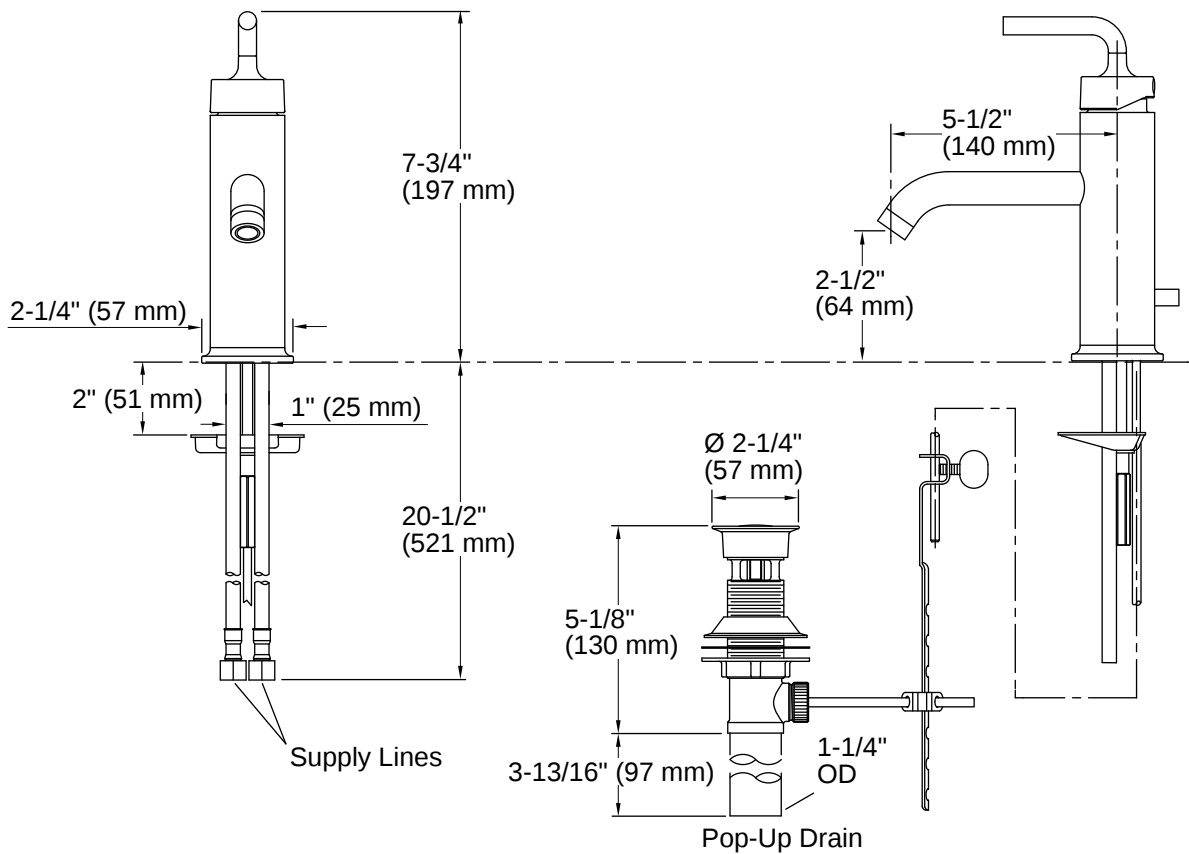

Purist® | K-14402-4A

Single-handle bathroom sink faucet with Straight Lever handle, 1.2 gpm

Features

- Single Lever handle allows for both volume and temperature control
- 1.2 gpm (4.5 lpm) maximum flow rate at 60 psi (4.14 bar)
- Includes metal pop-up drain with 1-1/4" (32 mm) tailpiece
- KOHLER® ceramic disc valves exceed industry longevity standards for a lifetime of durable performance
- Temperature memory allows faucet to be turned on and off at the temperature set during prior usage
- Coordinates with Purist faucets, accessories, and showering components to complete your bathroom
- Low-flow aerator option available

All product dimensions are nominal.

Handle

Handle Style/ Type: Lever

Spout

Spout Reach: 5-1/2" (140 mm)

Flow Rate

Faucet Flow Rate: 1.2 gpm (4.5 l/min)

Valves

Included Valves: Ceramic disc, Thermostatic, Volume Control

Material

- Premium metal construction for durability and reliability
- KOHLER finishes resist corrosion and tarnishing

Installation

- For single-hole installation
- Preattached flexible supply lines simplify installation