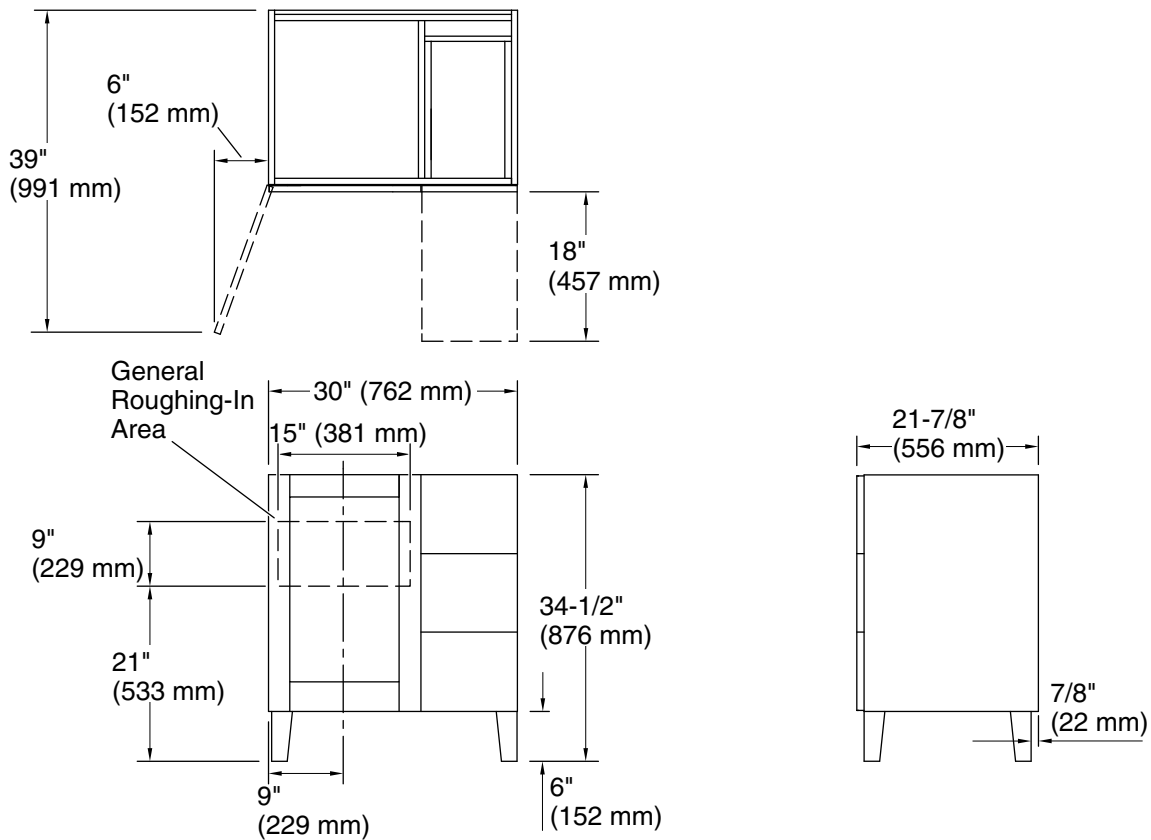

	1WA	Linen White
	1WB	Claret Suede
	1WT	Mohair Grey

Technical Information

All product dimensions are nominal.