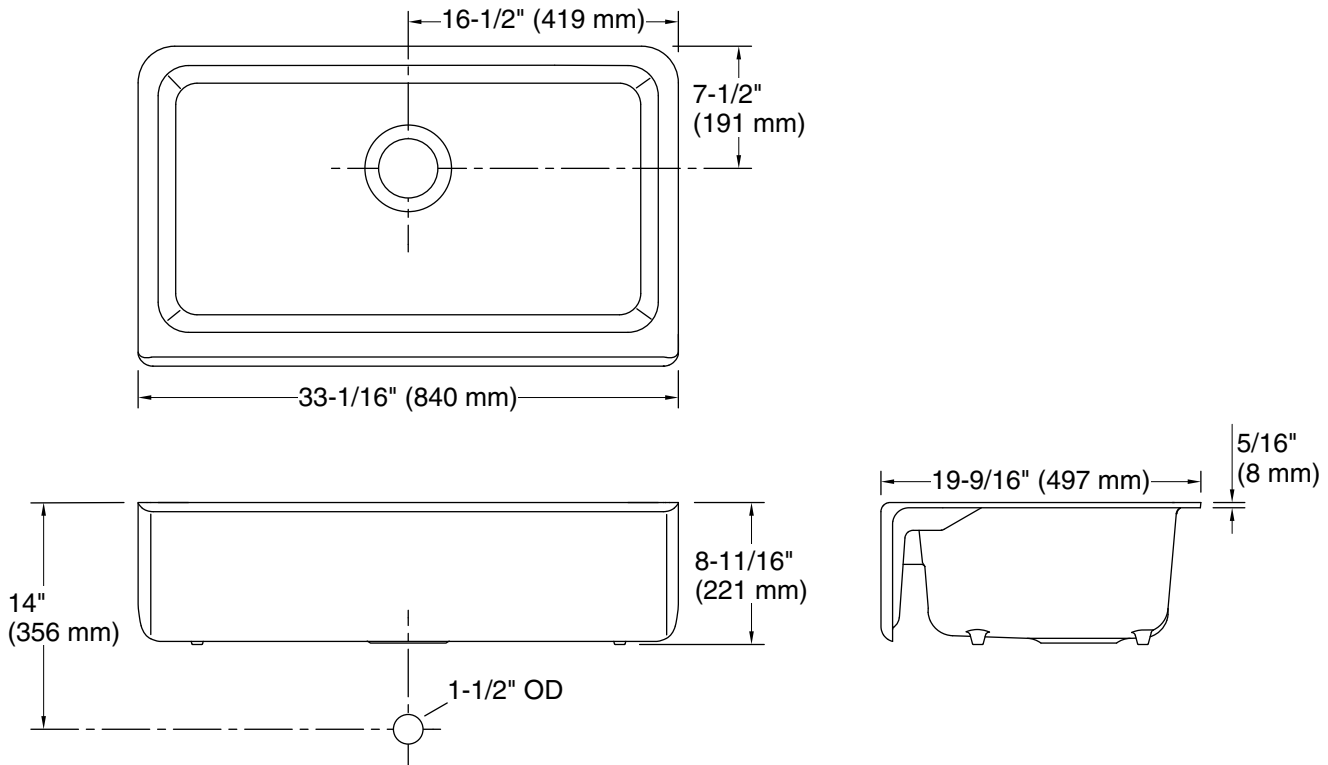

## Features

- Fits minimum 36" (914 mm) apron sink base cabinet
- Single bowl
- 8" (203 mm) depth
- Integral apron
- Sink drain with strainer sold separately
- No faucet holes; requires wall- or counter-mount faucet

### Technical Information

All product dimensions are nominal.

Basin configuration: Single Bowl

Center(s): 8" (203 mm)

Min. base cabinet width: 36" (914 mm)

Bowl area (Only): Length: 29-1/2" (749 mm)  
Width: 15-3/8" (390 mm)  
Bowl depth: 8-5/8" (220 mm)  
Water depth: 8" (203 mm)