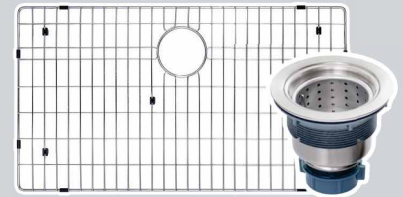

MISENO
— TAKE ME HOME —

MNO163020F

30" x 20" Stainless Steel Single Basin Farmhouse Kitchen Sink

Available Finishes

STAINLESS
STEEL
(MNO163020F)

Features

- Stainless steel construction
- Single basin
- Rear drain location
- Farmhouse installation
- Limited lifetime warranty
- Sound deadening
- Satin finish
- Deep basin
- 16-gauge thickness

Included Accessories

Grate and basket strainer

Specifications

- Basin width: 18"
- Basin length: 28"
- Basin depth: 10"
- Drain opening: 3-1/2"
- Drain location: Rear
- Material: Stainless steel
- Faucet holes: N/A
- Installation type: Farmhouse
- Number of basins: 1
- Weight: 32 lbs.