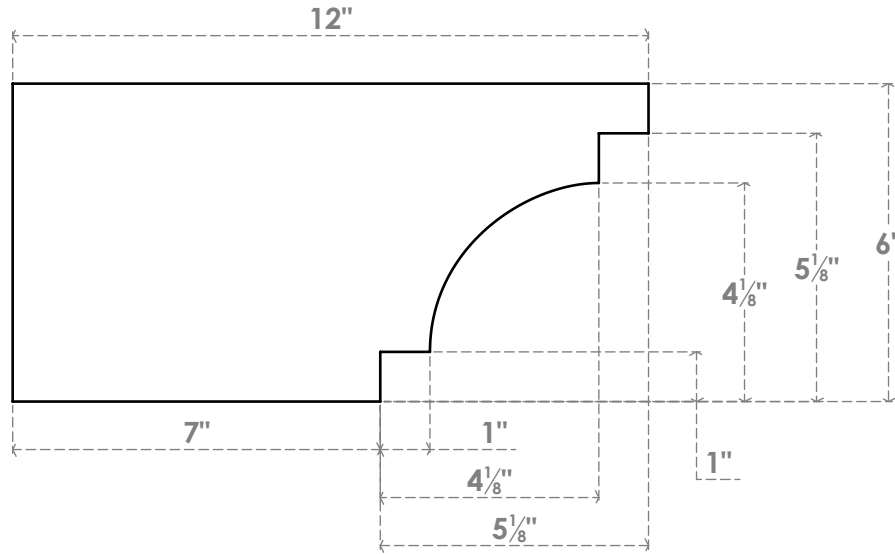

# RFTP03X06X12MED

3"W X 6"H X 12"L MEDITERRANEAN ARCHITECTURAL GRADE PVC RAFTER TAIL

SIDE PROFILE

FRONT PROFILE

ISOMETRIC

EKENA MILLWORK  
 2300 WEST MAIN ST.  
 CLARKSVILLE, TX 75426  
 TOLL FREE: 866-607-0453  
 WWW.EKENAMILLWORK.COM