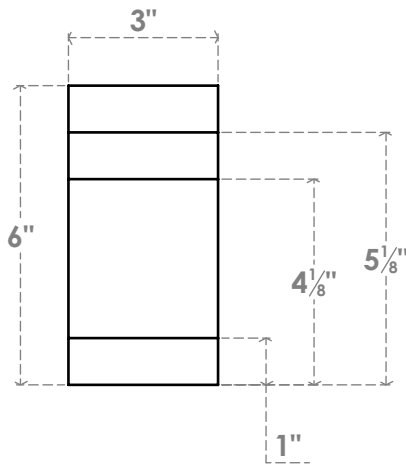

# RFTP03X06X12MED

3"W X 6"H X 12"L MEDITERRANEAN ARCHITECTURAL GRADE PVC RAFTER TAIL

SIDE PROFILE

FRONT PROFILE

ISOMETRIC

EKENA MILLWORK  
 2300 WEST MAIN ST.  
 CLARKSVILLE, TX 75426  
 TOLL FREE: 866-607-0453  
 WWW.EKENAMILLWORK.COM

NOTES

1. INSTALLATION TO BE COMPLETED IN ACCORDANCE WITH MANUFACTURER'S SPECIFICATIONS.
2. DRAWING MAY NOT BE TO SCALE
3. THIS DRAWING IS INTENDED FOR DESIGN AND PLANNING PURPOSES ONLY.
4. ALL INFORMATION CONTAINED HEREIN WAS CURRENT AT THE TIME OF DEVELOPMENT BUT MUST BE REVIEWED AND APPROVED BY THE PRODUCT MANUFACTURER TO BE CONSIDERED ACCURATE.
5. ARCHITECTURAL GRADE PVC PRODUCTS ARE MADE FROM EXPANDED CELLULAR PVC AND COME NATURALLY WHITE BUT MAY BE PAINTED