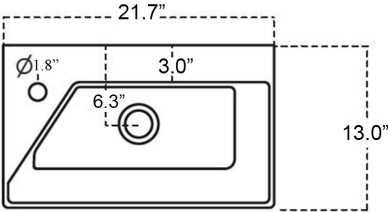

Energy 55

Features

- Bathroom Sink
- Made of Ceramic
- Glossy White Finish
- With Overflow
- Wall Mount or Countertop (Vessel) Installation
- With Faucet Hole

Related Items:

- WSBC 53991 | Push Waste Drain
- WSBC 53922 | Decorative Trap

Finishes:

 Glossy White

SKU# | Options:

- Energy 55 | Glossy White

* WS Bath Collections reserves the right to revise dimensions or information on this sheet without notice

Collection Energy	Model Energy 55	Dimensions Metric <i>1 inch = 2.54 cm</i> <i>1 inch = 25.4 mm</i>	 1051 Lea Drive - Collegeville, PA 19426 Tel. 215 513 9400 - Fax 610 831 0215 www.ws bathcollections.com - info@ws bathcollections.com
-------------------------------	-----------------------------	---	---

Collection
Energy

Model |
Energy 55

Dimensions Metric
1 inch = 2.54 cm
1 inch = 25.4 mm

1051 Lea Drive - Collegeville, PA 19426
Tel. 215 513 9400 - Fax 610 831 0215
www.ws bathcollections.com - info@ws bathcollections.com

Silicone (optional)

Collection
Energy

Model |
Energy 55

Dimensions Metric
1 inch = 2.54 cm
1 inch = 25.4 mm

WS[®]
BATH
COLLECTIONS

1051 Lea Drive - Collegeville, PA 19426
Tel. 215 513 9400 - Fax 610 831 0215
www.ws bathcollections.com - info@ws bathcollections.com