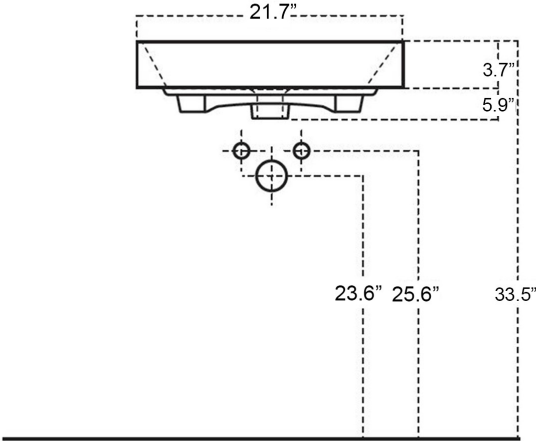

Energy 55

Features

- Bathroom Sink
- Made of Ceramic
- Glossy White Finish
- With Overflow
- Wall Mount or Countertop (Vessel) Installation
- With Faucet Hole

Related Items:

- WSBC 53991 | Push Waste Drain
- WSBC 53922 | Decorative Trap

Finishes:

 Glossy White

SKU# | Options:

- Energy 55 | Glossy White

* WS Bath Collections reserves the right to revise dimensions or information on this sheet without notice

Collection Energy	Model Energy 55	Dimensions Metric <i>1 inch = 2.54 cm</i> <i>1 inch = 25.4 mm</i>	 1051 Lea Drive - Collegeville, PA 19426 Tel. 215 513 9400 - Fax 610 831 0215 www.ws bathcollections.com - info@ws bathcollections.com
-------------------------------	-----------------------------	---	---

Collection
Energy

Model |
Energy 55

Dimensions Metric
1 inch = 2.54 cm
1 inch = 25.4 mm

1051 Lea Drive - Collegeville, PA 19426
Tel. 215 513 9400 - Fax 610 831 0215
www.ws bathcollections.com - info@ws bathcollections.com

Silicone (optional)

Collection
Energy

Model |
Energy 55

Dimensions Metric
1 inch = 2.54 cm
1 inch = 25.4 mm

WS[®]
BATH
COLLECTIONS

1051 Lea Drive - Collegeville, PA 19426
Tel. 215 513 9400 - Fax 610 831 0215
www.ws bathcollections.com - info@ws bathcollections.com