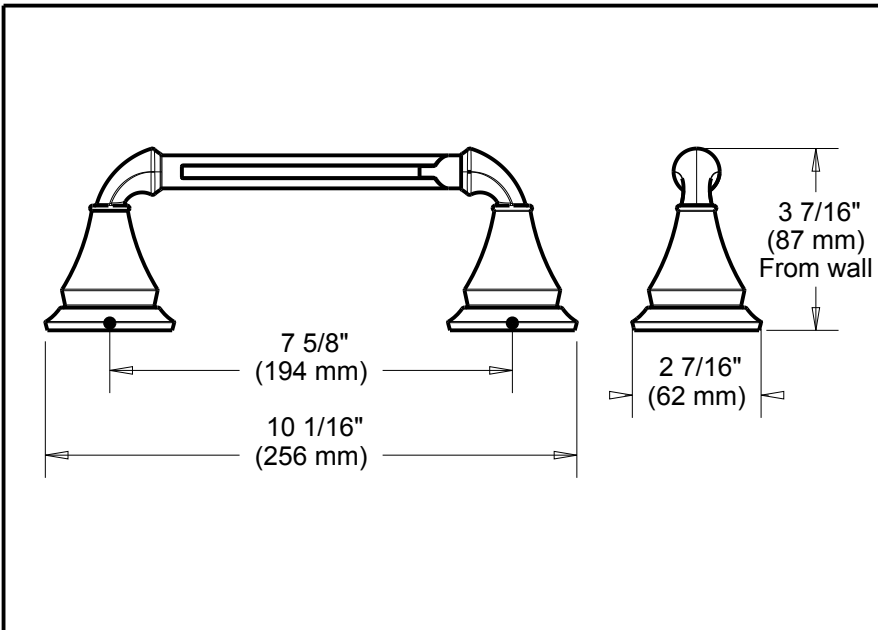

DELTA[®]

ACCESSORIES

- Linden™ Bath Collection
- Pivoting TPH

Submitted Model No.: _____

Specific Features: _____

STANDARD SPECIFICATIONS:

- Wood blocking is preferable behind all wall surfaces. If wood blocking is not available, the following fasteners are suggested: Tile/Masonry-Plastic or lead Anchors Plaster/drywall-Toggle bolts.
- Mounting hardware and mounting template included with product.