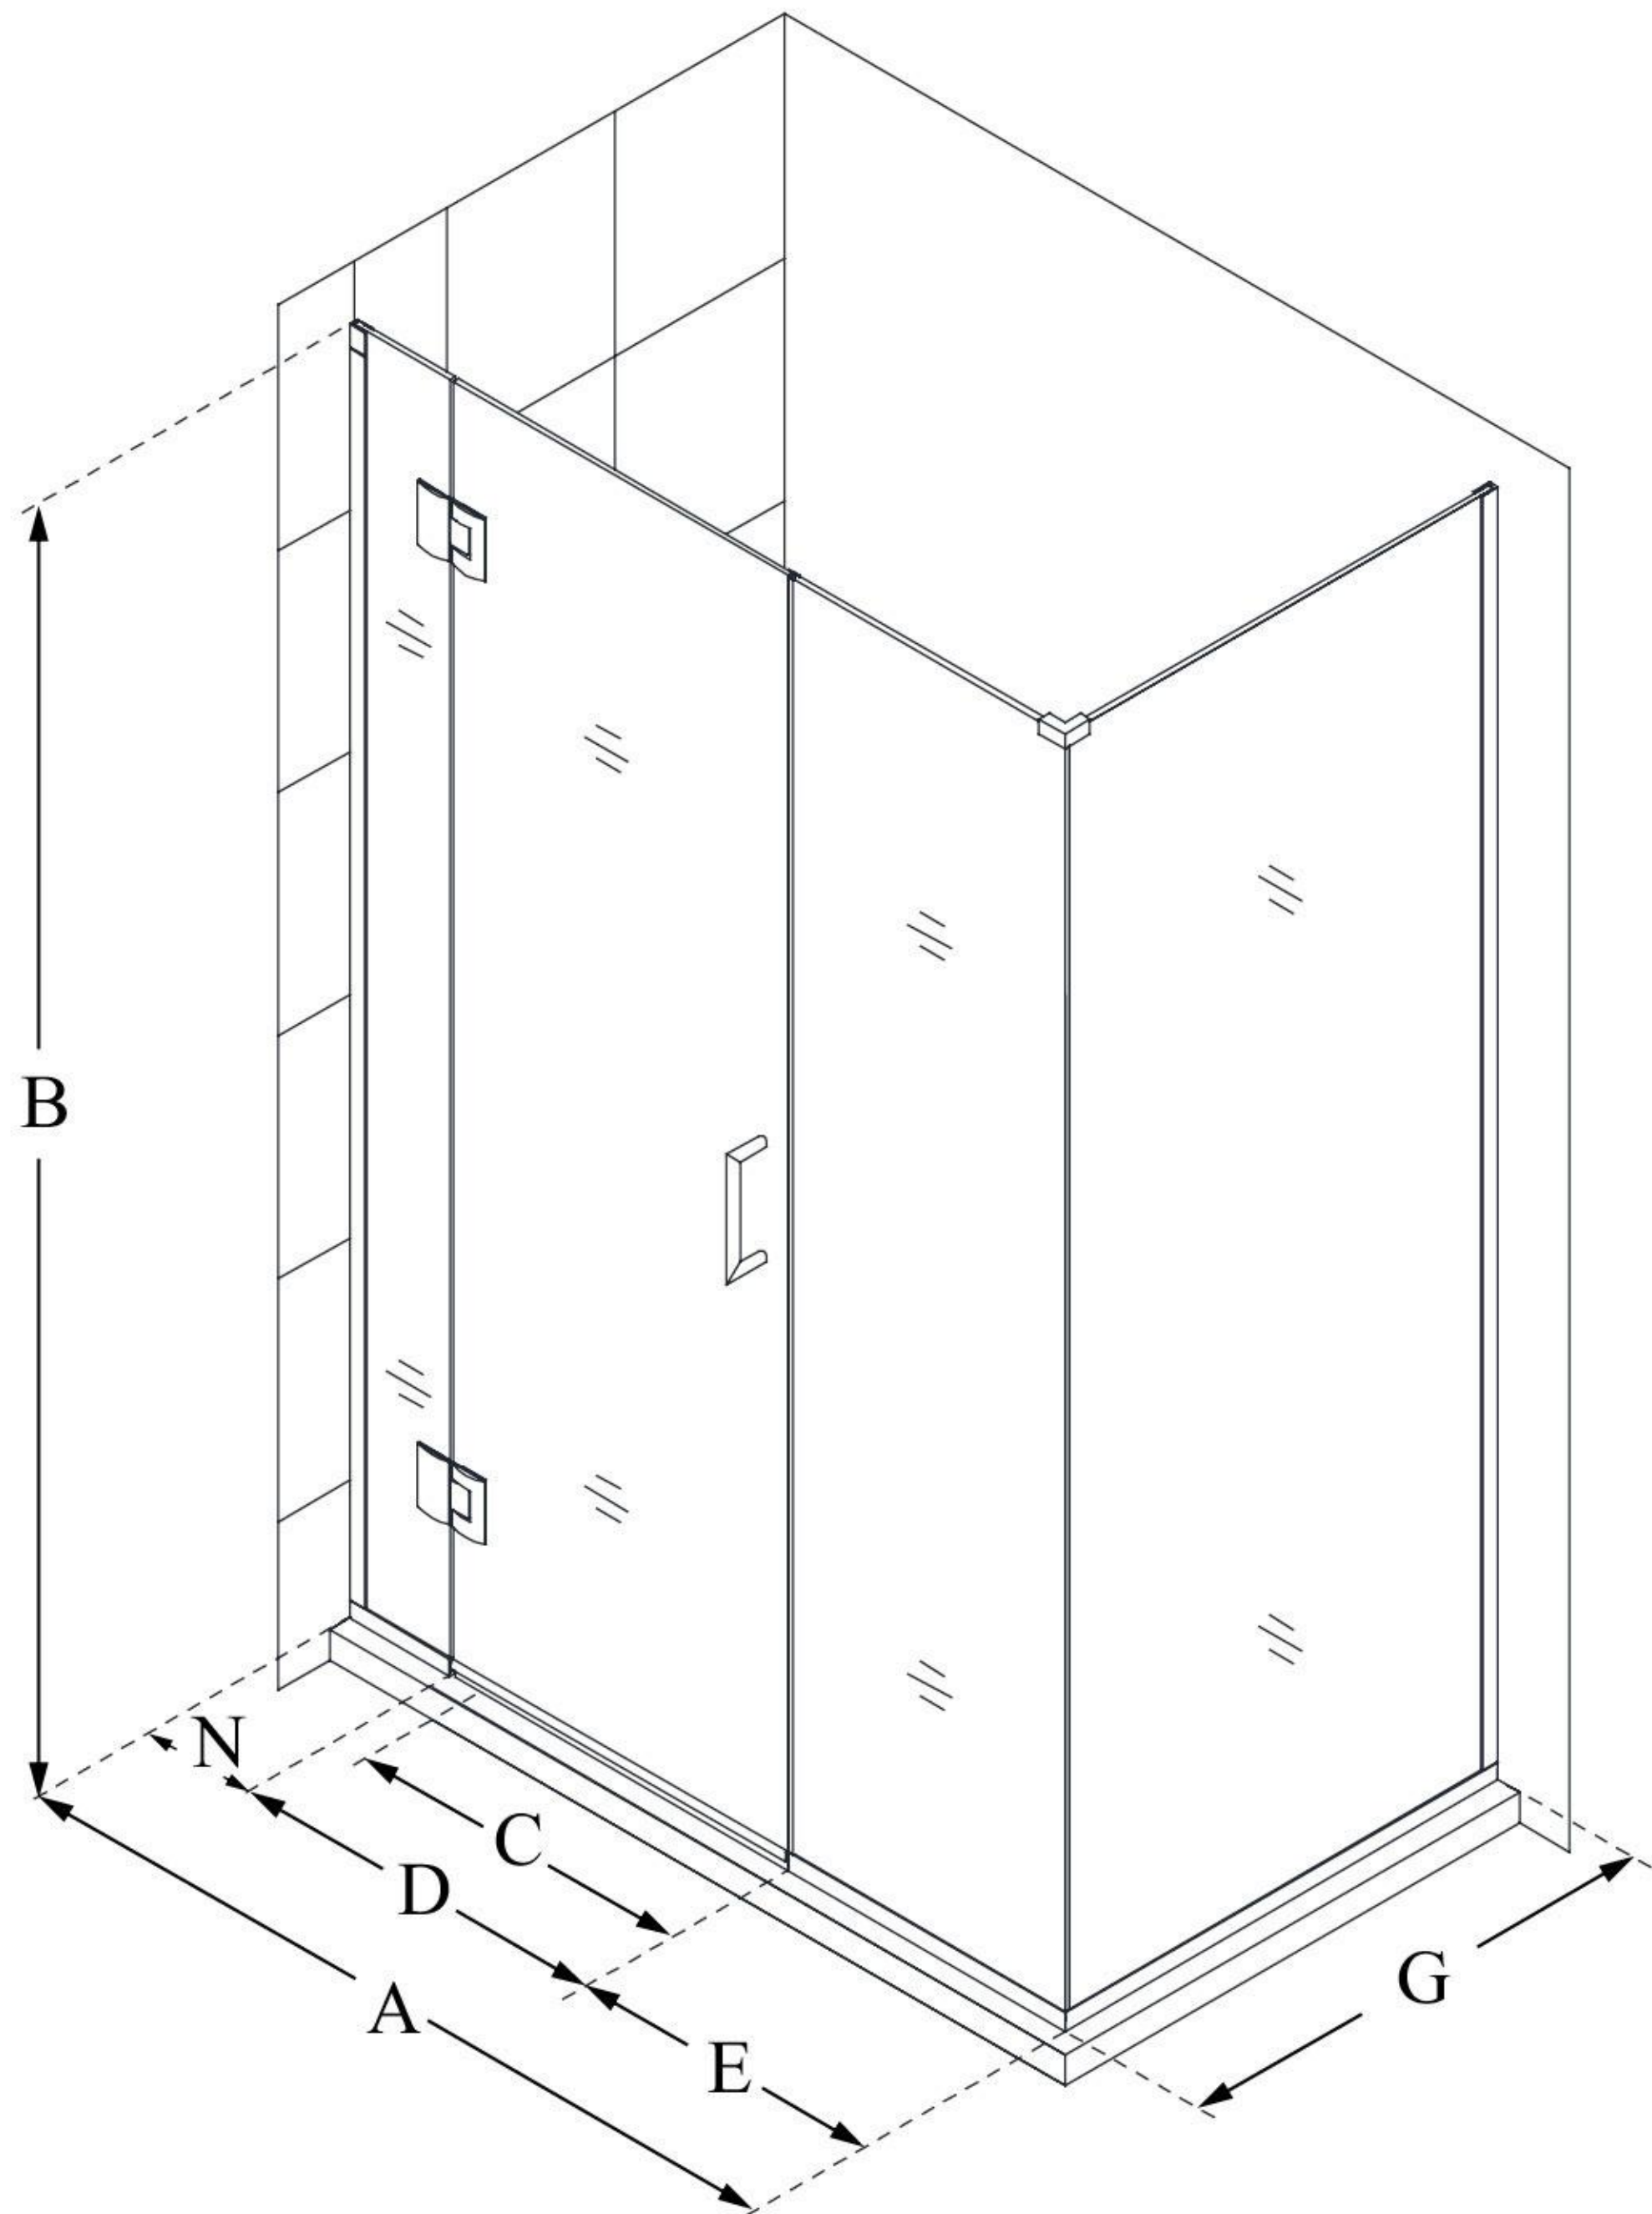

MODEL INFORMATION

E1242234

UNIDOOR-X

DreamLine Unidoor-X 52" W x 34 3/8" D x 72" H Frameless Hinged Shower Enclosure, Clear Glass

SWING DOOR

CONFIGURATION DIMENSIONS:

A: 52"

MODEL WIDTH

B: 72"

MODEL HEIGHT

C: 23"

ACCESS WIDTH

D: 24"

DOOR WIDTH

E: 22"

INLINE PANEL WIDTH

G: 34 3/8"

RETURN PANEL WIDTH

N: 6"

HINGE PANEL WIDTH

DreamLine reserves the right to update or modify the hardware or materials pictured without prior notice for the purpose of product improvement and customer satisfaction.