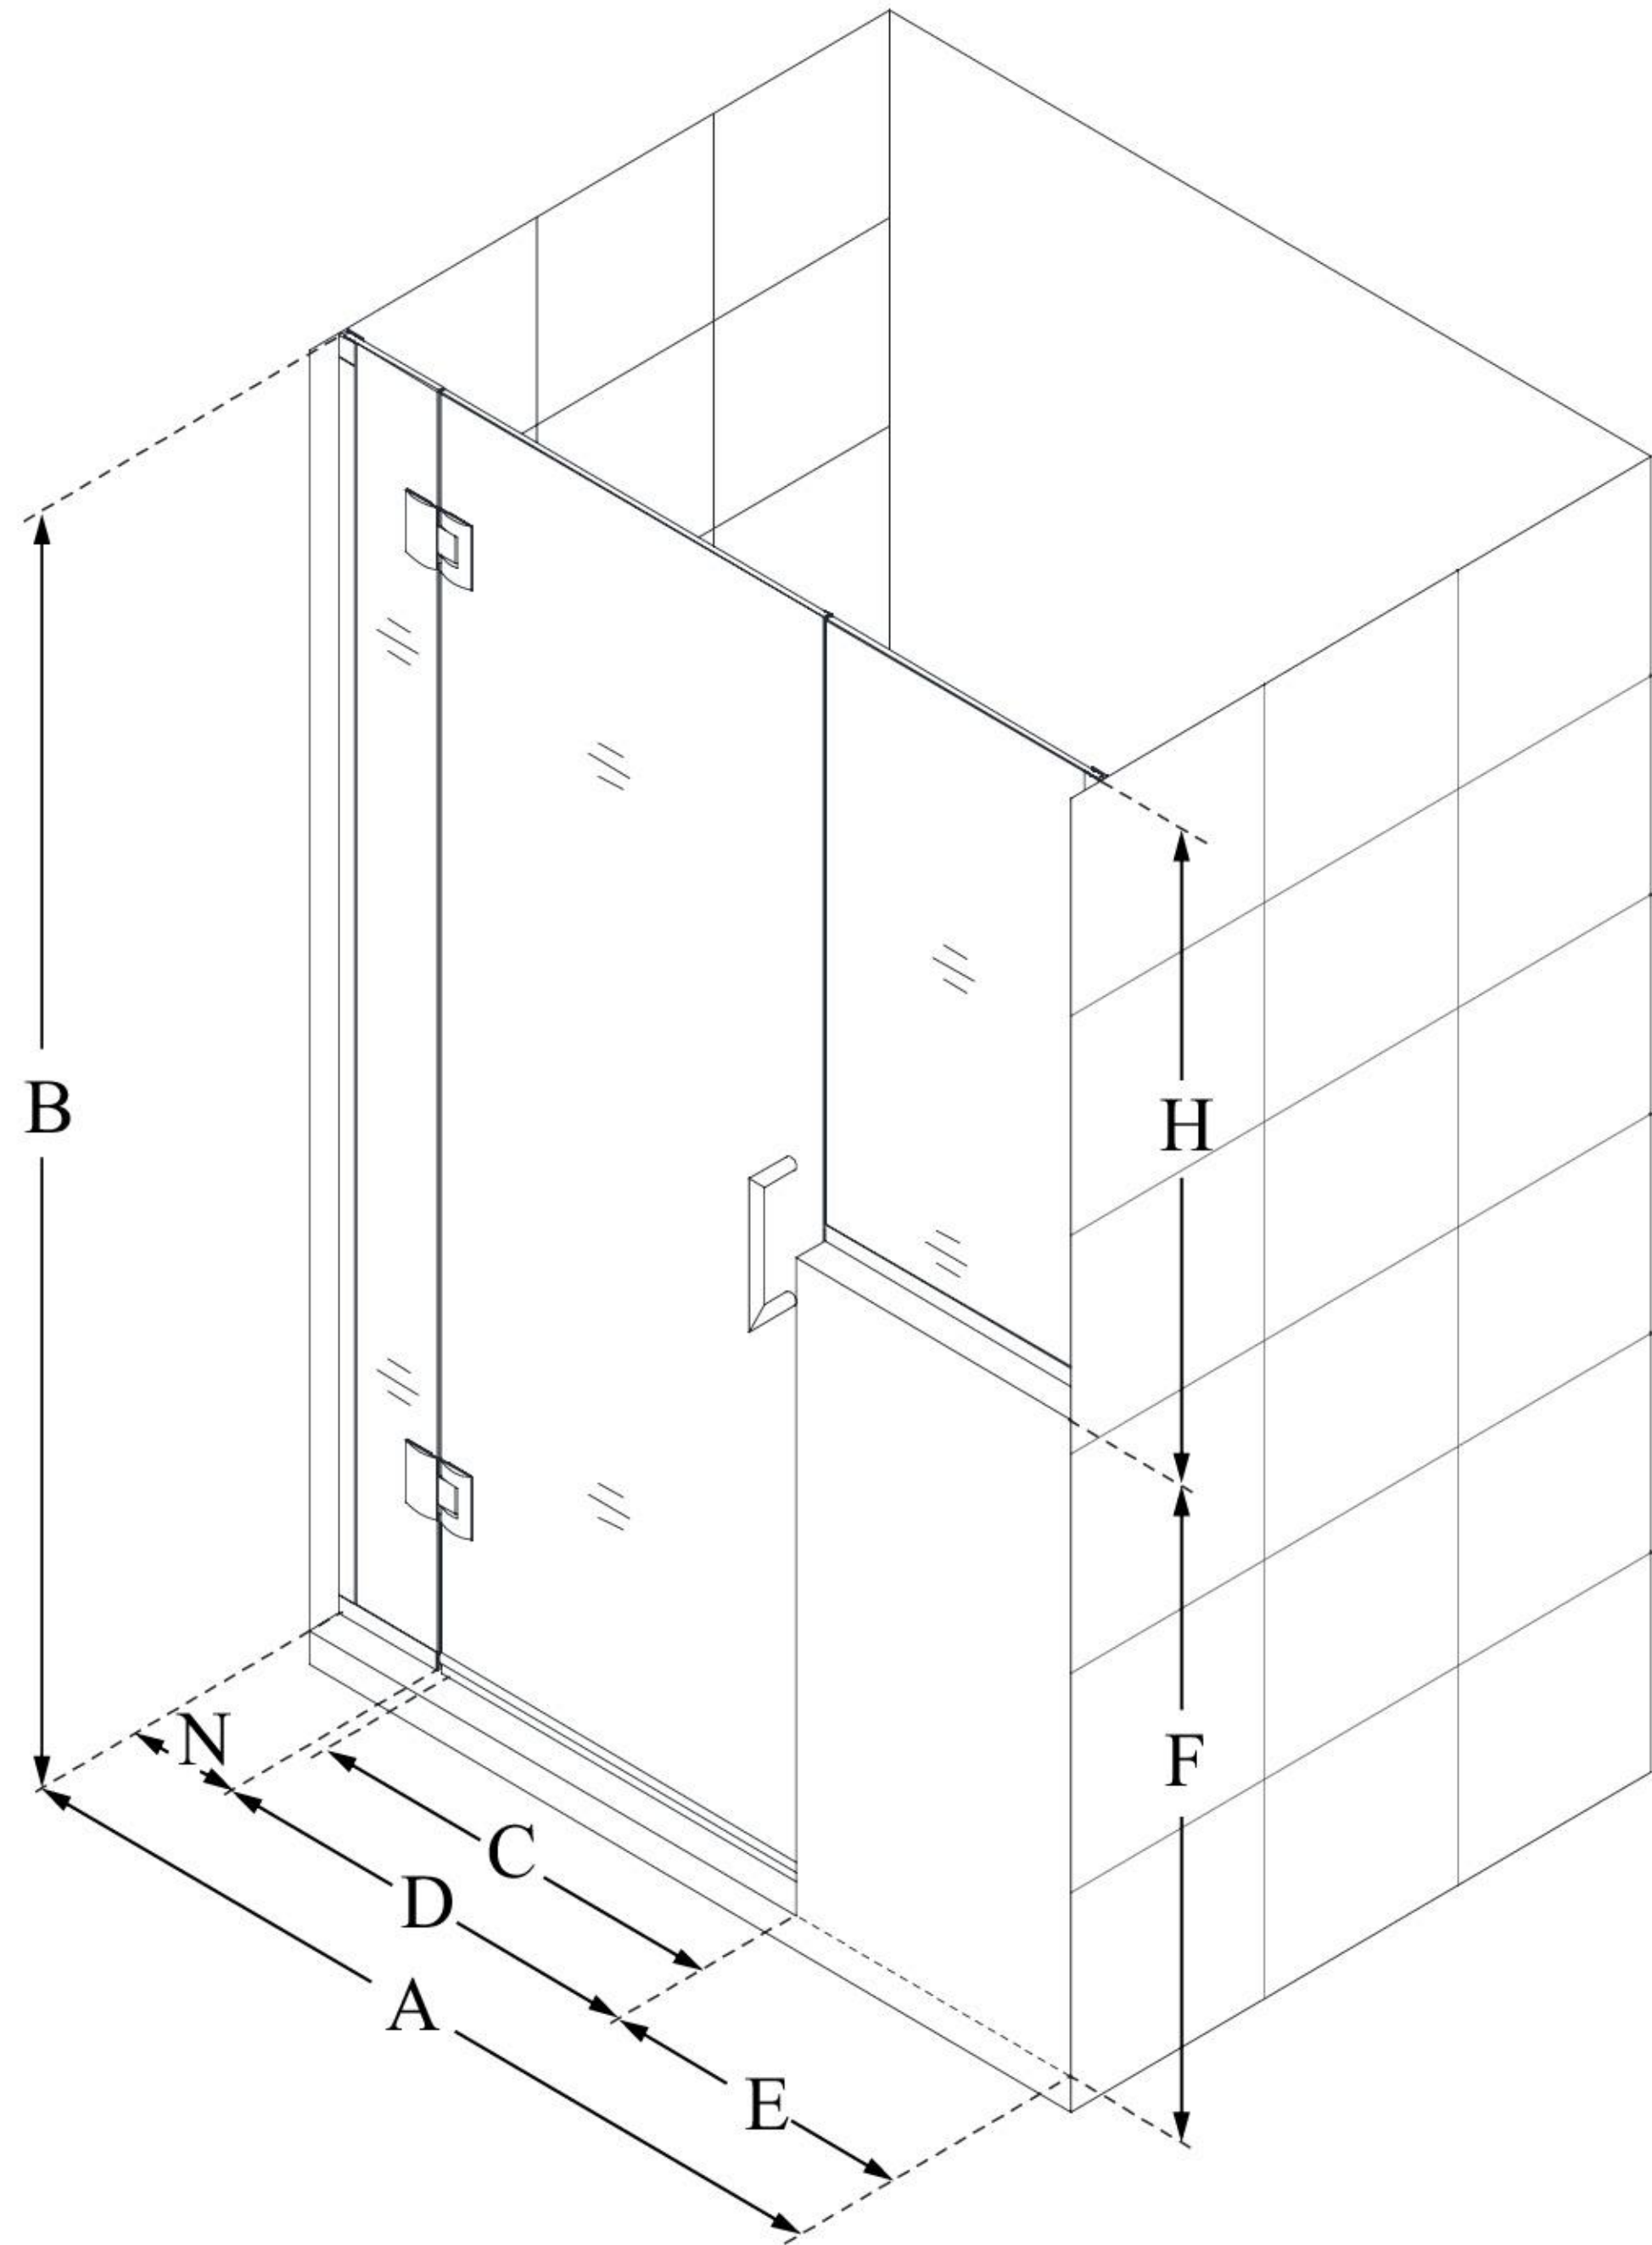

MODEL INFORMATION

D1272434

UNIDOOR-X

DreamLine Unidoor-X 57-57 1/2
in. W x 72 in. H Frameless Hinged
Shower Door, Clear Glass

SWING DOOR

CONFIGURATION DIMENSIONS:

A: 57 - 57 1/2 in.

MODEL WIDTH

B: 72 in.

MODEL HEIGHT

C: 26 in.

ACCESS WIDTH

D: 27 in.

DOOR WIDTH

E: 24 in.

INLINE PANEL WIDTH

F: 38 in.

BUTTRESS WALL HEIGHT

H: 34 in.

BUTTRESS GLASS HEIGHT

N: 6 in.

HINGE PANEL WIDTH

DreamLine reserves the right to update or modify the hardware or materials pictured without prior notice for the purpose of product improvement and customer satisfaction.