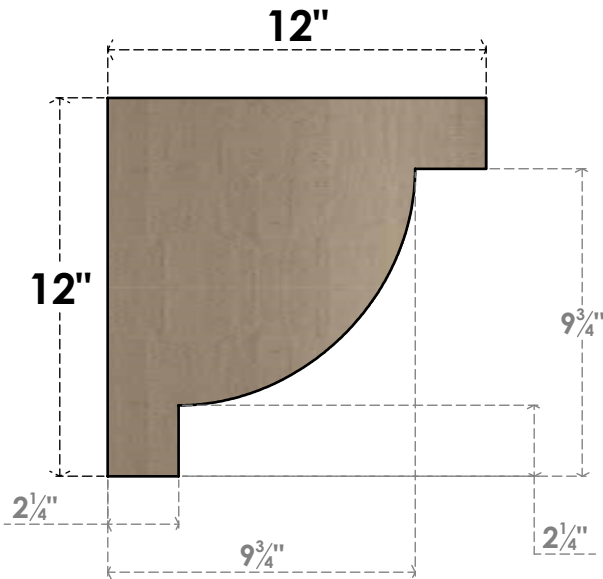

ITEM NUMBER: CORU06X12X12ALPRCPR

6"W X 12"D X 12"H SERIES 1 CLASSIC ALPINE ROUGH CEDAR TIMBERTHANE
FAUX WOOD CORBEL, PRIMED

SIDE PROFILE

FRONT PROFILE

ISOMETRIC

EKENA MILLWORK
2300 WEST MAIN ST.
CLARKSVILLE, TX 75426
TOLL FREE: 866-607-0453
WWW.EKENAMILLWORK.COM

NOTES

1. INSTALLATION TO BE COMPLETED IN ACCORDANCE WITH MANUFACTURER'S SPECIFICATIONS.
2. DRAWING MAY NOT BE TO SCALE
3. THIS DRAWING IS INTENDED FOR DESIGN AND PLANNING PURPOSES ONLY.
4. ALL INFORMATION CONTAINED HEREIN WAS CURRENT AT THE TIME OF DEVELOPMENT BUT MUST BE REVIEWED AND APPROVED BY THE PRODUCT MANUFACTURER TO BE CONSIDERED ACCURATE.
5. TIMBERTHANE ARCHITECTURAL PRODUCTS ARE MADE FROM HIGH DENSITY URETHANE AND COME FACTORY PRIMED