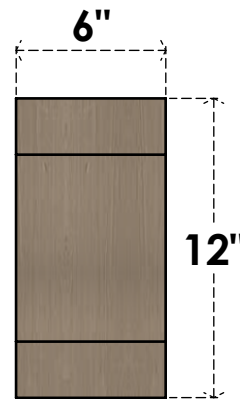

ITEM NUMBER: CORU06X12X12ALPRCPR

6"W X 12"D X 12"H SERIES 1 CLASSIC ALPINE ROUGH CEDAR TIMBERTHANE
FAUX WOOD CORBEL, PRIMED

SIDE PROFILE

FRONT PROFILE

ISOMETRIC

EKENA MILLWORK
2300 WEST MAIN ST.
CLARKSVILLE, TX 75426
TOLL FREE: 866-607-0453
WWW.EKENAMILLWORK.COM