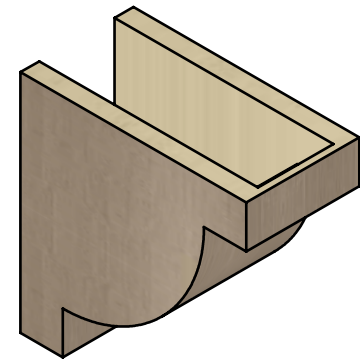

ITEM NUMBER: CORU06X12X12ALPRCPR

6"W X 12"D X 12"H SERIES 1 CLASSIC ALPINE ROUGH CEDAR TIMBERTHANE
FAUX WOOD CORBEL, PRIMED

SIDE PROFILE

FRONT PROFILE

ISOMETRIC

EKENA MILLWORK
2300 WEST MAIN ST.
CLARKSVILLE, TX 75426
TOLL FREE: 866-607-0453
WWW.EKENAMILLWORK.COM

NOTES

1. INSTALLATION TO BE COMPLETED IN ACCORDANCE WITH MANUFACTURER'S SPECIFICATIONS.
2. DRAWING MAY NOT BE TO SCALE
3. THIS DRAWING IS INTENDED FOR DESIGN AND PLANNING PURPOSES ONLY.
4. ALL INFORMATION CONTAINED HEREIN WAS CURRENT AT THE TIME OF DEVELOPMENT BUT MUST BE REVIEWED AND APPROVED BY THE PRODUCT MANUFACTURER TO BE CONSIDERED ACCURATE.
5. TIMBERTHANE ARCHITECTURAL PRODUCTS ARE MADE FROM HIGH DENSITY URETHANE AND COME FACTORY PRIMED