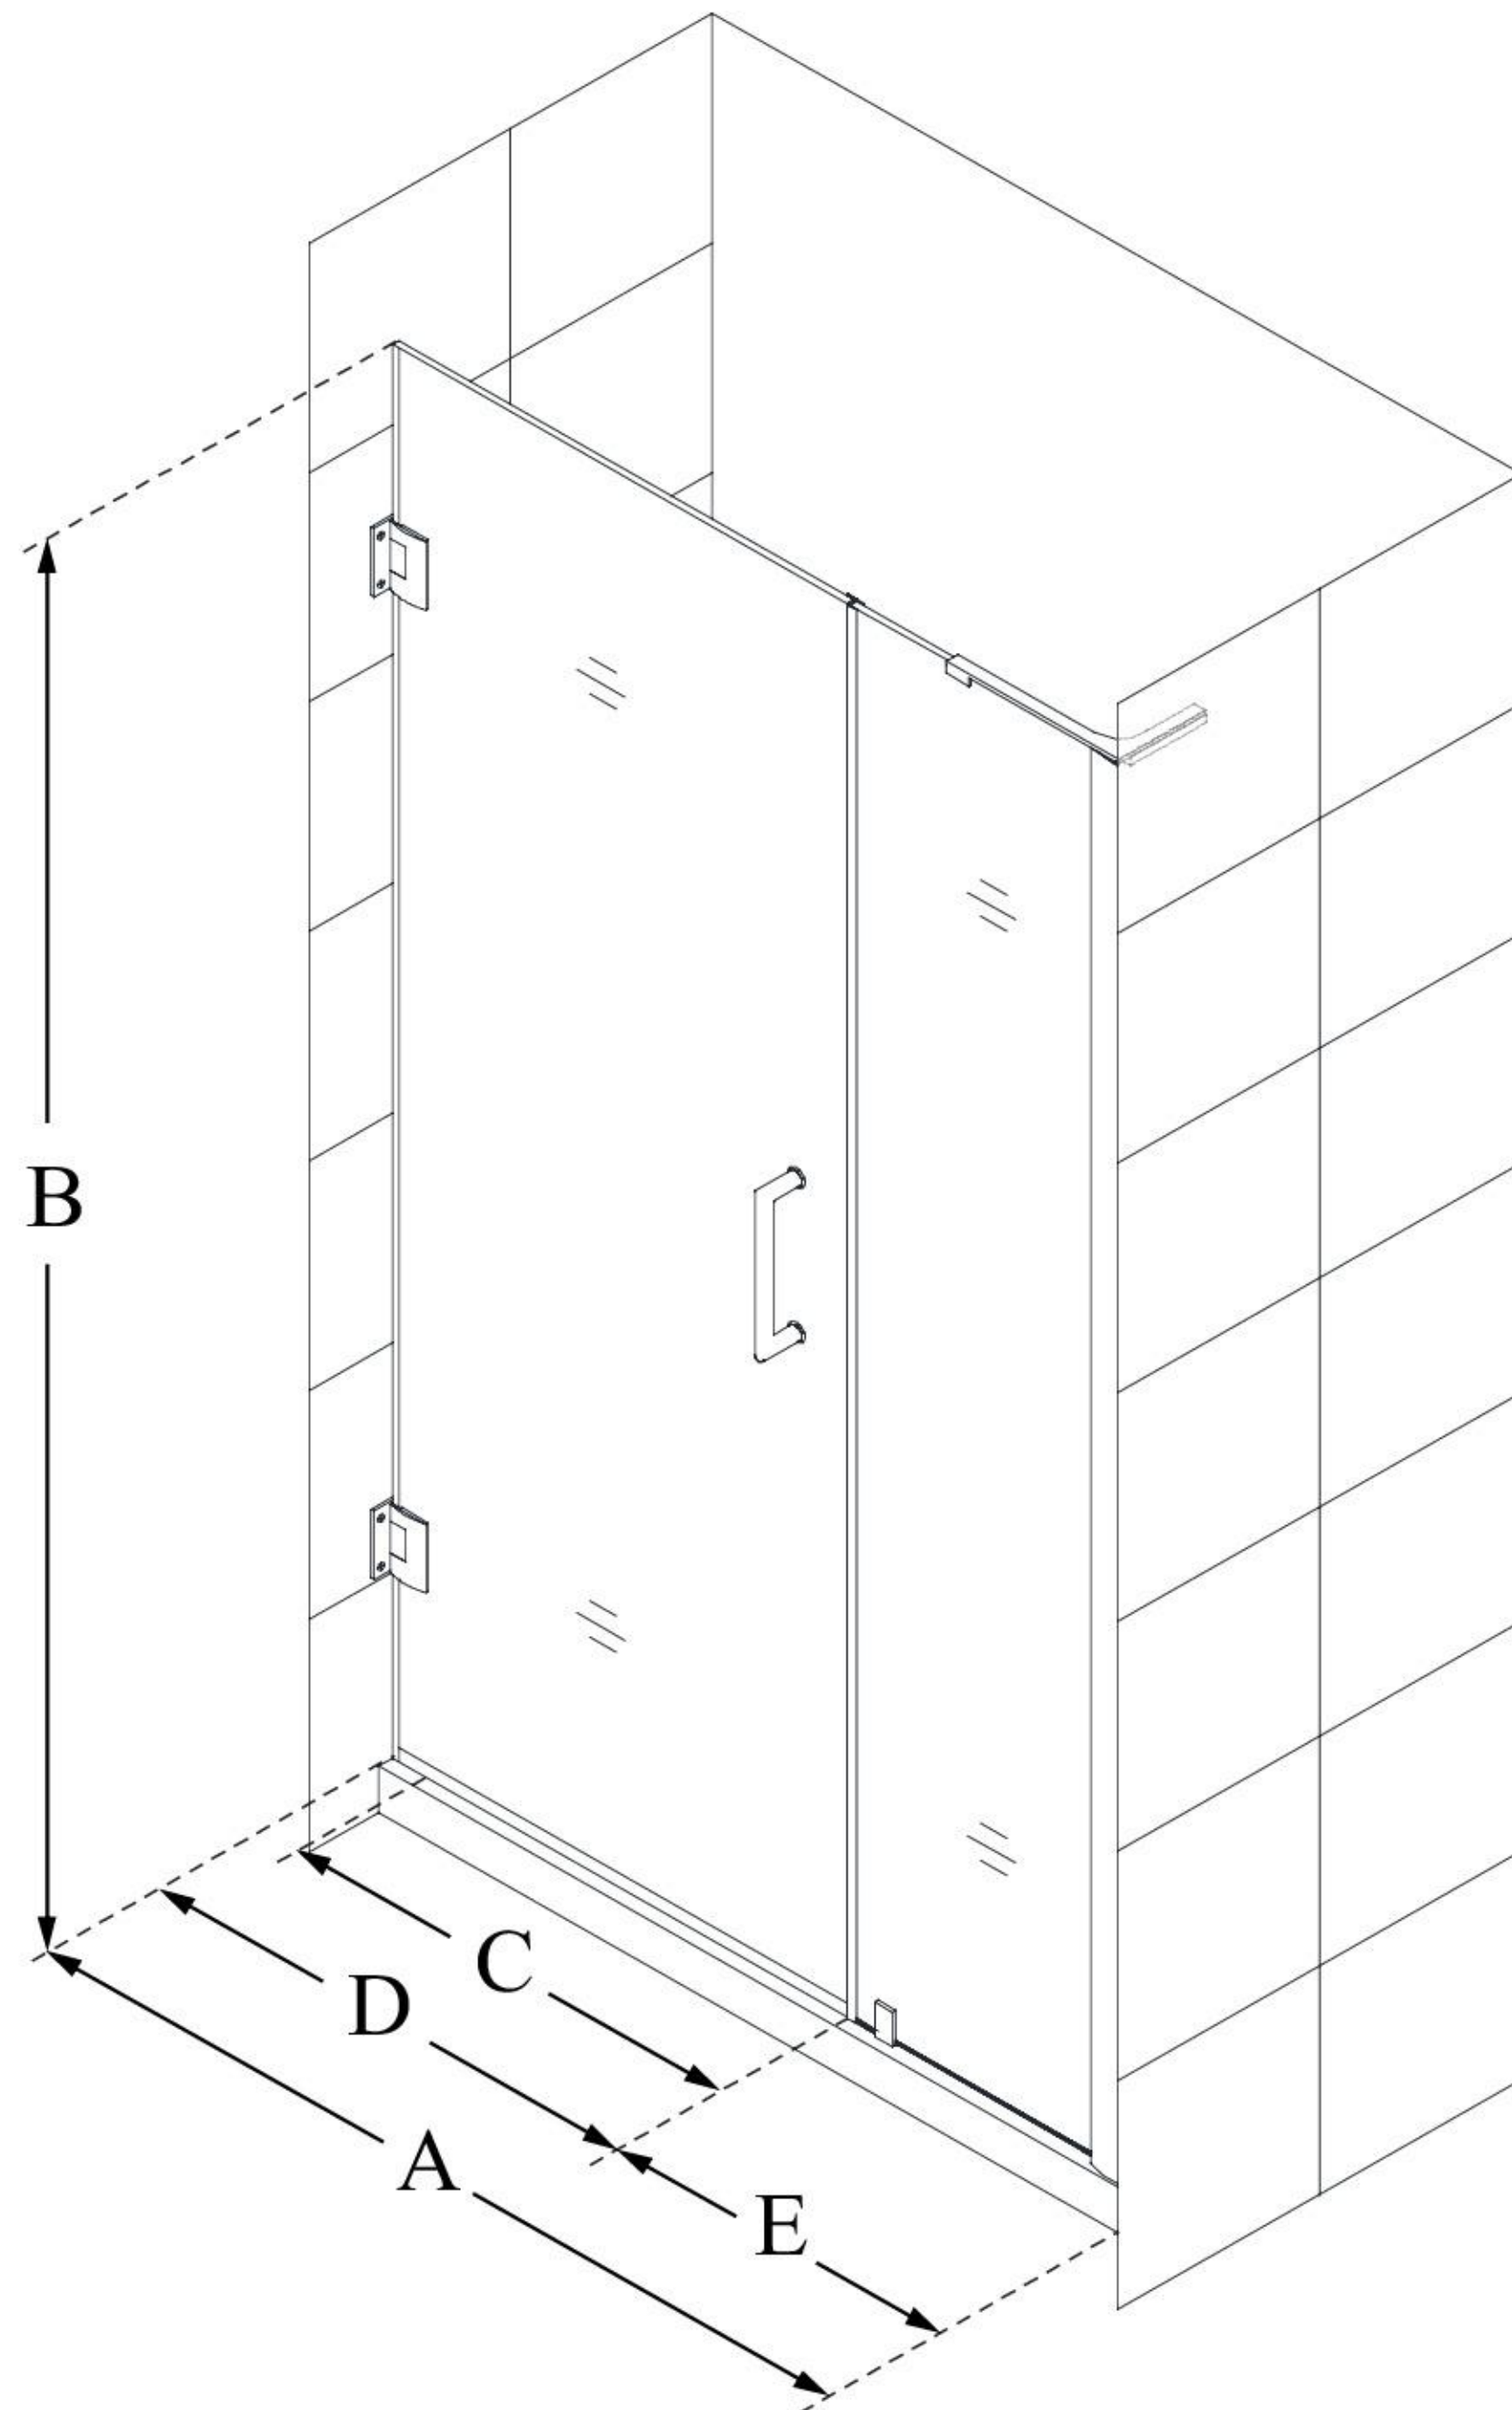

## UNIDOOR-LS

DreamLine Unidoor-LS 41-42 in.  
W x 72 in. H Frameless Hinged  
Shower Door with Support Arm

SWING DOOR

### CONFIGURATION DIMENSIONS:

**A: 41 - 42 in.**

MODEL WIDTH

**B: 72 in.**

MODEL HEIGHT

**C: 28 in.**

ACCESS WIDTH

**D: 29 in.**

DOOR WIDTH

**E: 12 in.**

INLINE PANEL WIDTH

**1 1/2 in.**

MINIMUM THRESHOLD REQUIRED

**Yes (Inline Panel)**

DRILLING REQUIRED

DreamLine reserves the right to update or modify the hardware or materials pictured without prior notice for the purpose of product improvement and customer satisfaction.