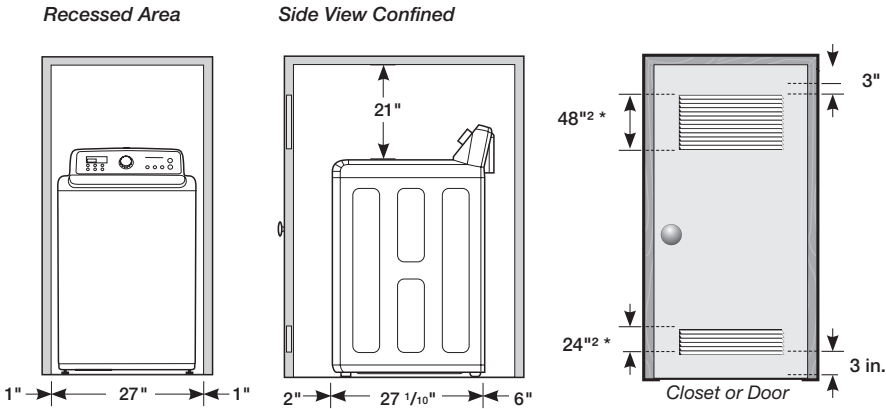

WA5451ANW

4.7 cu. ft. VRT™ Top Load Washer

Installing your washer

Alcove or closet installation

Minimum clearances for closets and alcove:

- Sides - 1"
- Top - 21"
- Rear - 6"
- Closet Front - 2"

If the washer and dryer are installed together, the closet front must have at least a 72 in² (465cm²) unobstructed air opening. Your washer alone does not require a specific air opening.

* Required spacing
** External exhaust elbow requires additional space.