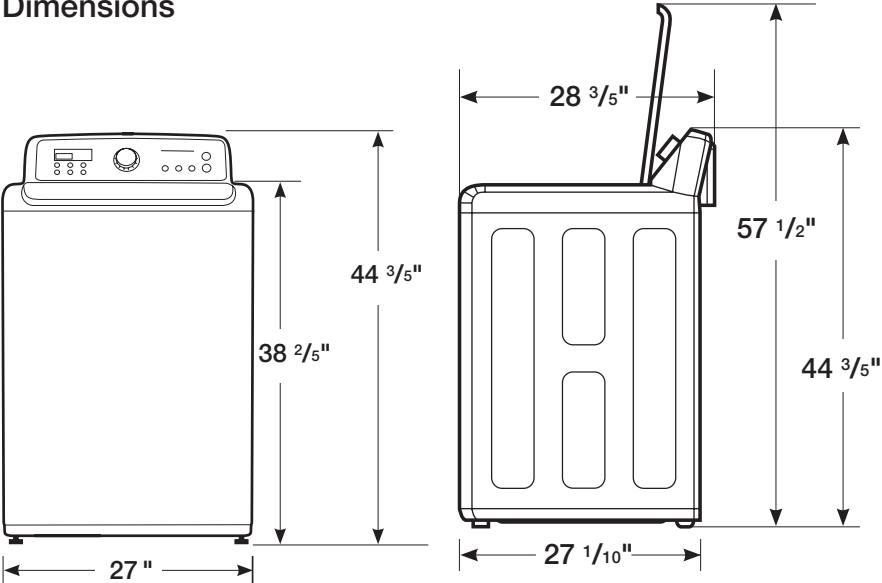

#### Alcove or closet installation

### Dimensions

#### Product Dimensions + Weight

Dimensions: (WxHxD) 27" x 44 3/5" x 28 3/5"  
Weight: 152 lbs / 69 kg

#### Shipping Dimensions + Weight

Dimensions: (WxHxD) 29 1/2" x 49 3/8" x 31 1/4"  
Weight: 167.4 lbs / 76 kg

Color	Model #	UPC Code
Neat White	WA5451ANW	036725560222