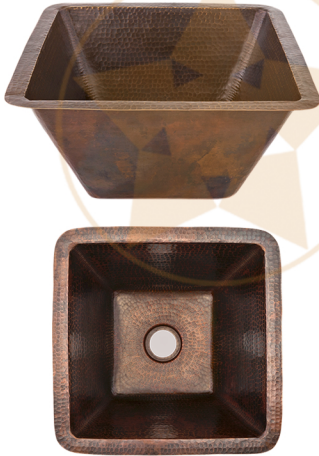

### PACKAGE INCLUDES THE FOLLOWING ITEMS:

- \* 17" Large Square Hammered Copper Prep Sink / ORB Finish (Model # BS17DB)
- \* Single Handle Bar or Vessel Filler Faucet / ORB Finish (Model # B-BV01ORB)
- \* 3.5" Basket Strainer Drain / ORB Finish (Model# D-132ORB)
- \* Copper Sink Wax (Model# W900-WAX)
- \* Neutral Cure Copper Sink Installation Silicone (Model# C900-ORB)

\* ORB: Oil Rubbed Bronze

### SINK DETAILS (Model# BS17DB)

- \* Description: 17" Large Square Hammered Copper Prep Sink
- \* Color: Oil Rubbed Bronze
- \* Outer Dimension: 17" x 17" x 9"
- \* Inner Dimension: 15" x 15" x 9"
- \* Drain Size: 3.5" Drain Opening
- \* CODE / STANDARD COMPLIANCE: IAPMO / cUPC LISTED

### FAUCET DETAILS (Model# B-BV01ORB)

- \* Description: Single Handle Bar / Vessel Faucet
- \* Finish: Oil Rubbed Bronze
- \* Installation: Single Hole
- \* Overall Height: 11"
- \* Spout Reach: 6"
- \* Prop 65 Compliant
- \* Certifications: ASME A112.18.1/CSA B125.1, NSF/ANSI 61, California Lead Plumbing Law, ADA Compliant