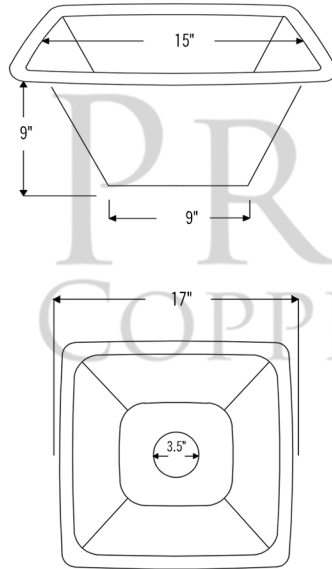

### PACKAGE INCLUDES THE FOLLOWING ITEMS:

- \* 17" Large Square Hammered Copper Prep Sink / ORB Finish (Model # BS17DB)
- \* Single Handle Bar or Vessel Filler Faucet / ORB Finish (Model # B-BV01ORB)
- \* 3.5" Basket Strainer Drain / ORB Finish (Model# D-132ORB)
- \* Copper Sink Wax (Model# W900-WAX)
- \* Neutral Cure Copper Sink Installation Silicone (Model# C900-ORB)

### SINK DETAILS (Model# BS17DB)

- \* Description: 17" Large Square Hammered Copper Prep Sink
- \* Color: Oil Rubbed Bronze
- \* Outer Dimension: 17" x 17" x 9"
- \* Inner Dimension: 15" x 15" x 9"
- \* Drain Size: 3.5" Drain Opening
- \* CODE / STANDARD COMPLIANCE: IAPMO / cUPC LISTED

### FAUCET DETAILS (Model# B-BV01ORB)

- \* Description: Single Handle Bar / Vessel Faucet
- \* Finish: Oil Rubbed Bronze
- \* Installation: Single Hole
- \* Overall Height: 11"
- \* Spout Reach: 6"
- \* Prop 65 Compliant
- \* Certifications: ASME A112.18.1/CSA B125.1, NSF/ANSI 61, California Lead Plumbing Law, ADA Compliant

### SILICONE DETAILS (Model# C900-ORB)

- \* Description: Neutral Cure Copper Sink Installation Silicone
- \* Color: Oil Rubbed Bronze
- \* Size: 4.7oz