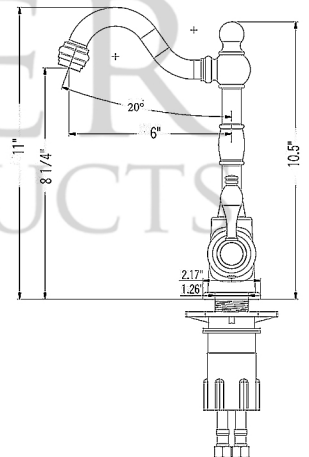

### PACKAGE INCLUDES THE FOLLOWING ITEMS:

- \* 17" Large Square Hammered Copper Prep Sink / ORB Finish (Model # BS17DB)
- \* Single Handle Bar or Vessel Filler Faucet / ORB Finish (Model # B-BV01ORB)
- \* 3.5" Basket Strainer Drain / ORB Finish (Model# D-132ORB)
- \* Copper Sink Wax (Model# W900-WAX)
- \* Neutral Cure Copper Sink Installation Silicone (Model# C900-ORB)

### SINK DETAILS (Model# BS17DB)

- \* Description: 17" Large Square Hammered Copper Prep Sink
- \* Color: Oil Rubbed Bronze
- \* Outer Dimension: 17" x 17" x 9"
- \* Inner Dimension: 15" x 15" x 9"
- \* Drain Size: 3.5" Drain Opening
- \* CODE / STANDARD COMPLIANCE: IAPMO / cUPC LISTED

### FAUCET DETAILS (Model# B-BV01ORB)

- \* Description: Single Handle Bar / Vessel Faucet
- \* Finish: Oil Rubbed Bronze
- \* Installation: Single Hole
- \* Overall Height: 11"
- \* Spout Reach: 6"
- \* Prop 65 Compliant
- \* Certifications: ASME A112.18.1/CSA B125.1, NSF/ANSI 61, California Lead Plumbing Law, ADA Compliant

### SILICONE DETAILS (Model# C900-ORB)

- \* Description: Neutral Cure Copper Sink Installation Silicone
- \* Color: Oil Rubbed Bronze
- \* Size: 4.7oz