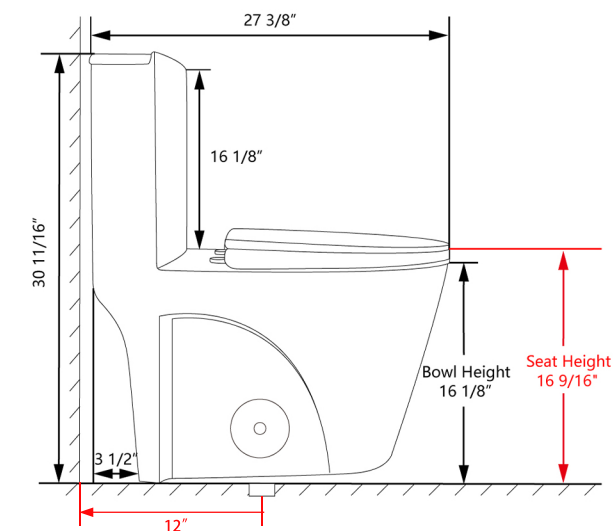

INSTALLATION

- Floor mount
- Standard 12" rough-in

COLOR

Matte Black

service@deervalleybath.com

(312) 626-9466

1-Year Limited Warranty