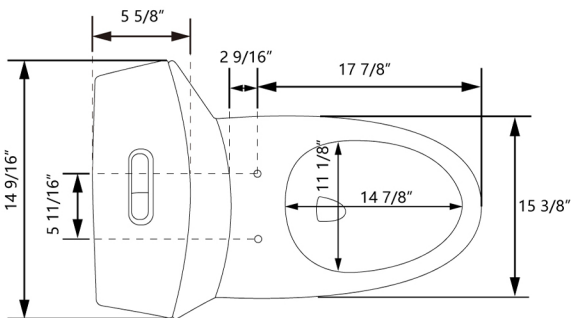

INSTALLATION

- Floor mount
- Standard 12" rough-in

COLOR

Matte Black

service@deervalleybath.com

(312) 626-9466

1-Year Limited Warranty