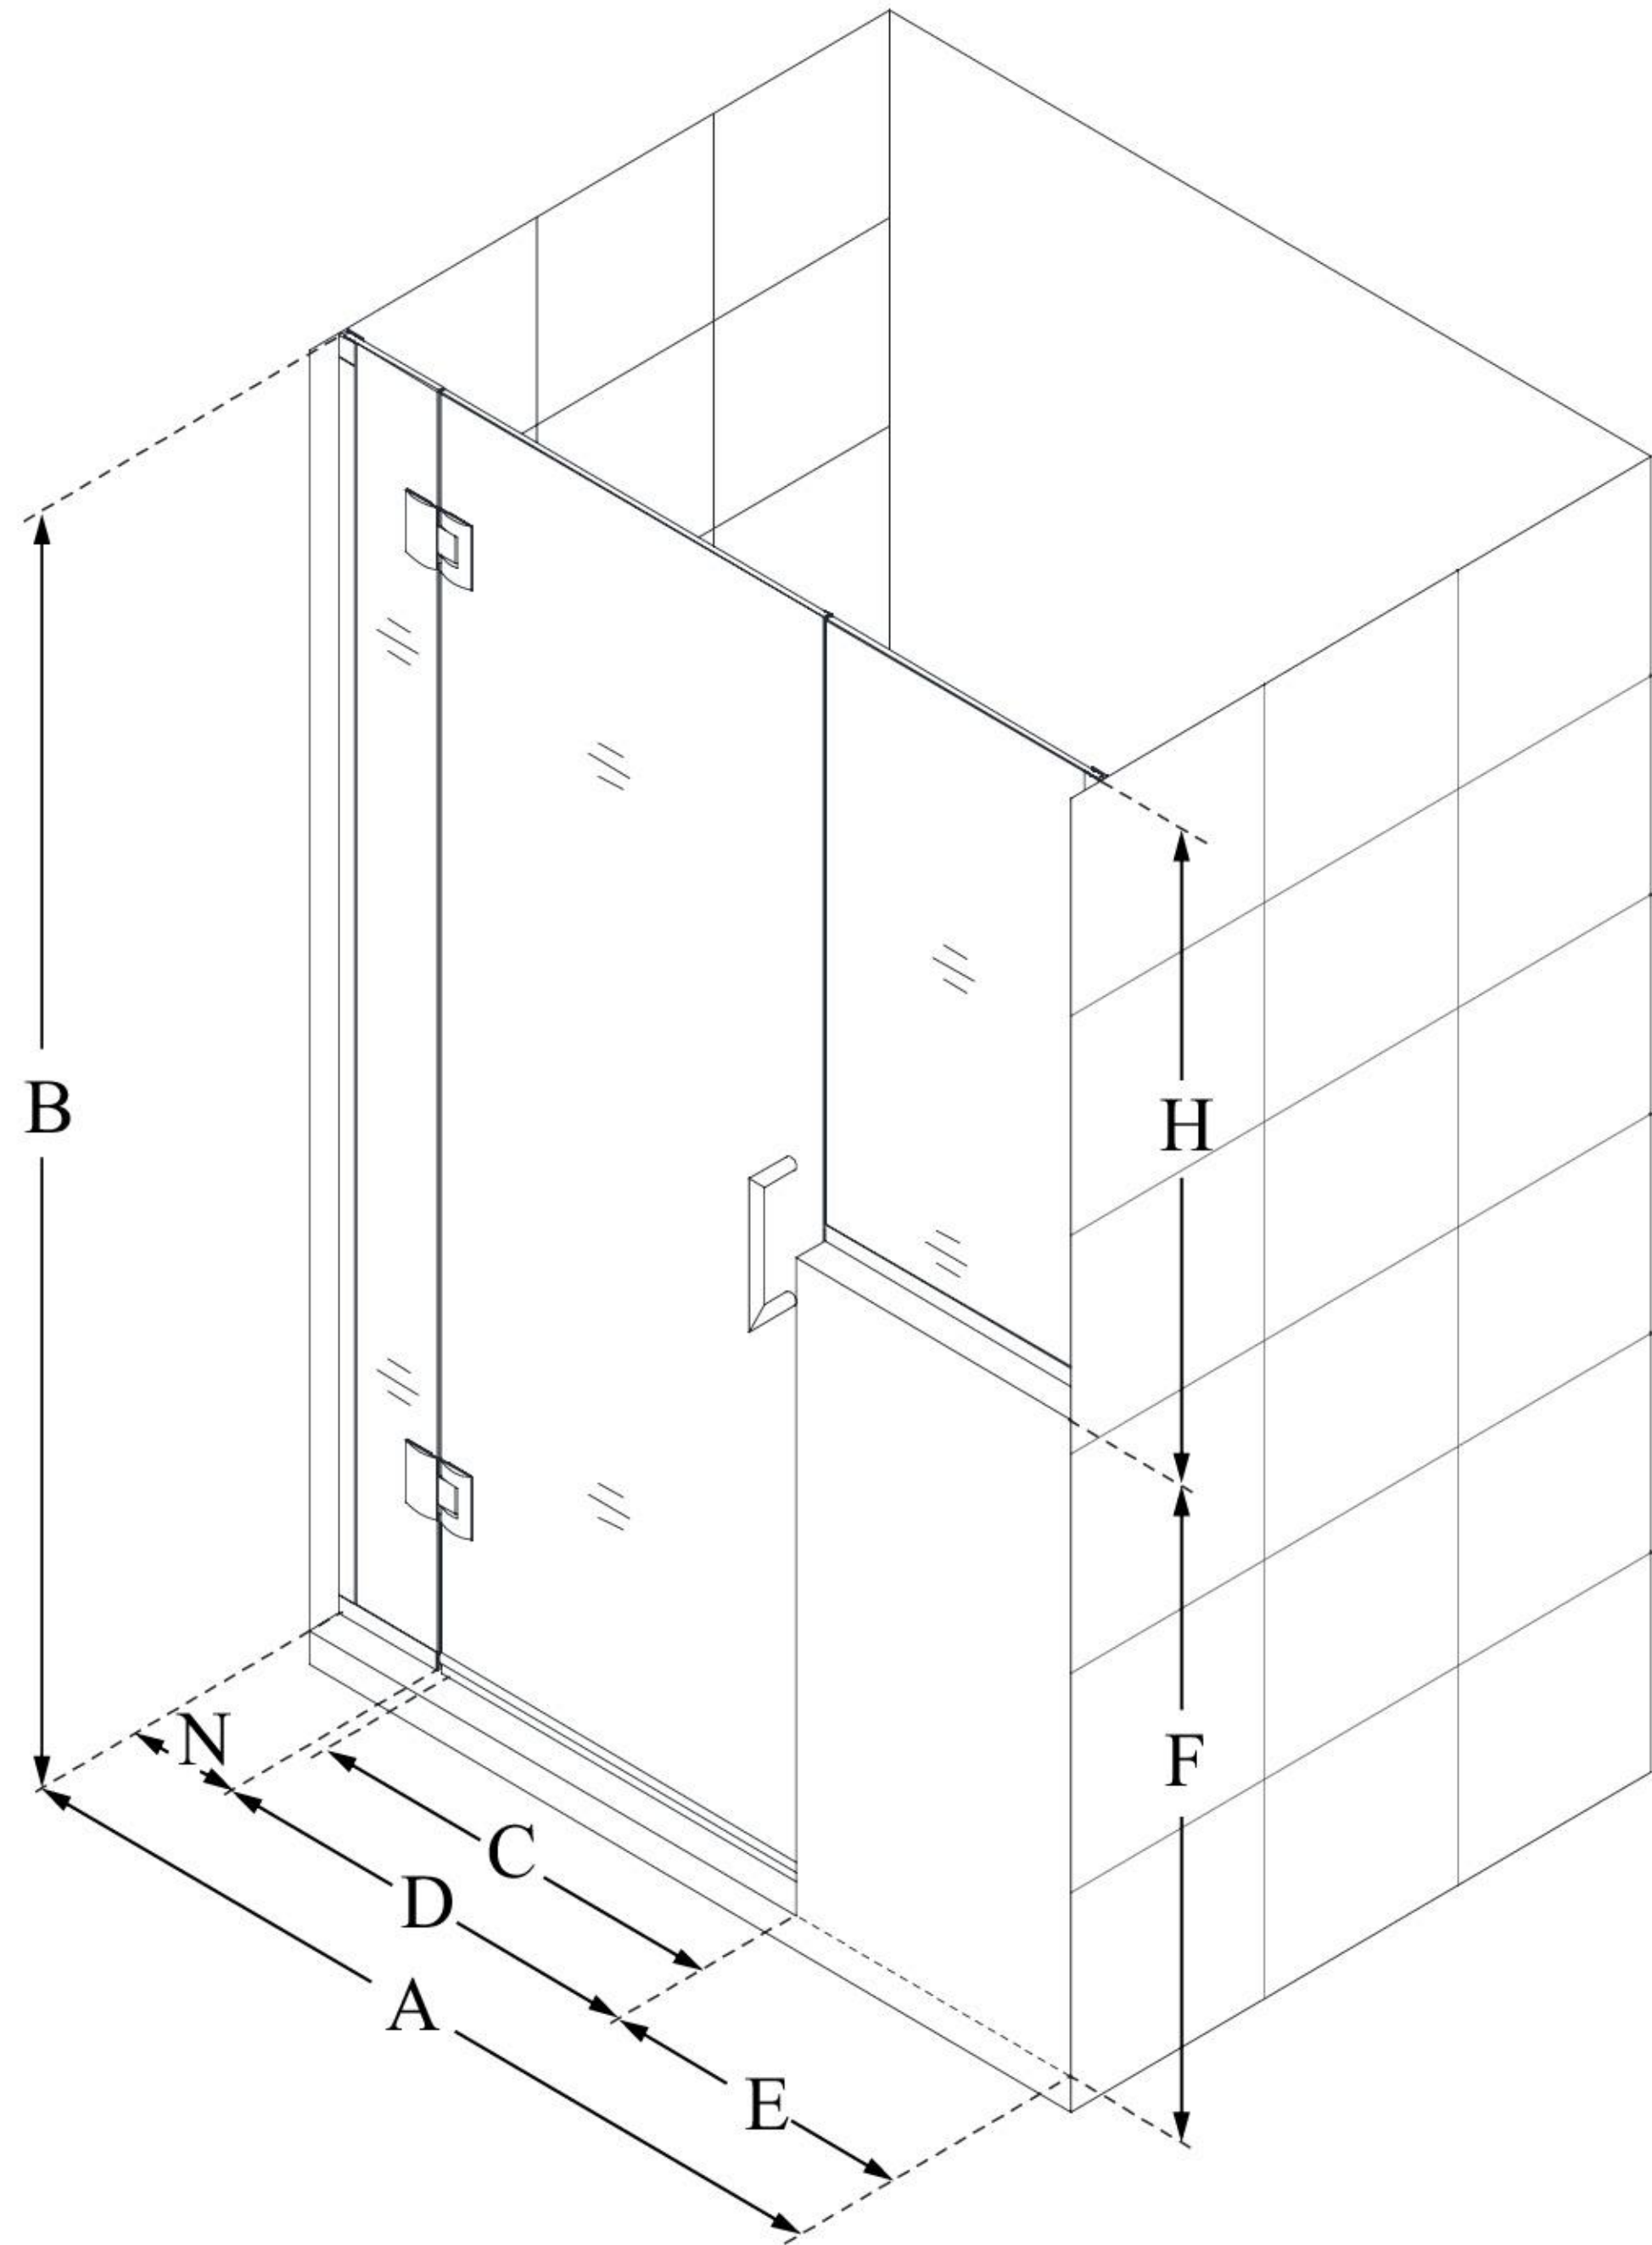

MODEL INFORMATION

D1242434

UNIDOOR-X

DreamLine Unidoor-X 54-54 1/2
in. W x 72 in. H Frameless Hinged
Shower Door, Clear Glass

SWING DOOR

CONFIGURATION DIMENSIONS:

A: 54 - 54 1/2 in.

MODEL WIDTH

B: 72 in.

MODEL HEIGHT

C: 23 in.

ACCESS WIDTH

D: 24 in.

DOOR WIDTH

E: 24 in.

INLINE PANEL WIDTH

F: 38 in.

BUTTRESS WALL HEIGHT

H: 34 in.

BUTTRESS GLASS HEIGHT

N: 6 in.

HINGE PANEL WIDTH

DreamLine reserves the right to update or modify the hardware or materials pictured without prior notice for the purpose of product improvement and customer satisfaction.