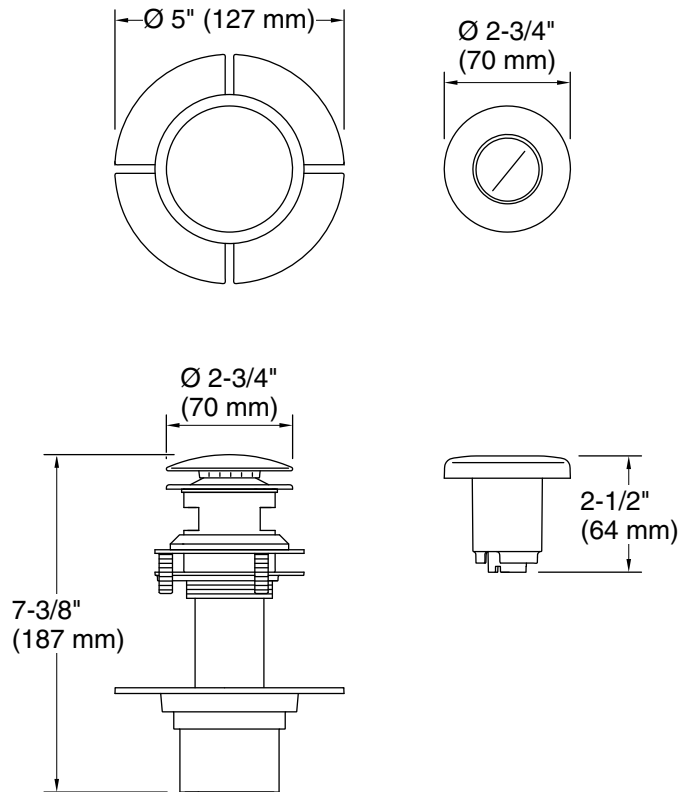

SnapFlo™

Toe-tap bath drain
K-25863

Features

- For use with freestanding baths
- Greatly reduces the installation time of your freestanding bath
- Toe-tap drain is available in a variety of colors to match KOHLER® fixtures
- Kit includes: Flange, toe-tap drain, drain body, installation tool

See website for detailed warranty information.

Technical Information

All product dimensions are nominal.

Material: Brass, Plastic

Notes

Install this product according to the installation instructions.