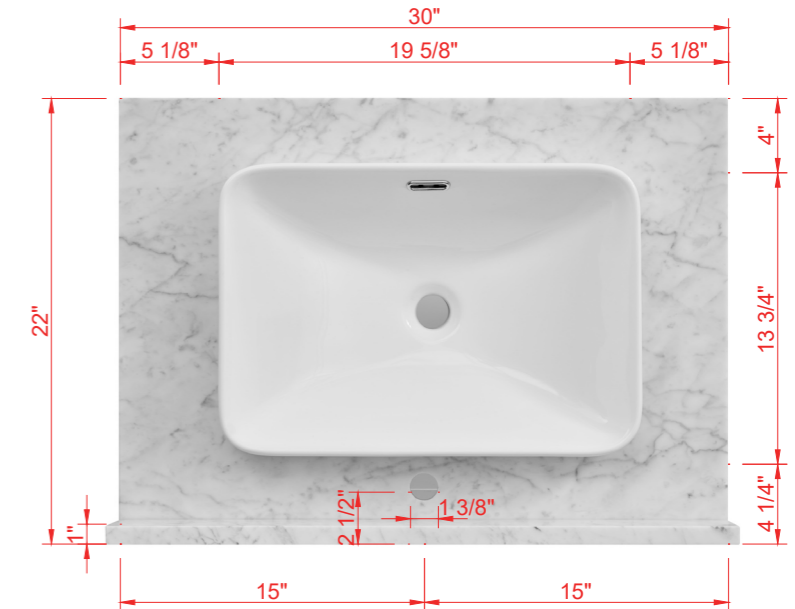

INSTALLERS DIAGRAM

MODEL NUMBER:1480VB-30-201-283-UM

UNDERMOUNT SINK

TOP VIEW

Product Net weight (W/O Top):65 lbs.
 Product packed Gross weight (W/O Top):92.6 lbs.
 Packed product Dimensions:
 32.5in. W x 24.75in. D x 37.5in. H

FRONT VIEW

SIDE VIEW

INSTALLERS DIAGRAM

MODEL NUMBER:1480VB-30-201-283-SR

SEMI-RECESSED SINK

TOP VIEW

Product Net weight (W/O Top):65 lbs.
Product packed Gross weight (W/O Top):92.6 lbs.
Packed product Dimensions:
32.5in. W x 24.75in. D x 37.5in. H

FRONT VIEW

SIDE VIEW