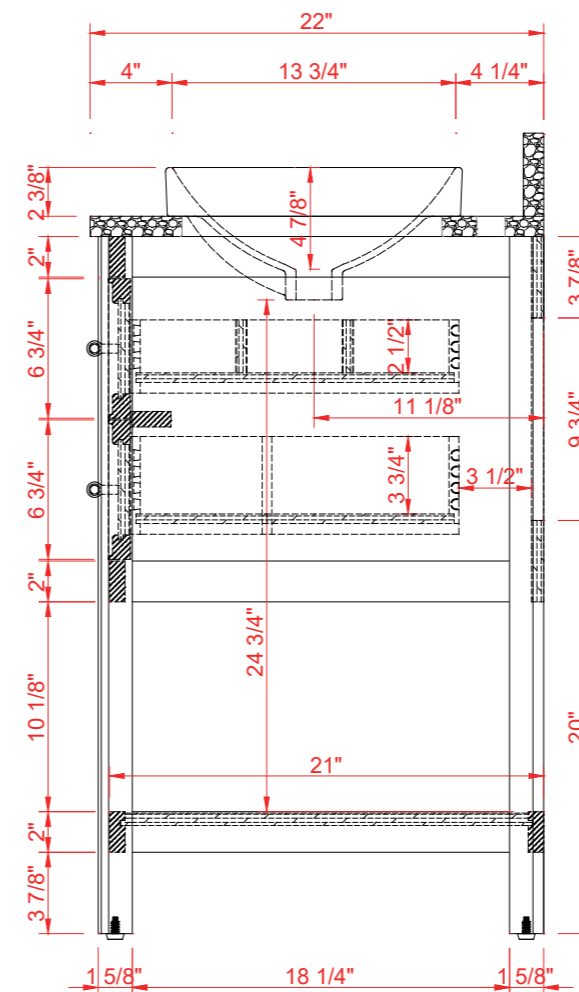

INSTALLERS DIAGRAM

MODEL NUMBER:1480VB-30-201-283-UM

UNDERMOUNT SINK

TOP VIEW

Product Net weight (W/O Top):65 lbs.
 Product packed Gross weight (W/O Top):92.6 lbs.
 Packed product Dimensions:
 32.5in. W x 24.75in. D x 37.5in. H

FRONT VIEW

SIDE VIEW

INSTALLERS DIAGRAM

MODEL NUMBER:1480VB-30-201-283-SR

SEMI-RECESSED SINK

TOP VIEW

Product Net weight (W/O Top):65 lbs.
Product packed Gross weight (W/O Top):92.6 lbs.
Packed product Dimensions:
32.5in. W x 24.75in. D x 37.5in. H

FRONT VIEW

SIDE VIEW