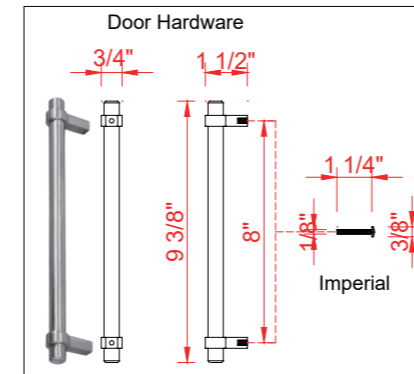

INSTALLERS DIAGRAM

MODEL NUMBER:1480VB-30-201-283-UM

UNDERMOUNT SINK

TOP VIEW

Product Net weight (W/O Top):65 lbs.
 Product packed Gross weight (W/O Top):92.6 lbs.
 Packed product Dimensions:
 32.5in. W x 24.75in. D x 37.5in. H

FRONT VIEW

SIDE VIEW

INSTALLERS DIAGRAM

MODEL NUMBER:1480VB-30-201-283-SR

SEMI-RECESSED SINK

TOP VIEW

Product Net weight (W/O Top):65 lbs.
Product packed Gross weight (W/O Top):92.6 lbs.
Packed product Dimensions:
32.5in. W x 24.75in. D x 37.5in. H

FRONT VIEW

SIDE VIEW