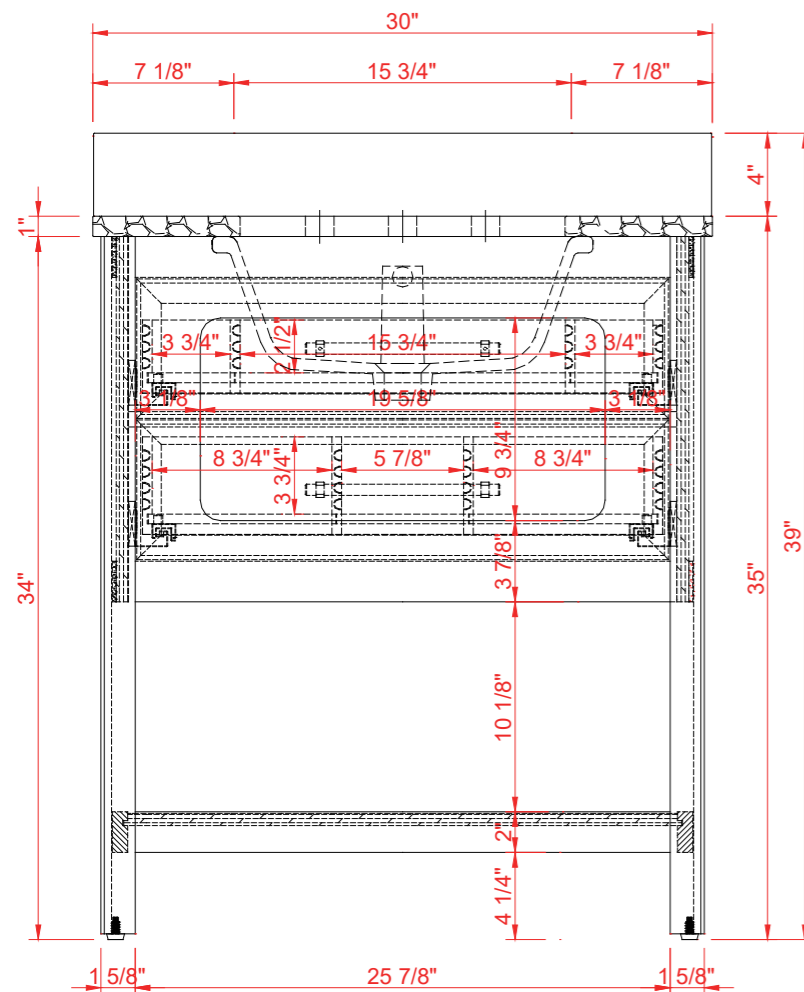

INSTALLERS DIAGRAM

MODEL NUMBER:1480VB-30-201-283-UM

UNDERMOUNT SINK

TOP VIEW

Product Net weight (W/O Top):65 lbs.
 Product packed Gross weight (W/O Top):92.6 lbs.
 Packed product Dimensions:
 32.5in. W x 24.75in. D x 37.5in. H

FRONT VIEW

SIDE VIEW

INSTALLERS DIAGRAM

MODEL NUMBER:1480VB-30-201-283-SR

SEMI-RECESSED SINK

TOP VIEW

Product Net weight (W/O Top):65 lbs.
Product packed Gross weight (W/O Top):92.6 lbs.
Packed product Dimensions:
32.5in. W x 24.75in. D x 37.5in. H

FRONT VIEW

SIDE VIEW