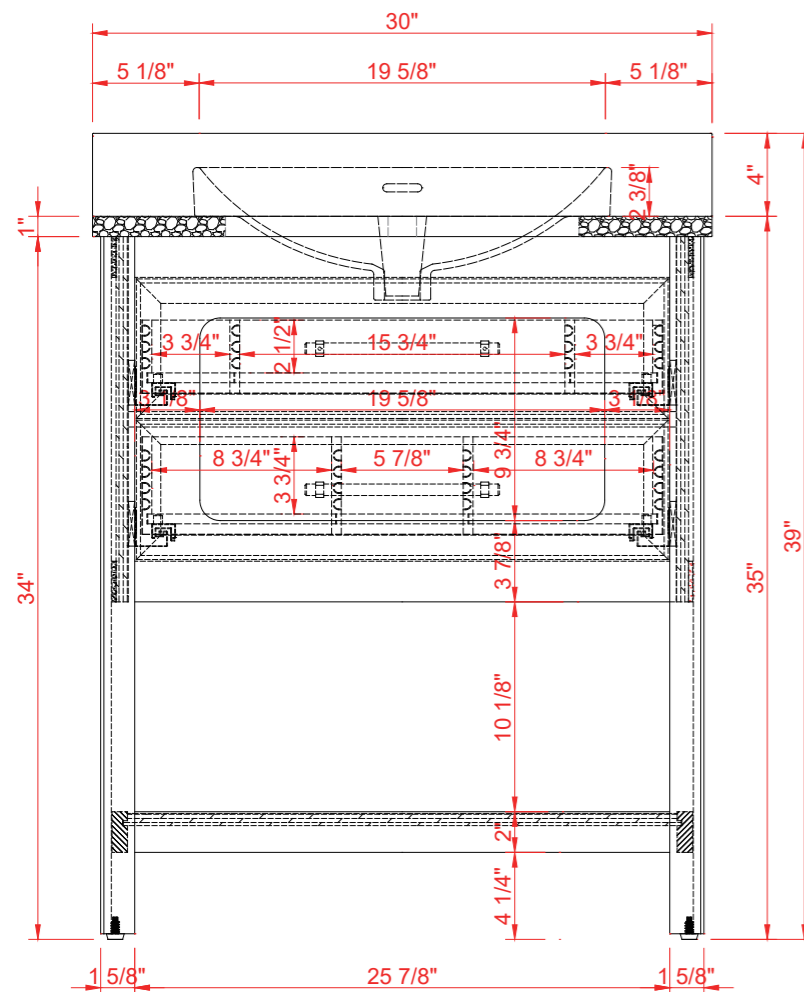

INSTALLERS DIAGRAM

MODEL NUMBER:1480VB-30-201-283-UM

UNDERMOUNT SINK

TOP VIEW

Product Net weight (W/O Top):65 lbs.
 Product packed Gross weight (W/O Top):92.6 lbs.
 Packed product Dimensions:
 32.5in. W x 24.75in. D x 37.5in. H

FRONT VIEW

SIDE VIEW

INSTALLERS DIAGRAM

MODEL NUMBER:1480VB-30-201-283-SR

SEMI-RECESSED SINK

TOP VIEW

Product Net weight (W/O Top):65 lbs.
Product packed Gross weight (W/O Top):92.6 lbs.
Packed product Dimensions:
32.5in. W x 24.75in. D x 37.5in. H

FRONT VIEW

SIDE VIEW