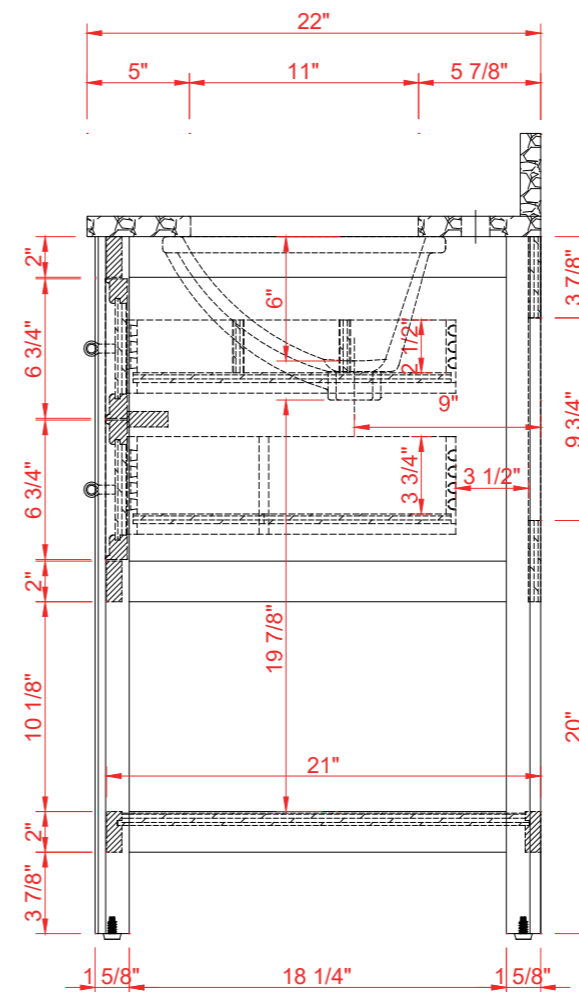

INSTALLERS DIAGRAM

MODEL NUMBER:1480VB-30-201-283-UM

UNDERMOUNT SINK

TOP VIEW

Product Net weight (W/O Top):65 lbs.
 Product packed Gross weight (W/O Top):92.6 lbs.
 Packed product Dimensions:
 32.5in. W x 24.75in. D x 37.5in. H

FRONT VIEW

SIDE VIEW

INSTALLERS DIAGRAM

MODEL NUMBER:1480VB-30-201-283-SR

SEMI-RECESSED SINK

TOP VIEW

Product Net weight (W/O Top):65 lbs.
Product packed Gross weight (W/O Top):92.6 lbs.
Packed product Dimensions:
32.5in. W x 24.75in. D x 37.5in. H

FRONT VIEW

SIDE VIEW