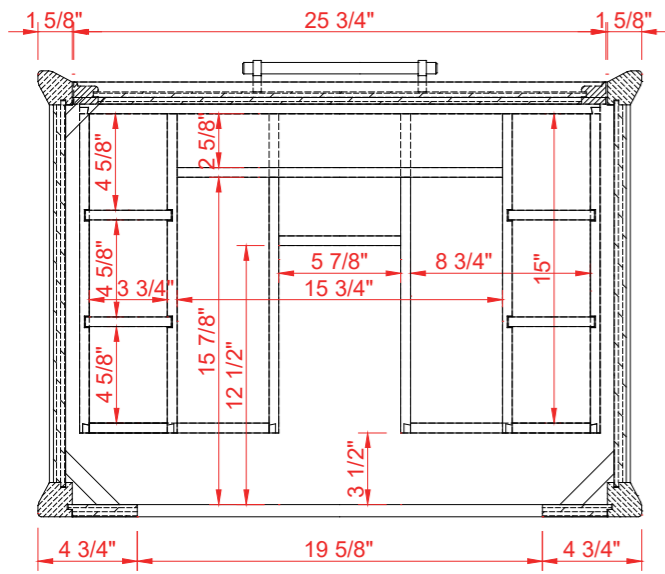

INSTALLERS DIAGRAM

MODEL NUMBER:1480VB-30-201-283-UM

UNDERMOUNT SINK

TOP VIEW

Product Net weight (W/O Top):65 lbs.
 Product packed Gross weight (W/O Top):92.6 lbs.
 Packed product Dimensions:
 32.5in. W x 24.75in. D x 37.5in. H

FRONT VIEW

SIDE VIEW

INSTALLERS DIAGRAM

MODEL NUMBER:1480VB-30-201-283-SR

SEMI-RECESSED SINK

TOP VIEW

Product Net weight (W/O Top):65 lbs.
Product packed Gross weight (W/O Top):92.6 lbs.
Packed product Dimensions:
32.5in. W x 24.75in. D x 37.5in. H

FRONT VIEW

SIDE VIEW