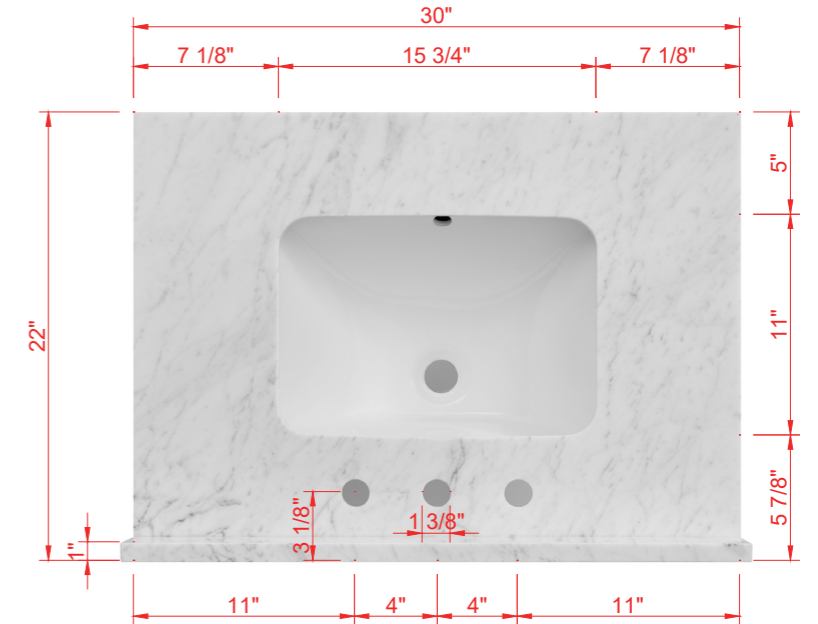

INSTALLERS DIAGRAM

MODEL NUMBER:1480VB-30-201-283-UM

UNDERMOUNT SINK

TOP VIEW

Product Net weight (W/O Top):65 lbs.
 Product packed Gross weight (W/O Top):92.6 lbs.
 Packed product Dimensions:
 32.5in. W x 24.75in. D x 37.5in. H

FRONT VIEW

SIDE VIEW

INSTALLERS DIAGRAM

MODEL NUMBER:1480VB-30-201-283-SR

SEMI-RECESSED SINK

TOP VIEW

Product Net weight (W/O Top):65 lbs.
Product packed Gross weight (W/O Top):92.6 lbs.
Packed product Dimensions:
32.5in. W x 24.75in. D x 37.5in. H

FRONT VIEW

SIDE VIEW