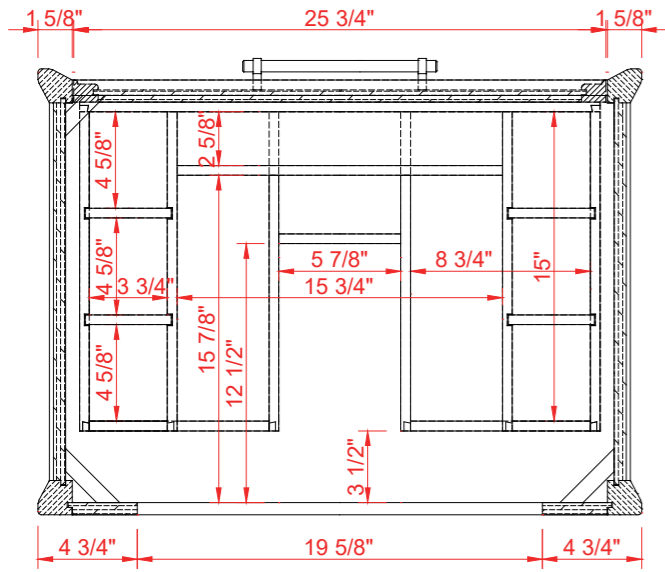

INSTALLERS DIAGRAM

MODEL NUMBER:1480VB-30-201-283-UM

UNDERMOUNT SINK

TOP VIEW

Product Net weight (W/O Top):65 lbs.
 Product packed Gross weight (W/O Top):92.6 lbs.
 Packed product Dimensions:
 32.5in. W x 24.75in. D x 37.5in. H

FRONT VIEW

SIDE VIEW

INSTALLERS DIAGRAM

MODEL NUMBER:1480VB-30-201-283-SR

SEMI-RECESSED SINK

TOP VIEW

Product Net weight (W/O Top):65 lbs.
Product packed Gross weight (W/O Top):92.6 lbs.
Packed product Dimensions:
32.5in. W x 24.75in. D x 37.5in. H

FRONT VIEW

SIDE VIEW