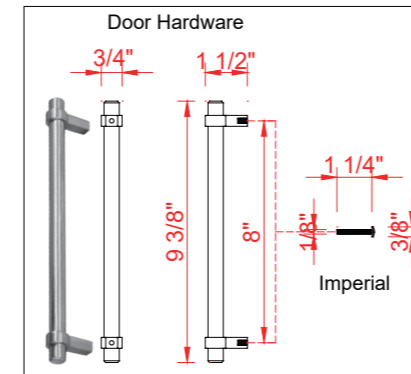

INSTALLERS DIAGRAM

MODEL NUMBER:1480VB-30-201-283-UM

UNDERMOUNT SINK

TOP VIEW

Product Net weight (W/O Top):65 lbs.
 Product packed Gross weight (W/O Top):92.6 lbs.
 Packed product Dimensions:
 32.5in. W x 24.75in. D x 37.5in. H

FRONT VIEW

SIDE VIEW

INSTALLERS DIAGRAM

MODEL NUMBER:1480VB-30-201-283-SR

SEMI-RECESSED SINK

TOP VIEW

Product Net weight (W/O Top):65 lbs.
Product packed Gross weight (W/O Top):92.6 lbs.
Packed product Dimensions:
32.5in. W x 24.75in. D x 37.5in. H

FRONT VIEW

SIDE VIEW