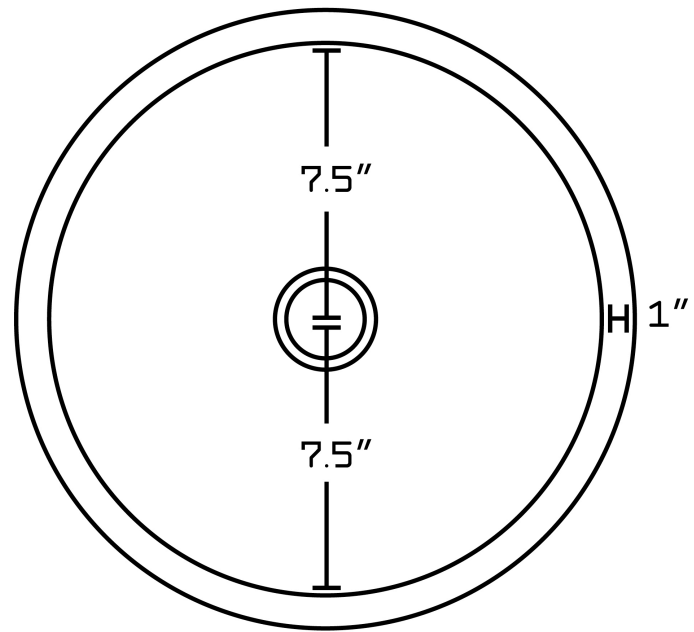

	QTY	Product ID	Series	Product Type	Description	Color	Stock*	Expected Stock*	Expected Stock ETA*
	1	403	N/A	Bathroom Undermount Sink	16-in. x 16-in. Ceramic Bathroom Undermount Sink In Biscuit CUPC	Biscuit	4	0	
	1	1792	Cheer	Bathroom Sink Faucet	3H8-in. CUPC Approved Lead Free Brass Faucet In Chrome Color	Chrome	74	0	
	1	1795	N/A	Bathroom Sink Drain	2.60 in. x 2.60 in. x 9 in. Bathroom Sink Drain	Chrome	583	0	

*Estimated as of 22 Apr 2022 1:15 PM.

Quality control approved in Canada. Each box on your order is physically opened-up and inspected to make sure only the highest quality product is shipped. We take and store photos of every single quality audit of every single order we ship. You can see them when you track your order on our website. This product is a group of multiple products. It features a round shape. This bathroom undermount sink set is designed to be installed as a undermount bathroom undermount sink set. It is constructed with ceramic. This bathroom undermount sink set comes with a enamel glaze finish in Biscuit color. It is designed for a 3h8-in. faucet.

Product ID:	1795
Product Type:	Bathroom Undermount Sink Set
Shape:	Round
Install Type:	Undermount
Faucet Drilling:	3H8-in.
Overflow:	Yes
Num Of Sinks:	1
Includes Faucets:	Yes
Includes Drains:	Yes
Undermount Sinks Color:	Biscuit
Width Group:	10-in. - 19-in.
Material:	Ceramic
Style:	Transitional
Finish:	Enamel Glaze
Hardware Color:	Chrome
Color:	Biscuit
Recommended Ship Method:	SP

14.35"

16"