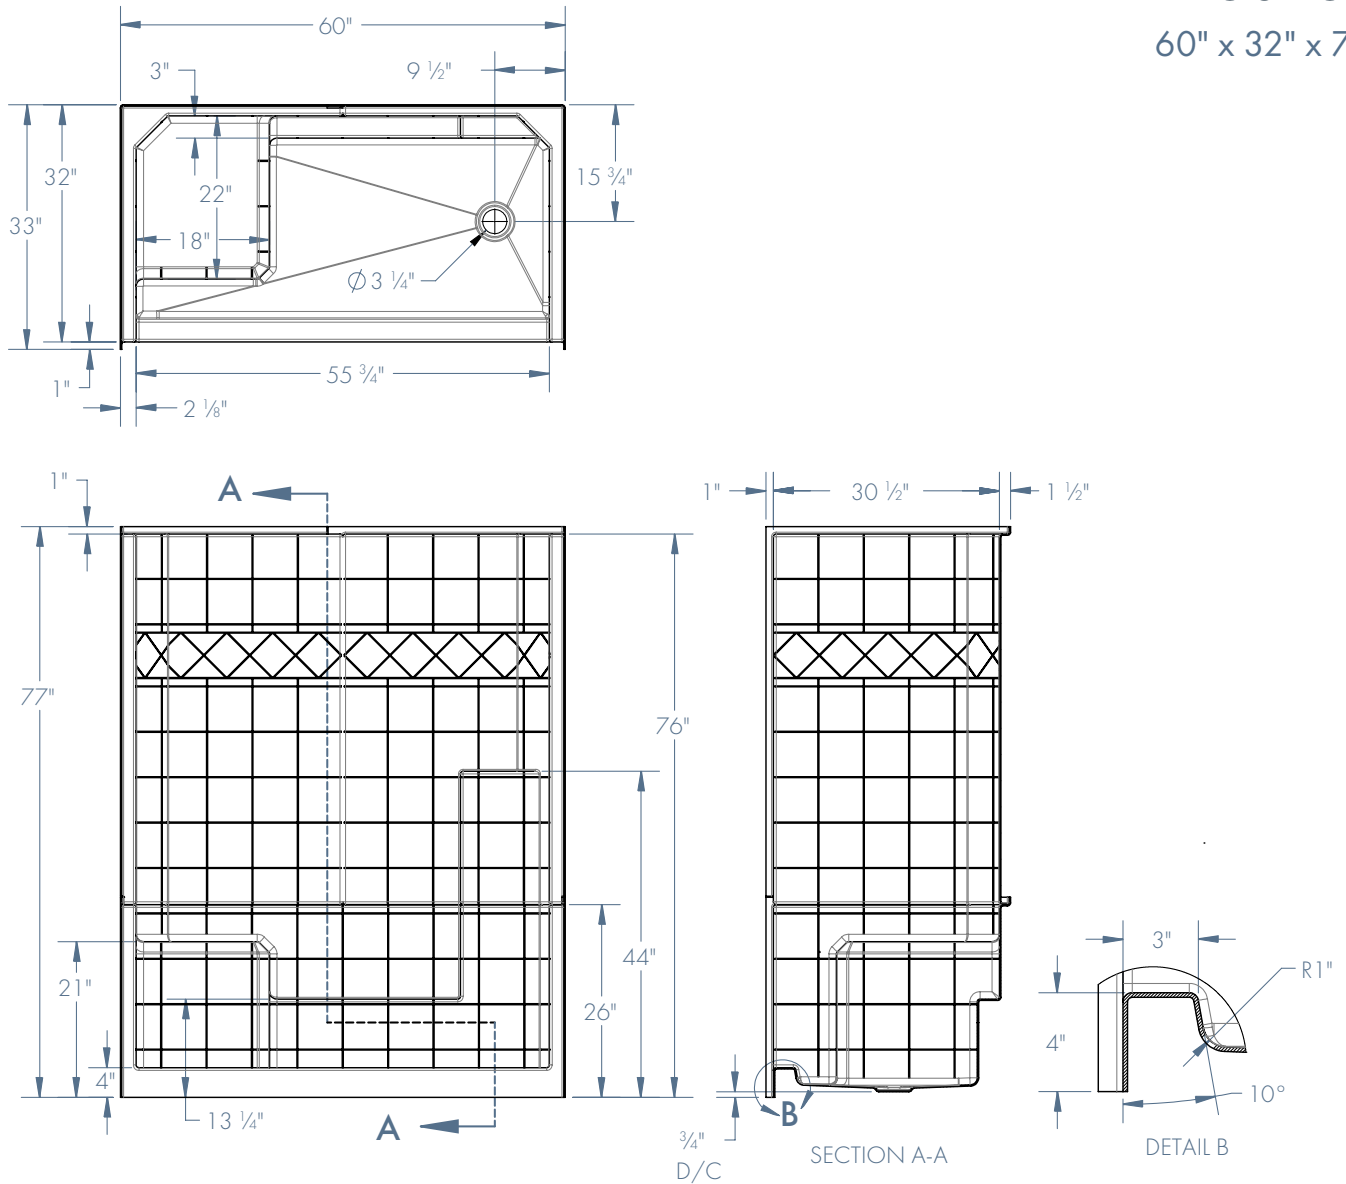

Shower Available in White Only

FEATURES

- Curtain Rod and Grab Bars included
- AcrylX™ brighter, stronger finish
- Easy entry, low, 4" threshold
- Large integral comfort height seat (22" x 18")
- Sturdy shower base with textured floor
- Accessory shelves (10" x 3") and foot ledge (23" x 3")
- Easy 3-piece installation from front or rear
- Fully reinforced walls for extra strength that allow bars to be located to fit your needs
- 6" tile patterns with diamond accents
- High gloss, smooth finish with arched back wall
- Attractive and easy to clean
- Brass plated drain and drain cover included
- Limited Lifetime warranty
- Meets or exceeds UPC, IPC, ANSI Z124.1, NAHB, HUD, FHA
- Made in the USA with globally sourced materials

SHOWER KIT FINISHES

Satin Chrome

Brushed Nickel

Matte Black

COMPONENTS INCLUDED (Field Installed)

- Shower Curtain Rod

- Three 24" color matching stainless steel grab bars

- Chrome Plated Brass Drain and Color Matching Drain Cover

LOUDON
60" x 32" x 77"

FEATURES Dimensional Tolerance $\pm 3/8"$. Dimensions needed for site preparation should be measured from the unit. Manufacturer assumes no responsibility for preparatory work.

Kit Type and Contents	Pkg. Wt. lbs	Finish	Seat	Drain	Model #
Loudon Shower Curtain Kit					
- Three 24" bars - 60 x 70 Shower Door - Brass plated drain assembly kit and color matching drain cover	310	Chrome	RH	LH	LM6032SH1S3PRWC2
			LH	RH	LM6032SH1S3PLWC2
		Brushed Nickel	RH	LH	LM6032SH1S3PRWB2
			LH	RH	LM6032SH1S3PLWB2
		Matte Black	RH	LH	LM6032SH1S3PRWM2
			LH	RH	LM6032SH1S3PLWM2