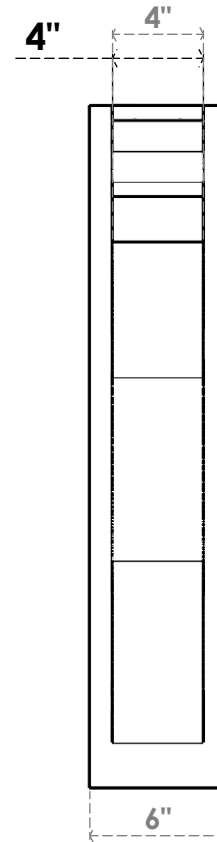

ITEM NUMBER: OUTUROC040X060X18000X30000X040X020X040FST04RCPR

4"W TOP X 6"W BACK X 18"D X 30"H X 4"T TOP X 2"T BACK TIMBERTHANE ROUGH CEDAR FUNSTON FAUX WOOD OPEN OUTLOOKER, TRADITIONAL TOP AND BLOCK BACK, 4"W CLOSED BRACE, PRIMED TAN

SIDE PROFILE

FRONT PROFILE

ISOMETRIC

GENERATED DATE : 07/06/2023

EKENA MILLWORK
2300 WEST MAIN ST.
CLARKSVILLE, TX 75426
TOLL FREE: 866-607-0453
WWW.EKENAMILLWORK.COM

NOTES

1. INSTALLATION TO BE COMPLETED IN ACCORDANCE WITH MANUFACTURER'S SPECIFICATIONS.
2. DRAWING MAY NOT BE TO SCALE
3. THIS DRAWING IS INTENDED FOR DESIGN AND PLANNING PURPOSES ONLY.
4. ALL INFORMATION CONTAINED HEREIN WAS CURRENT AT THE TIME OF DEVELOPMENT BUT MUST BE REVIEWED AND APPROVED BY THE PRODUCT MANUFACTURER TO BE CONSIDERED ACCURATE.
5. TIMBERTHANE ARCHITECTURAL PRODUCTS ARE MADE FROM HIGH DENSITY URETHANE AND COME FACTORY PRIMED