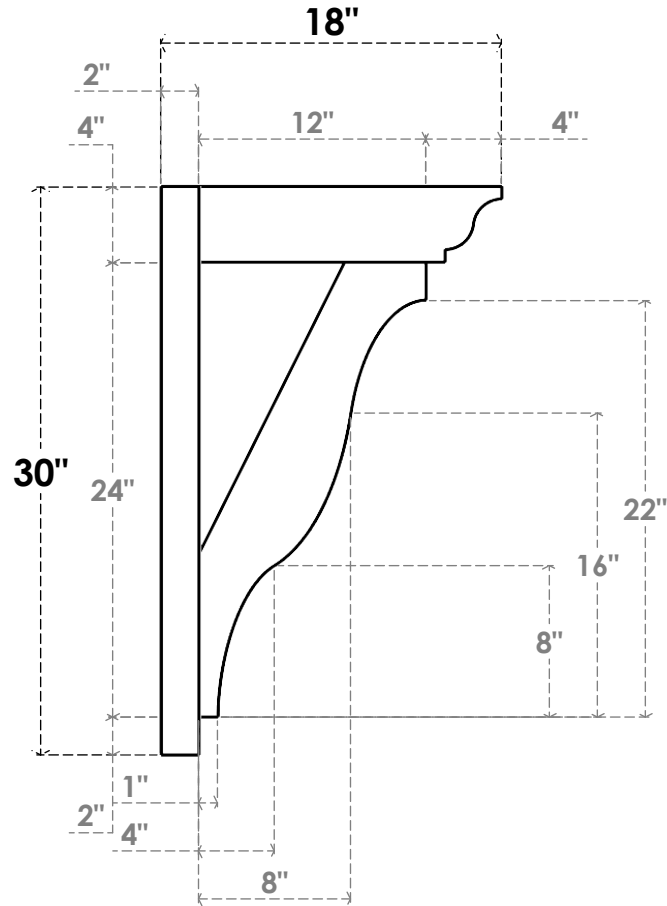

ITEM NUMBER: OUTUROC040X060X18000X30000X040X020X040FST04RCPR

4"W TOP X 6"W BACK X 18"D X 30"H X 4"T TOP X 2"T BACK TIMBERTHANE ROUGH CEDAR FUNSTON FAUX WOOD OPEN OUTLOOKER, TRADITIONAL TOP AND BLOCK BACK, 4"W CLOSED BRACE, PRIMED TAN

SIDE PROFILE

FRONT PROFILE

ISOMETRIC

GENERATED DATE : 07/06/2023

EKENA MILLWORK
2300 WEST MAIN ST.
CLARKSVILLE, TX 75426
TOLL FREE: 866-607-0453
WWW.EKENAMILLWORK.COM

NOTES

1. INSTALLATION TO BE COMPLETED IN ACCORDANCE WITH MANUFACTURER'S SPECIFICATIONS.
2. DRAWING MAY NOT BE TO SCALE
3. THIS DRAWING IS INTENDED FOR DESIGN AND PLANNING PURPOSES ONLY.
4. ALL INFORMATION CONTAINED HEREIN WAS CURRENT AT THE TIME OF DEVELOPMENT BUT MUST BE REVIEWED AND APPROVED BY THE PRODUCT MANUFACTURER TO BE CONSIDERED ACCURATE.
5. TIMBERTHANE ARCHITECTURAL PRODUCTS ARE MADE FROM HIGH DENSITY URETHANE AND COME FACTORY PRIMED