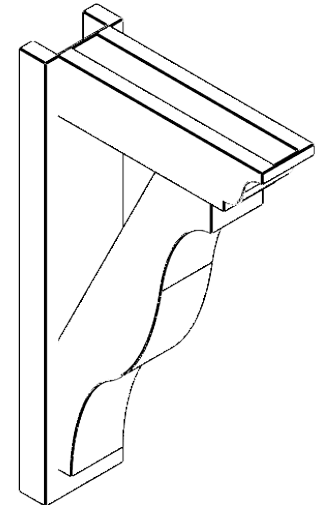

ITEM NUMBER: OUTUROC040X060X18000X30000X040X020X040FST04RCPR

4"W TOP X 6"W BACK X 18"D X 30"H X 4"T TOP X 2"T BACK TIMBERTHANE ROUGH CEDAR FUNSTON FAUX WOOD OPEN OUTLOOKER, TRADITIONAL TOP AND BLOCK BACK, 4"W CLOSED BRACE, PRIMED TAN

SIDE PROFILE

FRONT PROFILE

ISOMETRIC

GENERATED DATE : 07/06/2023

EKENA MILLWORK
2300 WEST MAIN ST.
CLARKSVILLE, TX 75426
TOLL FREE: 866-607-0453
WWW.EKENAMILLWORK.COM

NOTES

1. INSTALLATION TO BE COMPLETED IN ACCORDANCE WITH MANUFACTURER'S SPECIFICATIONS.
2. DRAWING MAY NOT BE TO SCALE
3. THIS DRAWING IS INTENDED FOR DESIGN AND PLANNING PURPOSES ONLY.
4. ALL INFORMATION CONTAINED HEREIN WAS CURRENT AT THE TIME OF DEVELOPMENT BUT MUST BE REVIEWED AND APPROVED BY THE PRODUCT MANUFACTURER TO BE CONSIDERED ACCURATE.
5. TIMBERTHANE ARCHITECTURAL PRODUCTS ARE MADE FROM HIGH DENSITY URETHANE AND COME FACTORY PRIMED