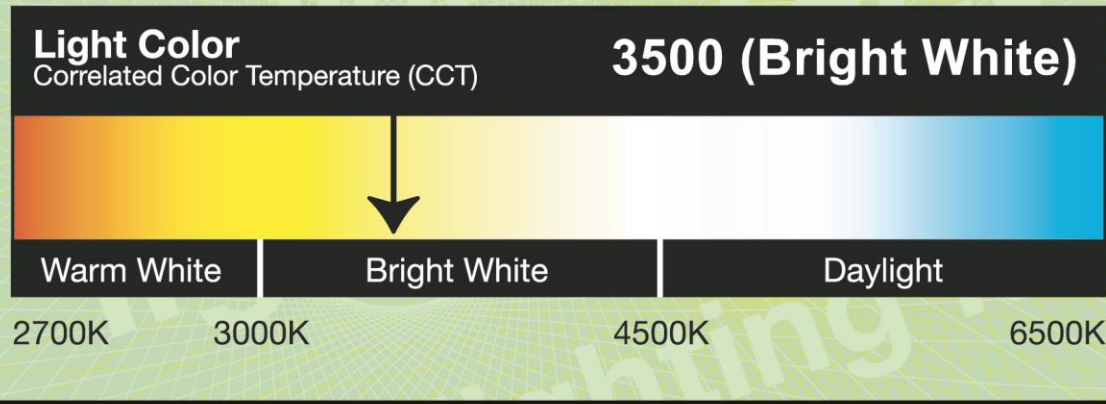

ALL-PRO

lighting facts[®]

A Program of the U.S. DOE

Light Output (Lumens)	2400
Watts	31
Lumens per Watt (Efficacy)	77.42

Color Accuracy Color Rendering Index (CRI)	74
--	-----------

All results are according to IESNA LM-79-2008: *Approved Method for the Electrical and Photometric Testing of Solid-State Lighting*. The U.S. Department of Energy (DOE) verifies product test data and results.

Visit www.lightingfacts.com for the *Label Reference Guide*.

Registration Number: F4QJ-KEB5OX (5/13/2015)

Model Number: REV335PCW

Type: Luminaire - Directional