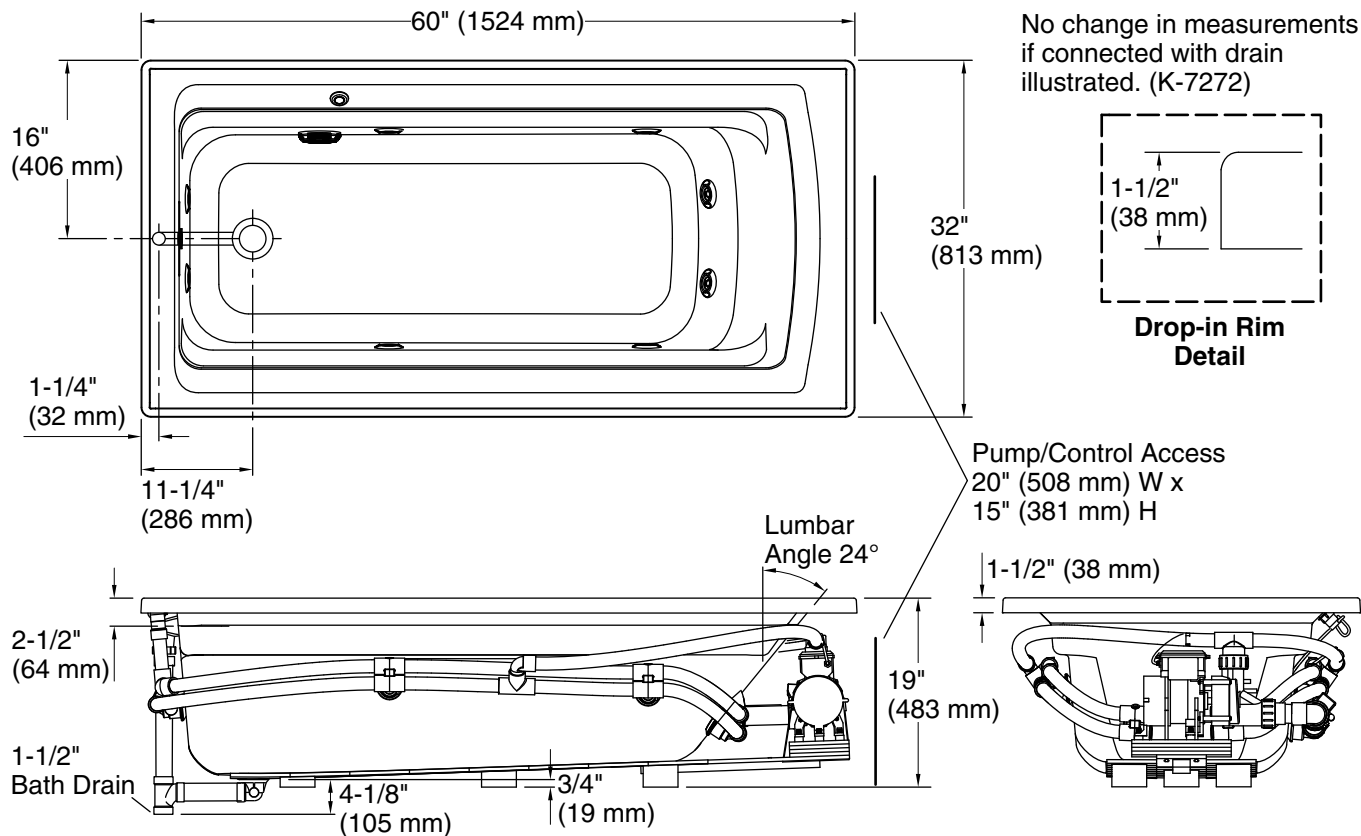

Required Electrical Service

One dedicated circuit required, protected with Class A Ground-Fault Circuit-Interrupter (GFCI). Outside North America, this device may be known as a Residual Current Device (RCD).

Pump: 120 V, 15 A, 60 Hz

Technical Information

All product dimensions are nominal.

Drain location: Reversible

Basin area, bottom: 45-1/8" x 19-11/16" (1146 mm x 500 mm)

Basin area, top: 52-3/4" x 25-5/16" (1340 mm x 643 mm)

Weight: 110 lbs (49.9 kg)

Minimum floor load: 46 lbs/ft² (224.6 kg/m²)

Water depth: 15" (381 mm)

Water capacity: 58 gal (219.6 L)

Cutout: Drop-in, 58-1/2" x 30-1/2" (1486 mm x 775 mm)

Electrical component rating: Pump: 120 V, 7 A, 60 Hz

Pump speed: Single

1-800-4KOHLER (1-800-456-4537)

Kohler Co. reserves the right to make revisions without notice to product specifications.

For the most current Specification Sheet, go to www.kohler.com USA or www.kohler.ca Canada

2-2-2026 21:27 - US/CA

Notes

Measure your actual product for rough-in details.

Install this product according to the installation instructions.

The hot water supply should be 70% of the capacity of the bath or greater. Installations will vary.

This product is designed for drop-in installation only. It is not suited for use in a three-wall alcove with an overhead shower.

ADA compliant when installed to the specific requirements of these regulations.